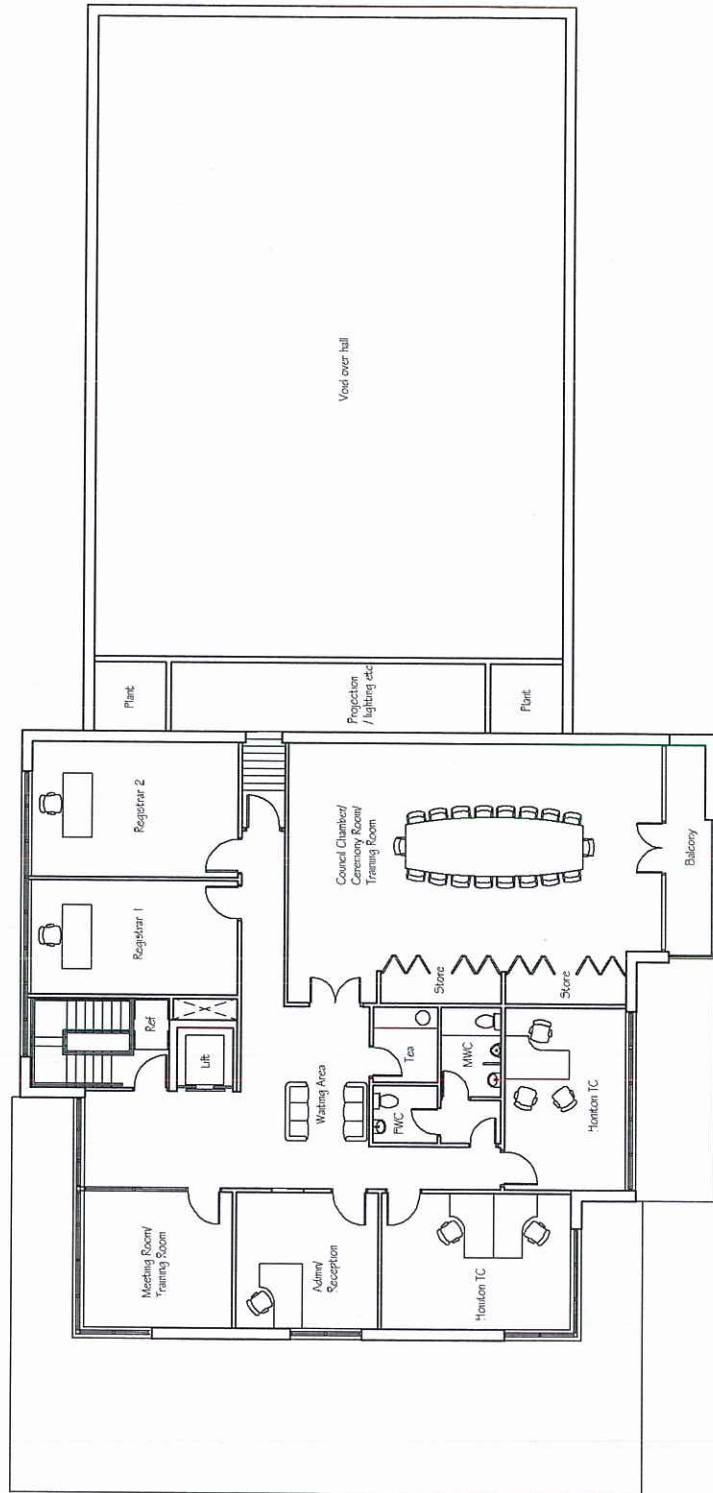

THE BEEHIVE COMMUNITY CENTRE, HONTON
SITE PLAN
21157/10A

PLAN 1

THE BEEHIVE COMMUNITY CENTRE, HONITON
21157/12B
FIRST FLOOR

PLAN 3

Plant/Frost and Baby changing facility to be replaced with changing planters facility if required.

THE BEEHIVE COMMUNITY CENTRE, HONITON
GROUND FLOOR 21157/11B

PLAN 2