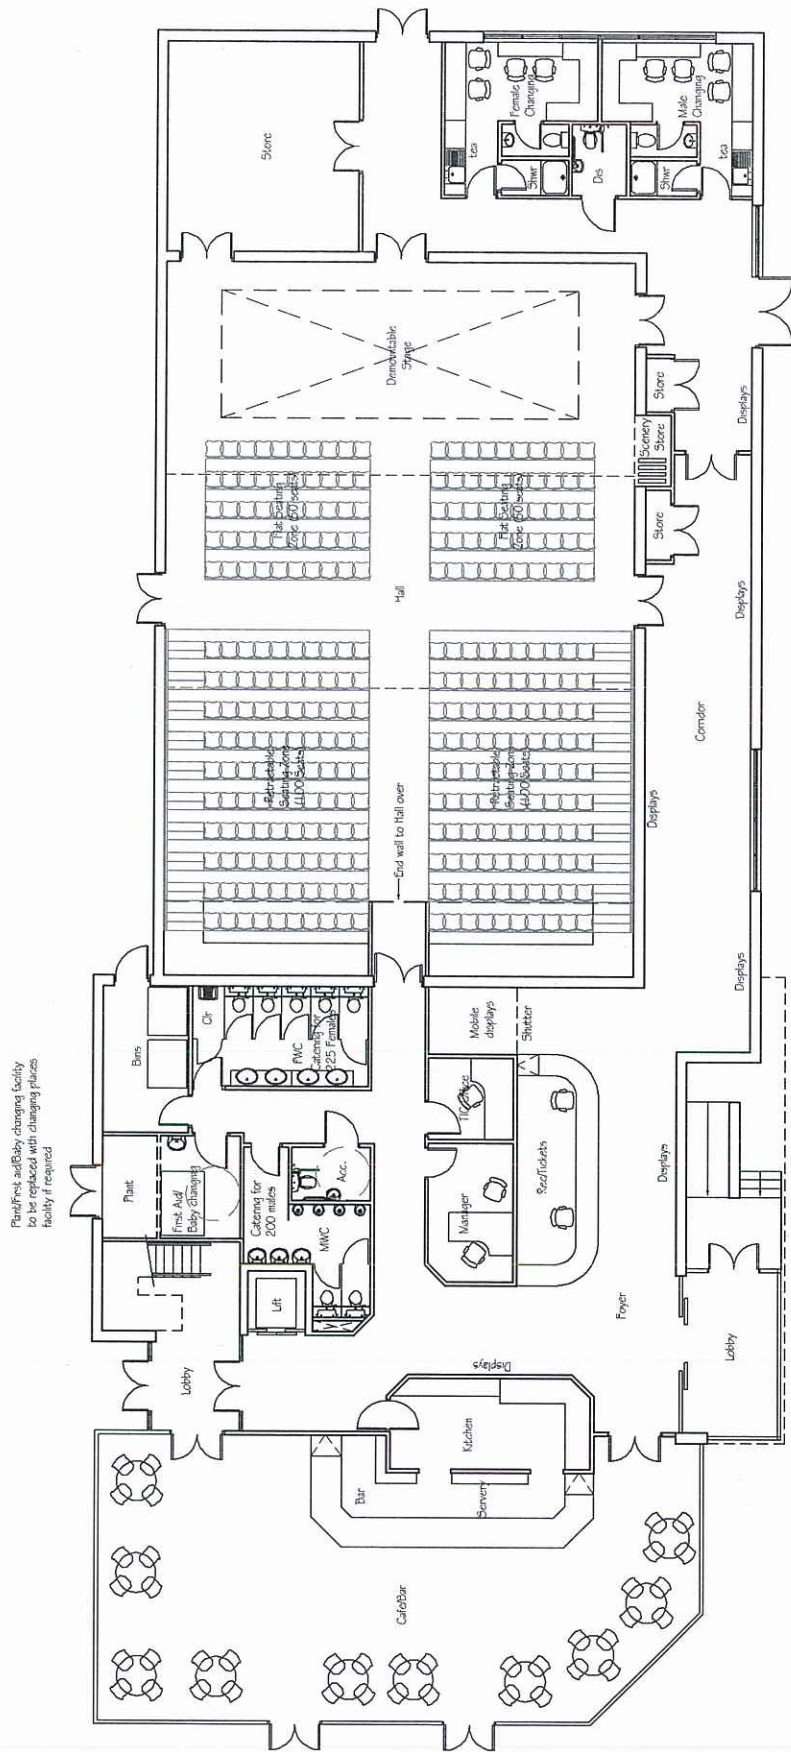

THE BEEHIVE COMMUNITY CENTRE, HONITON
GROUND FLOOR 21157/11B

PLAN 2