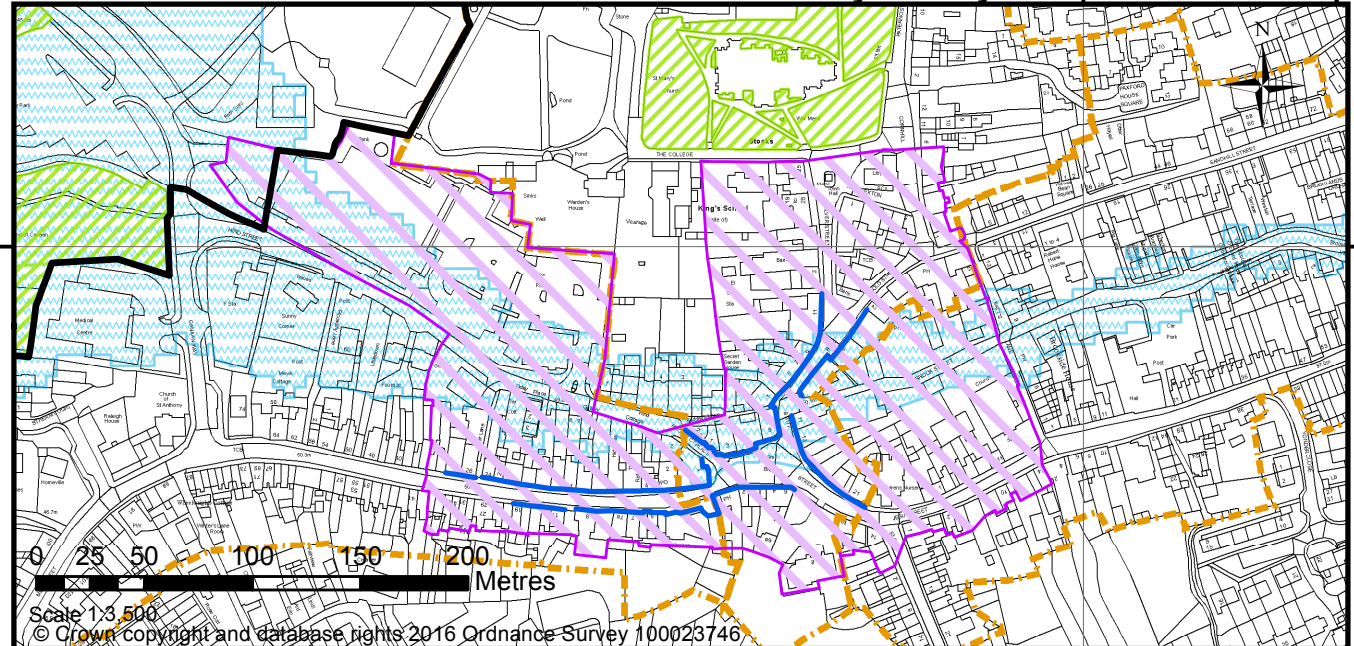

Ottery St Mary Town Centre Inset Map

New East Devon  
Local Plan 2013 - 2031  
January 2016

# Ottery St Mary

Urban Inset Map  
&  
Town Centre Map

### FOR INFORMATION (areas are not designated through Local Plan policy)

- Boundary Existing and Proposed Employment Area
- Conservation Area
- Recreation Areas, Allotments, Accessible Open Space
- County Wildlife Sites
- Floodzone 2
- Historic Park or Garden