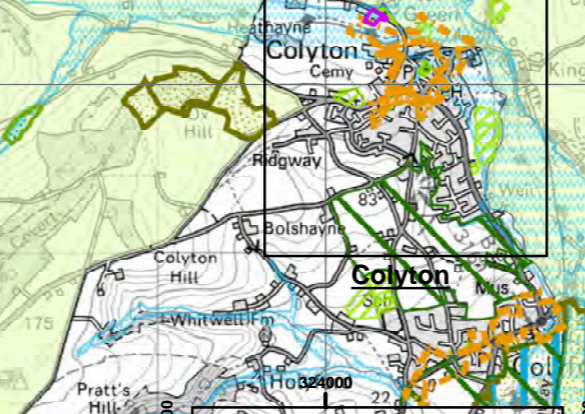

Taunton Deane District

South Somerset District

West Dorset District

- STRATEGIC POLICY**
- Green Wedge (Strategy 8)
 - Coastal Preservation Area (Strategy 44)
- DEVELOPMENT MANAGEMENT POLICY**
- Aerodrome Safeguarded Areas and Public Safety Zones (TC12)
- FOR INFORMATION (areas are not designated through Local Plan policy)**
- Outside Plan Area
 - East Devon District Council Boundary
 - Boundary Existing and Proposed Employment Area
 - Conservation Area
 - Scheduled Ancient Monument
 - Historic Park or Garden
 - Sites of Special Scientific Interest
 - Special Areas of Conservation
 - Special Protection Area
 - County Wildlife Sites
 - Recreation Areas, Allotments, Accessible Open Space
 - Floodzone 2
 - Areas of Outstanding Natural Beauty
 - Built-up Area Boundary to be defined by Villages Plan DPD
- Village**

New East Devon
Local Plan 2013 - 2031
January 2016

District Proposal Map

Scale 1:45,000