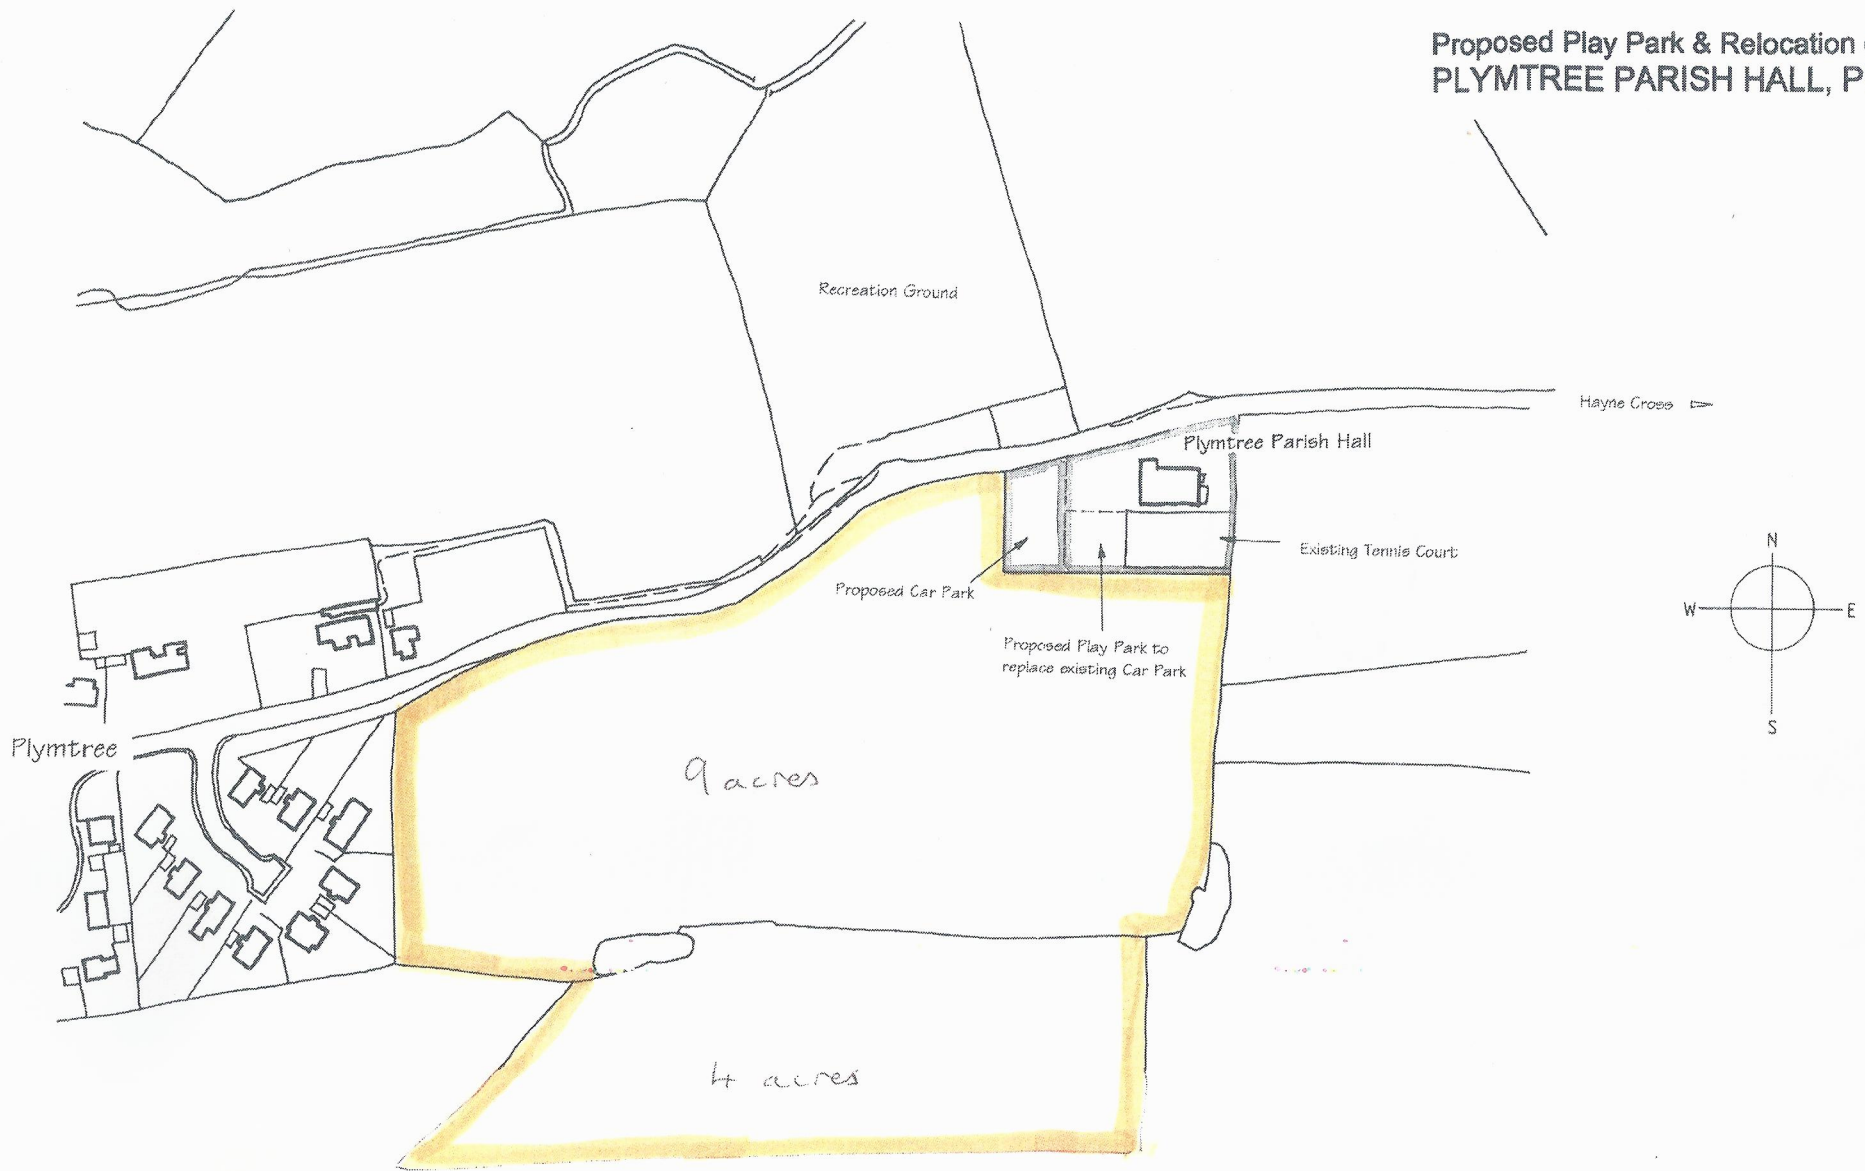

Proposed Play Park & Relocation of Car Park PLYMTREE PARISH HALL, PLYMTREE.

LOCATION PLAN

Scale: N.T.S.
Date: 28 October 2004
Dwg. no: 467/04/01