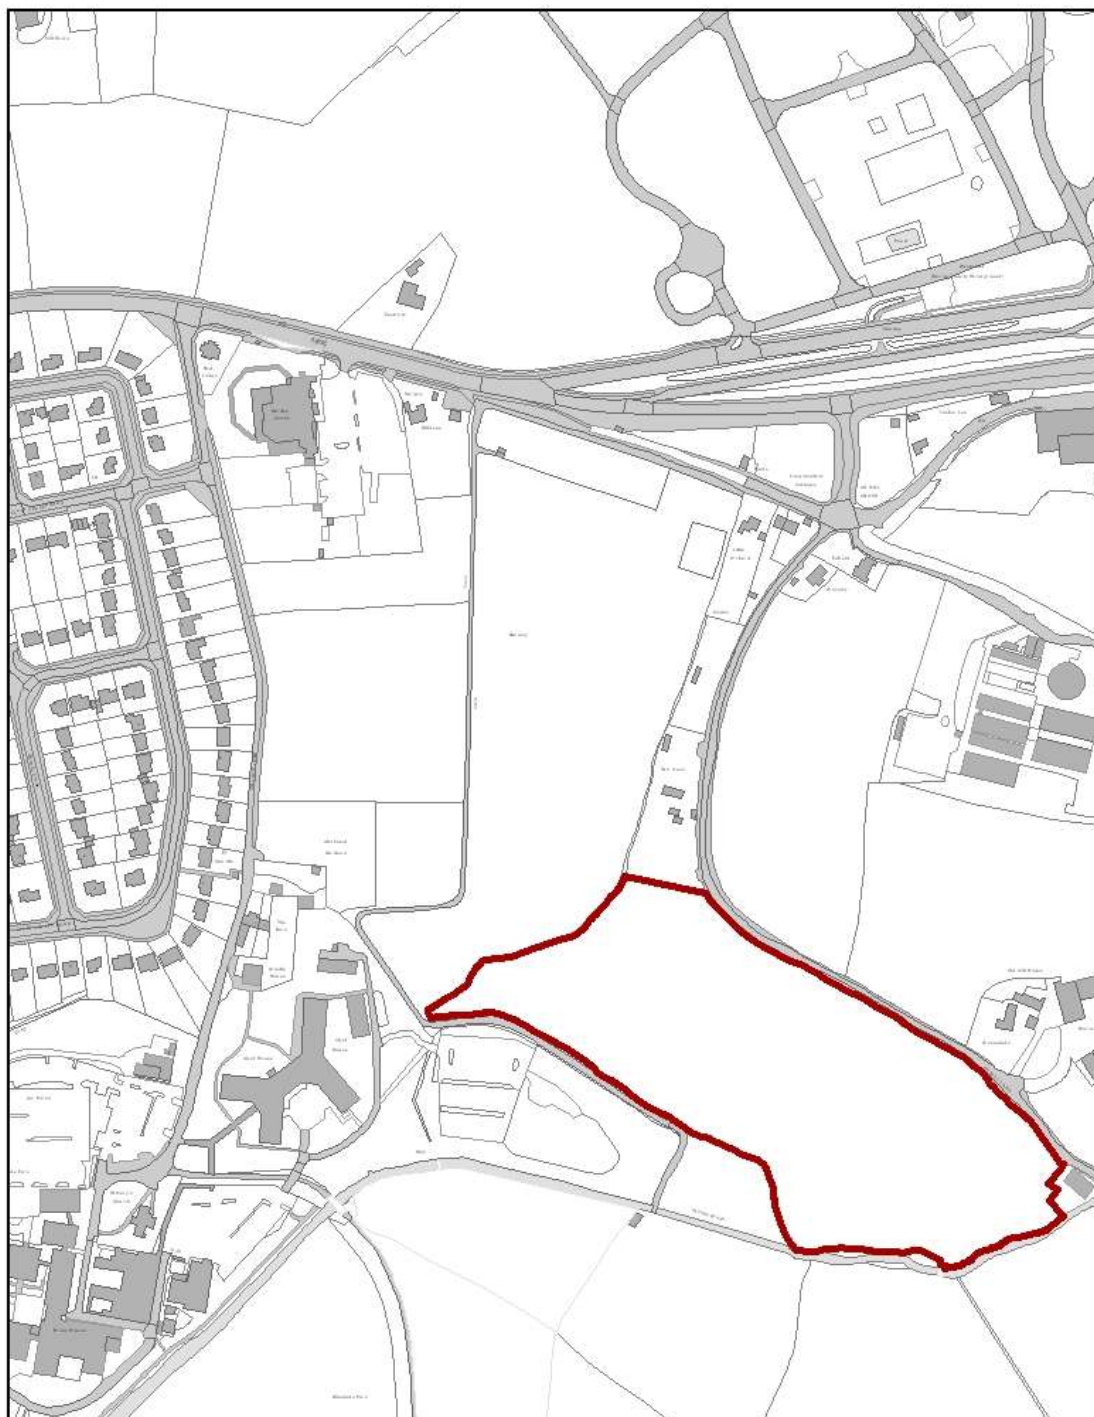

Appendix 5

Exeter Youth RFC proposed pitch site, Oil Mill Lane, near Clyst St Mary

Oil Mill Lane