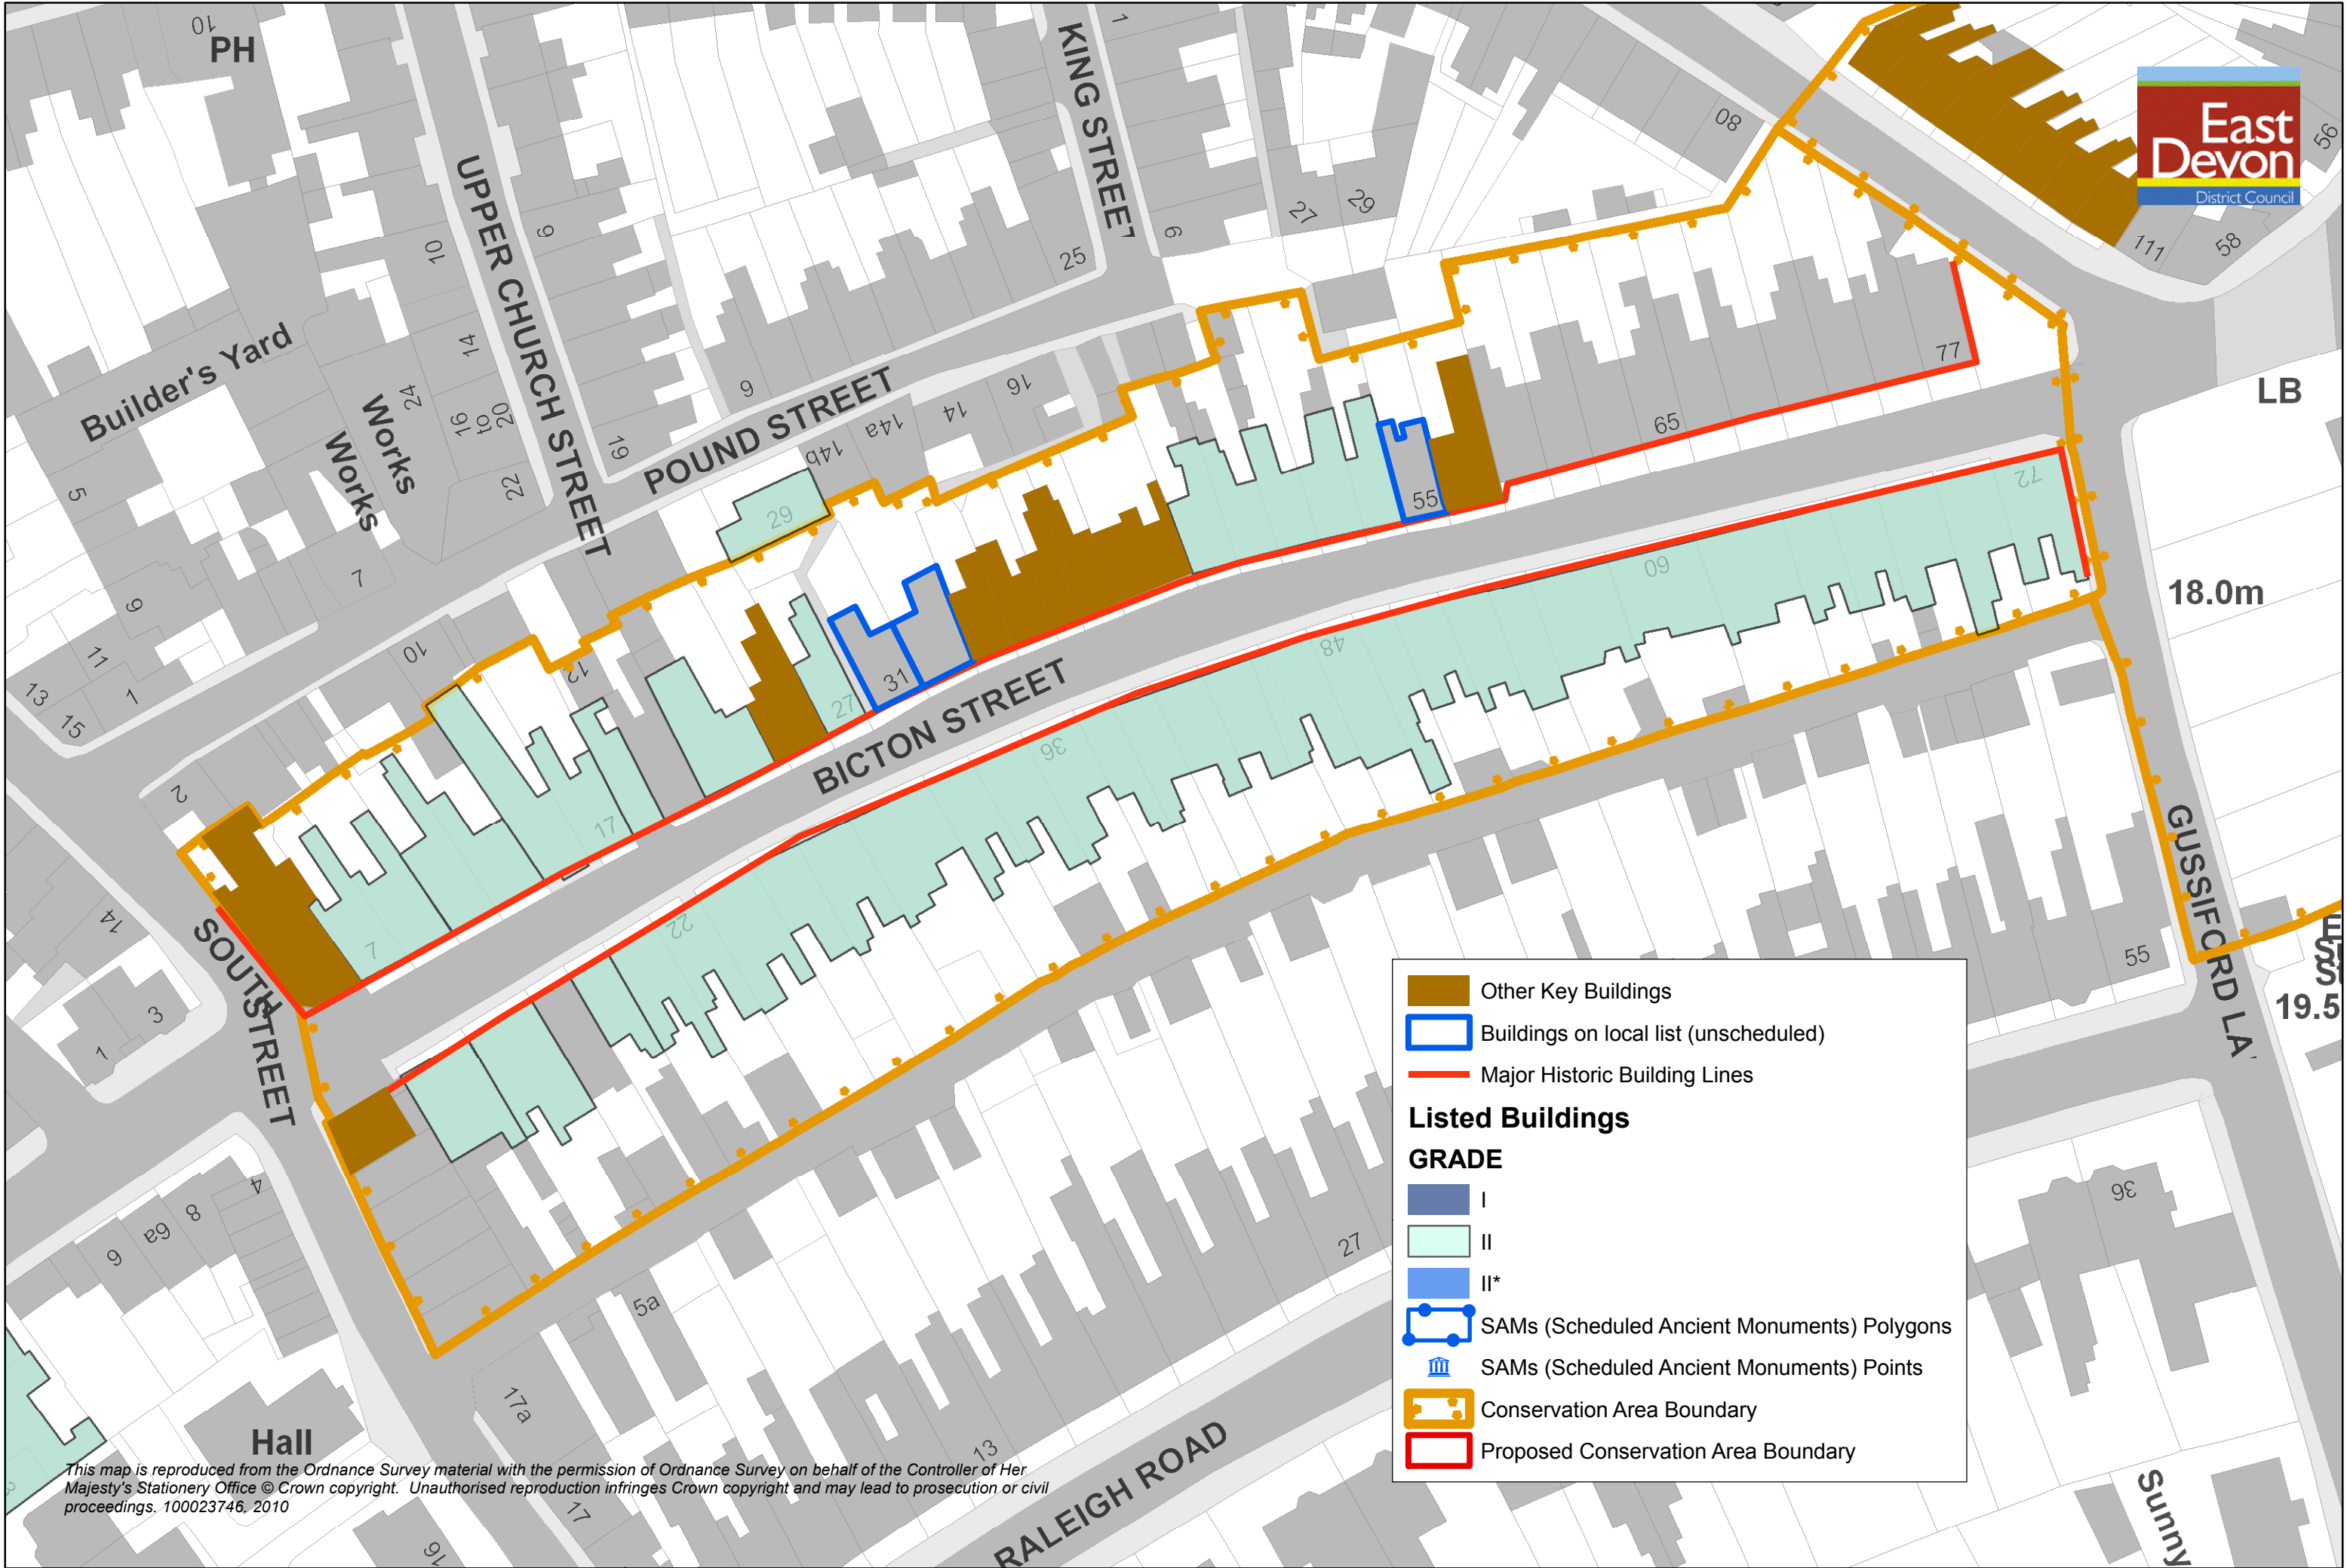

Map 1 Historic Building Character - Bicton Street

- Other Key Buildings
- Buildings on local list (unscheduled)
- Major Historic Building Lines

Listed Buildings

GRADE

- I
- II
- II*

- SAMs (Scheduled Ancient Monuments) Polygons
- SAMs (Scheduled Ancient Monuments) Points
- Conservation Area Boundary
- Proposed Conservation Area Boundary

This map is reproduced from the Ordnance Survey material with the permission of Ordnance Survey on behalf of the Controller of Her Majesty's Stationery Office © Crown copyright. Unauthorised reproduction infringes Crown copyright and may lead to prosecution or civil proceedings. 100023746. 2010