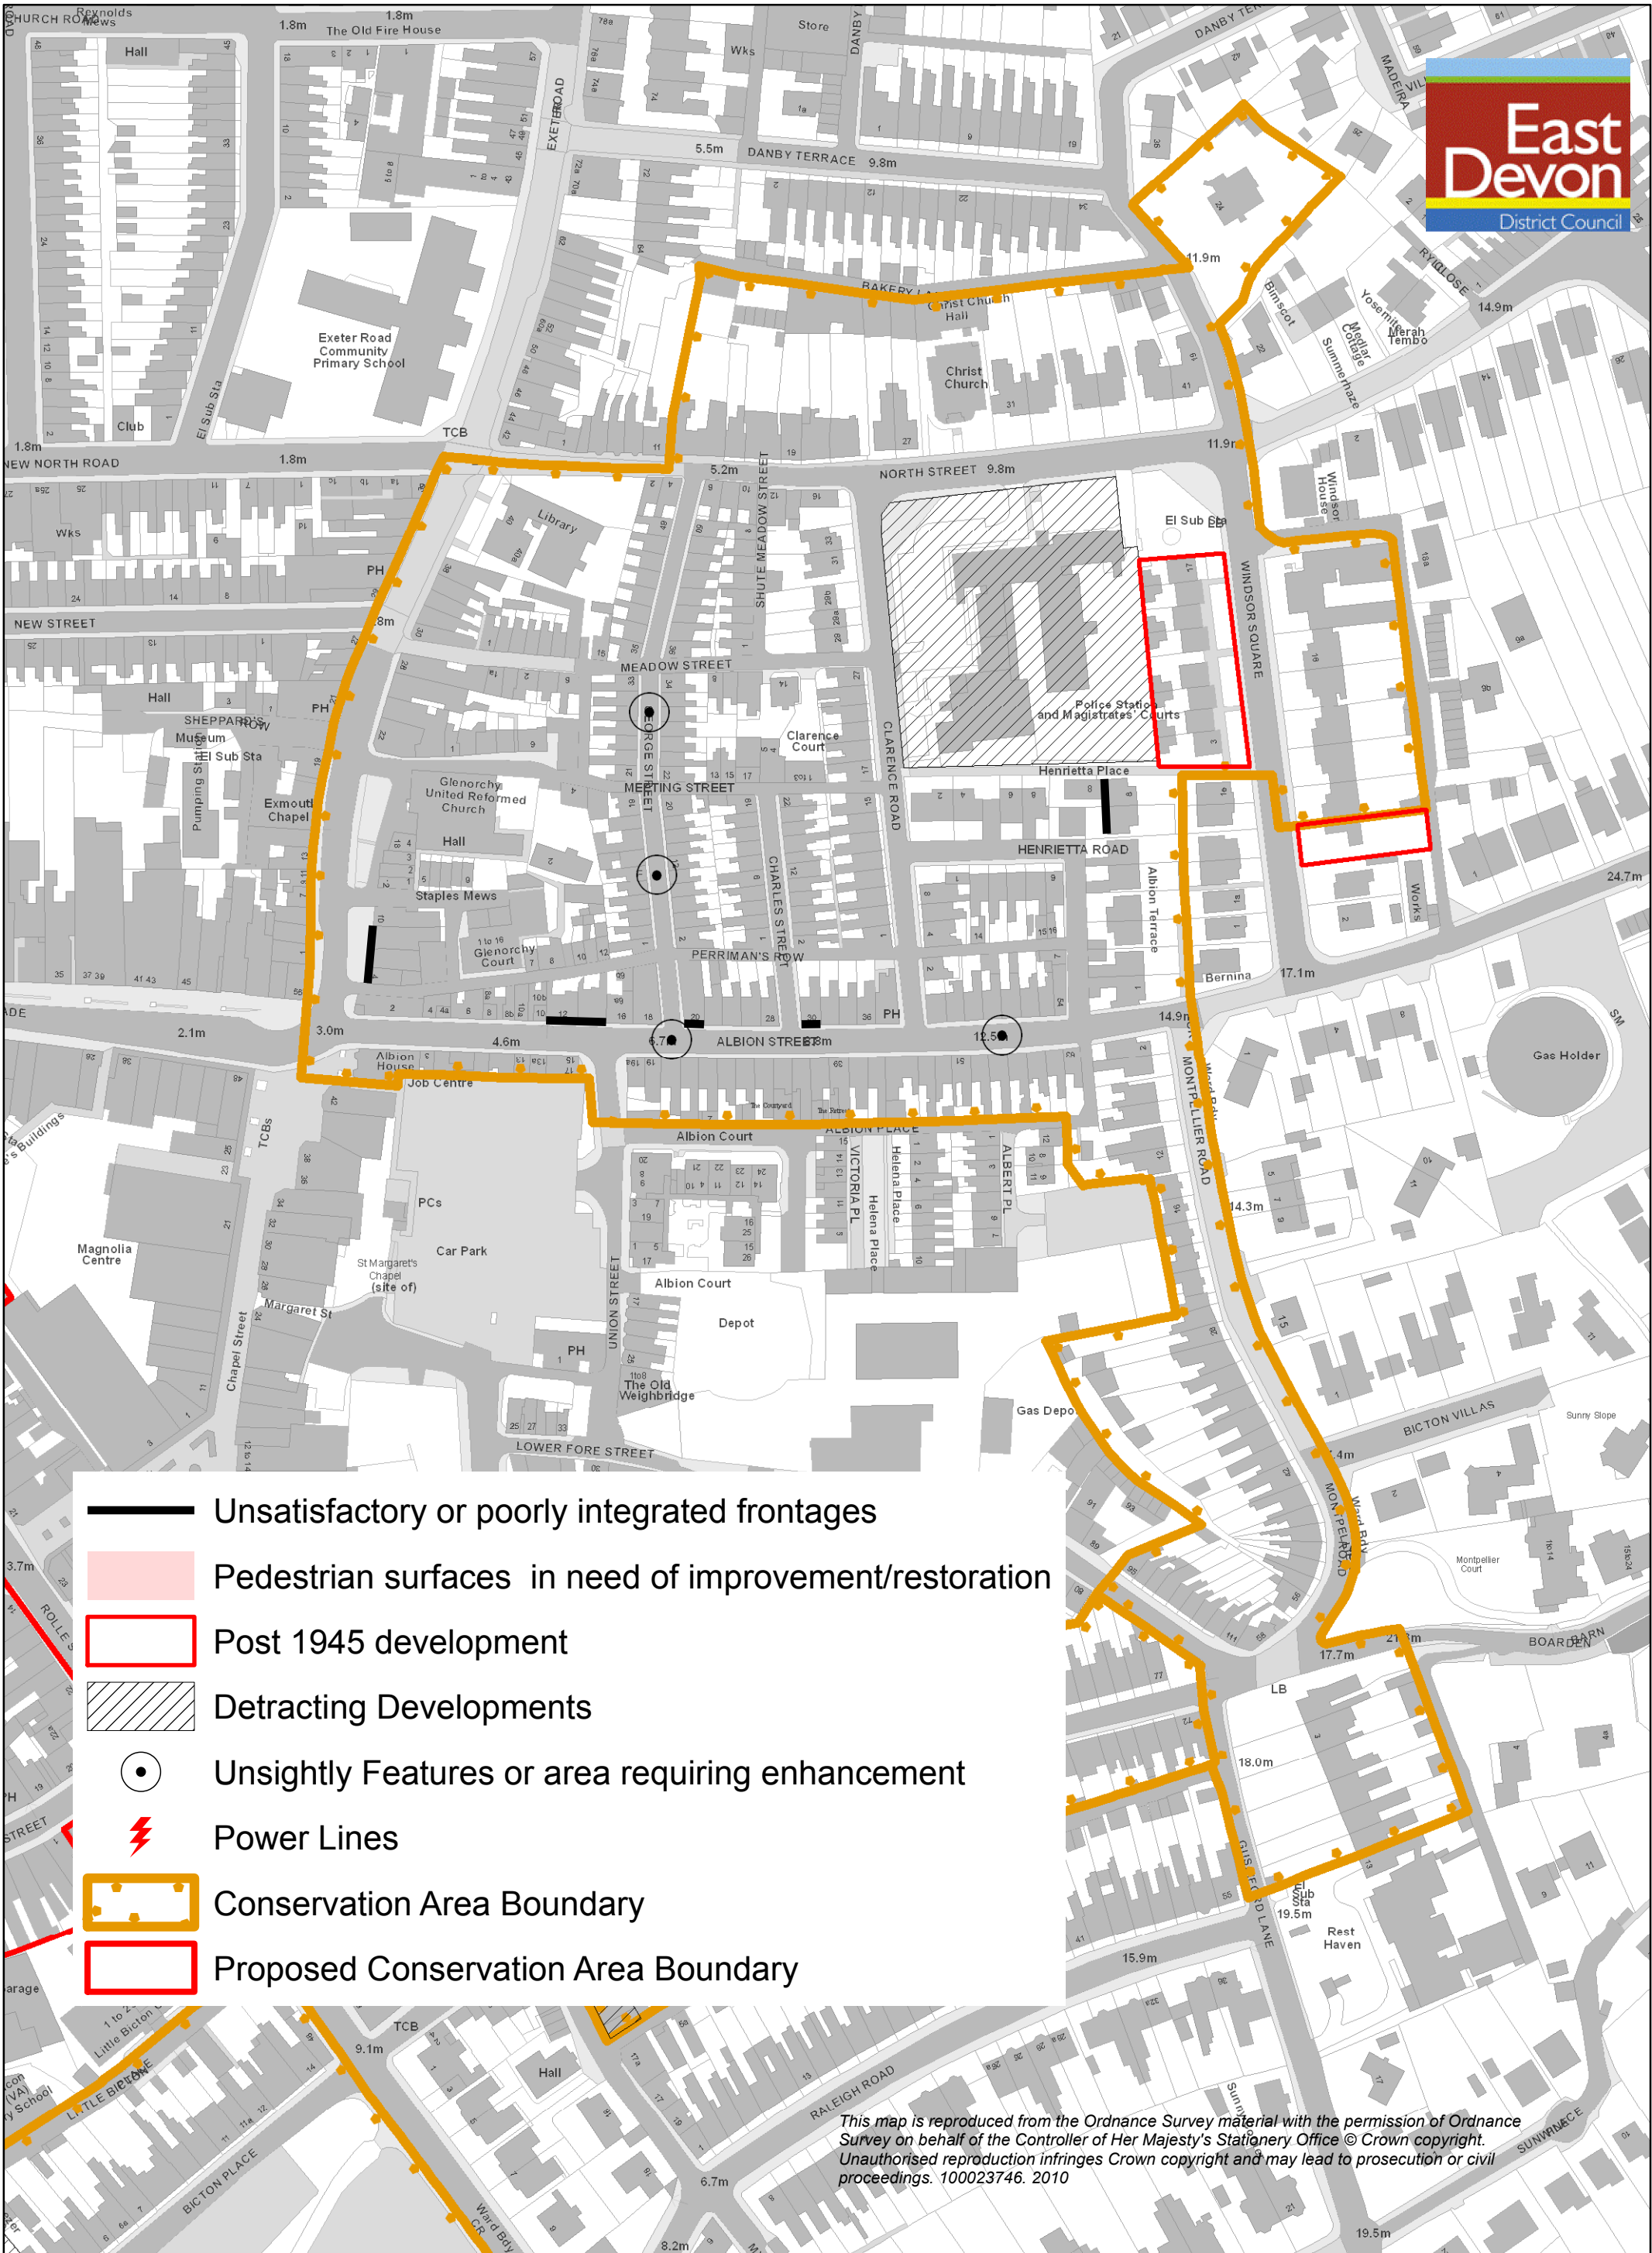

# Map 3 Detracting Features - Albion Street/Windsor Square

This map is reproduced from the Ordnance Survey material with the permission of Ordnance Survey on behalf of the Controller of Her Majesty's Stationery Office © Crown copyright. Unauthorised reproduction infringes Crown copyright and may lead to prosecution or civil proceedings. 100023746. 2010