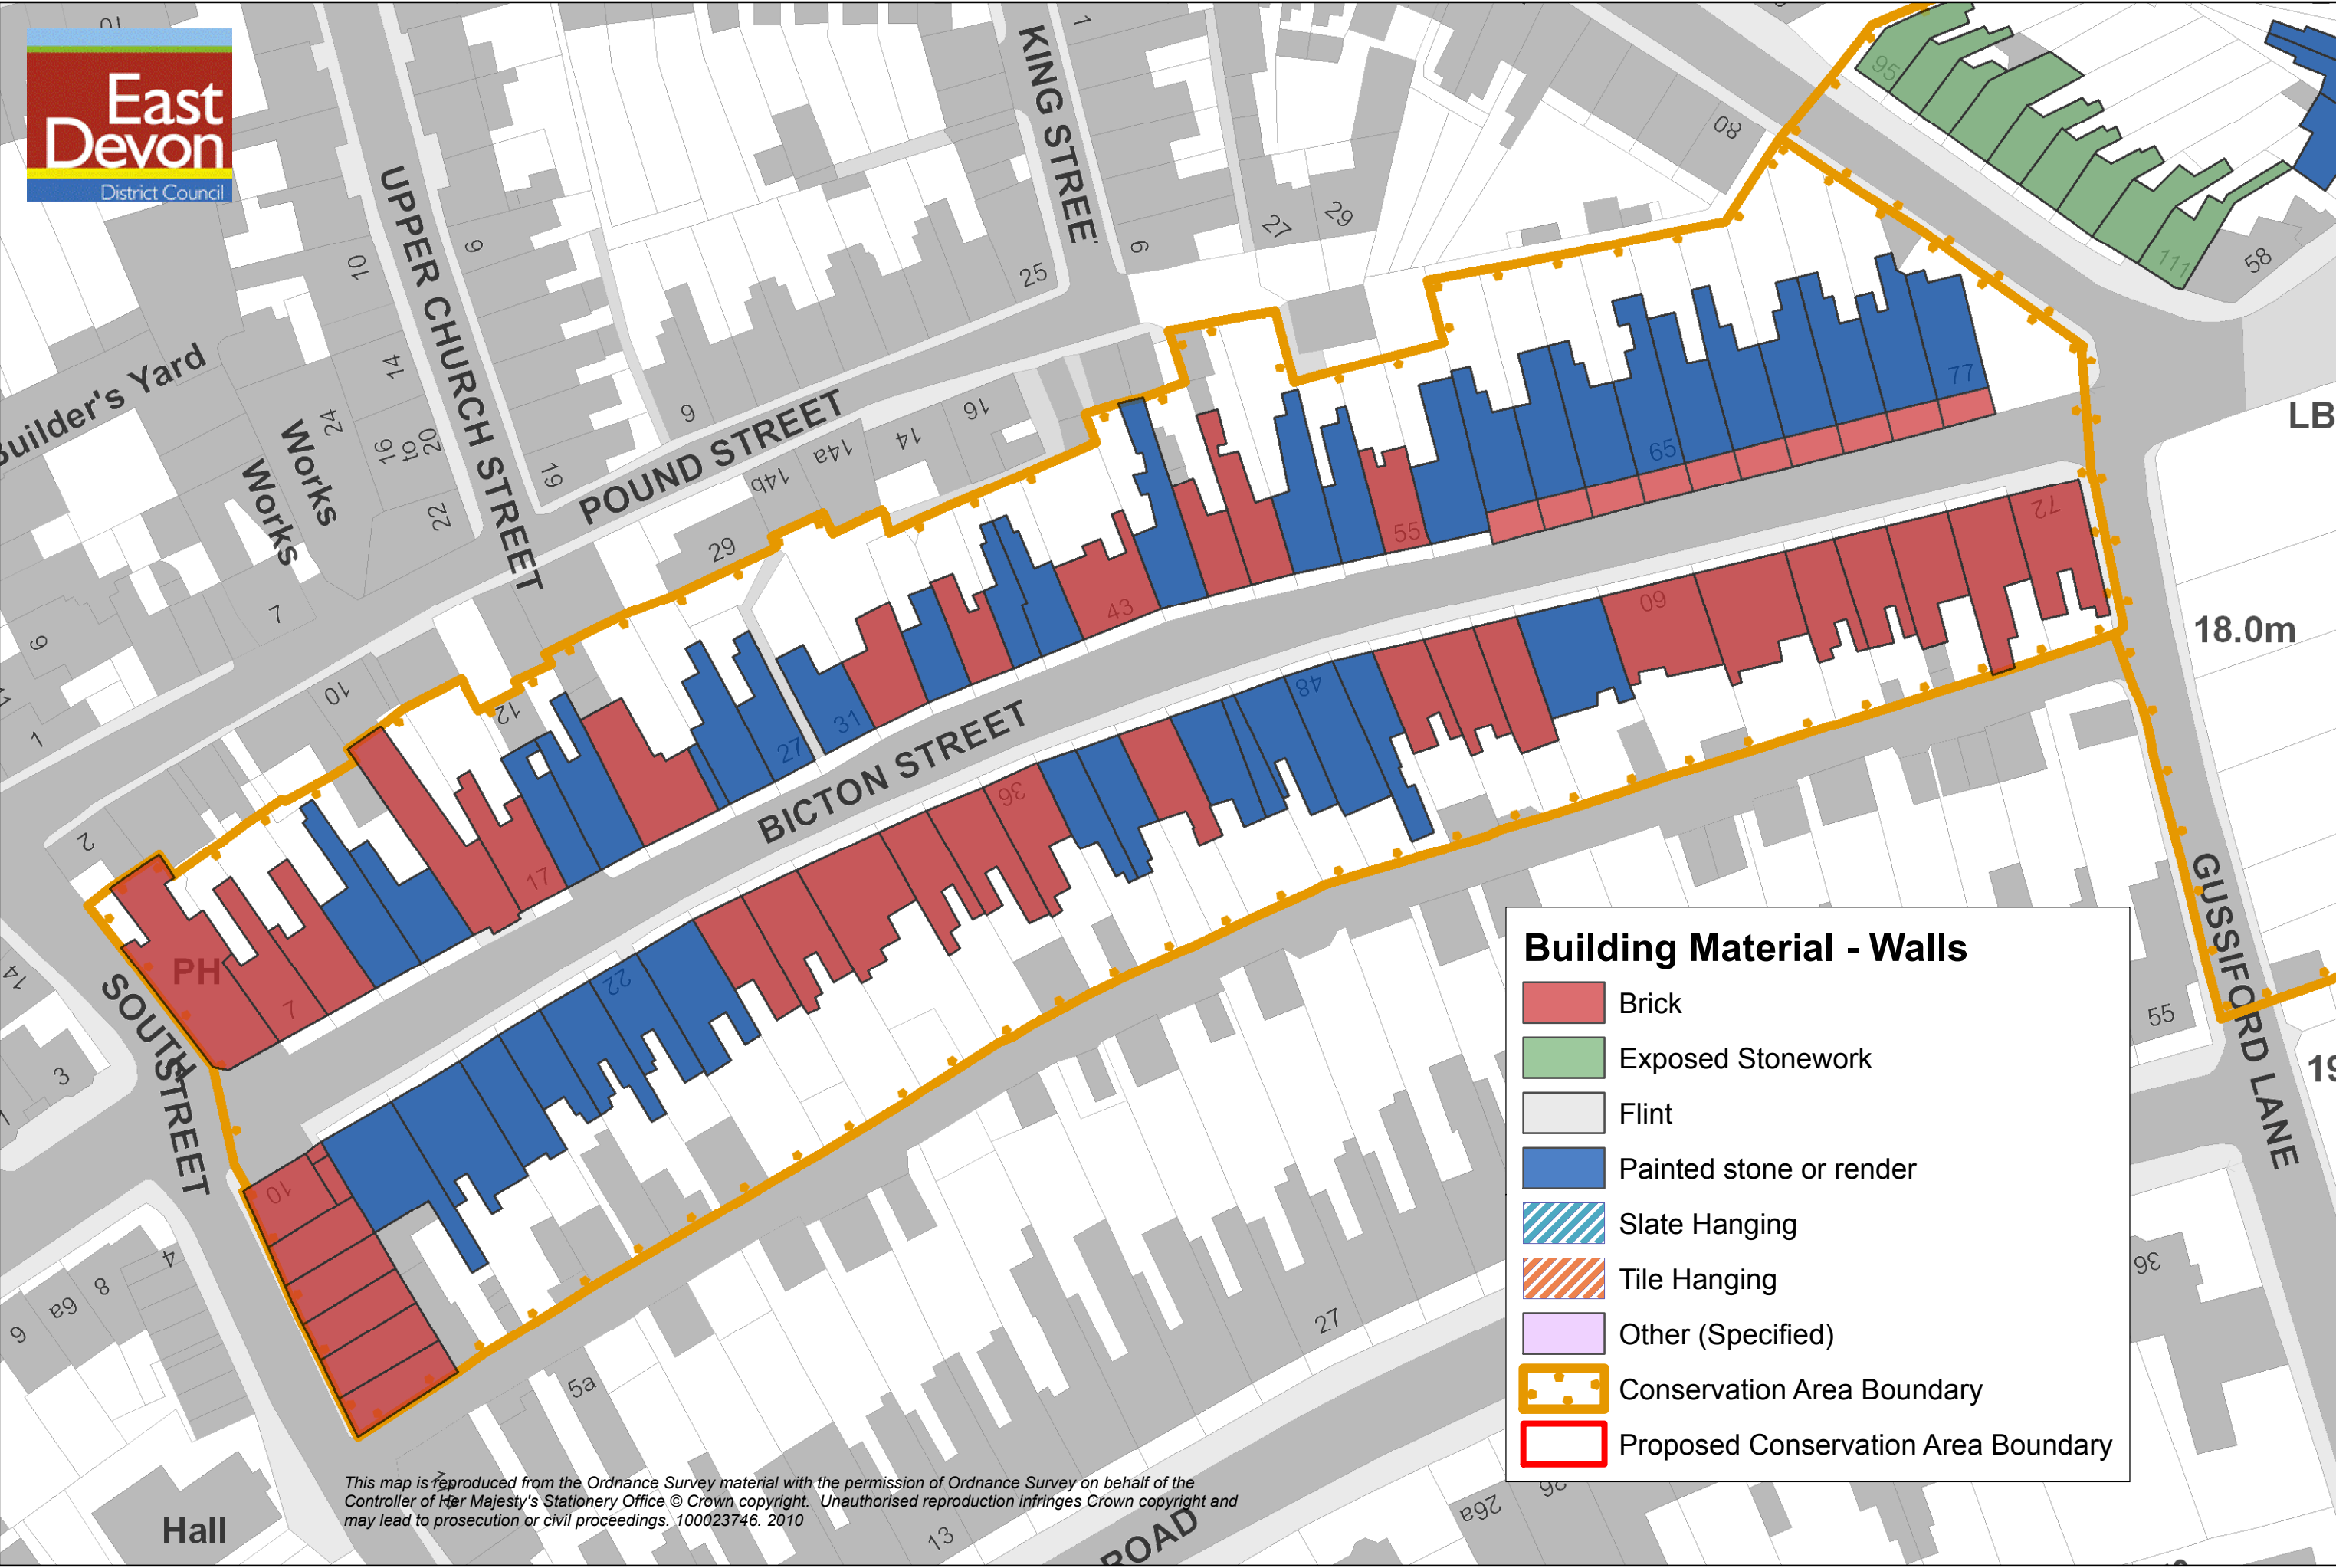

Map 5 Building Materials - Walls - Bicton Street

This map is reproduced from the Ordnance Survey material with the permission of Ordnance Survey on behalf of the Controller of Her Majesty's Stationery Office © Crown copyright. Unauthorised reproduction infringes Crown copyright and may lead to prosecution or civil proceedings. 100023746. 2010