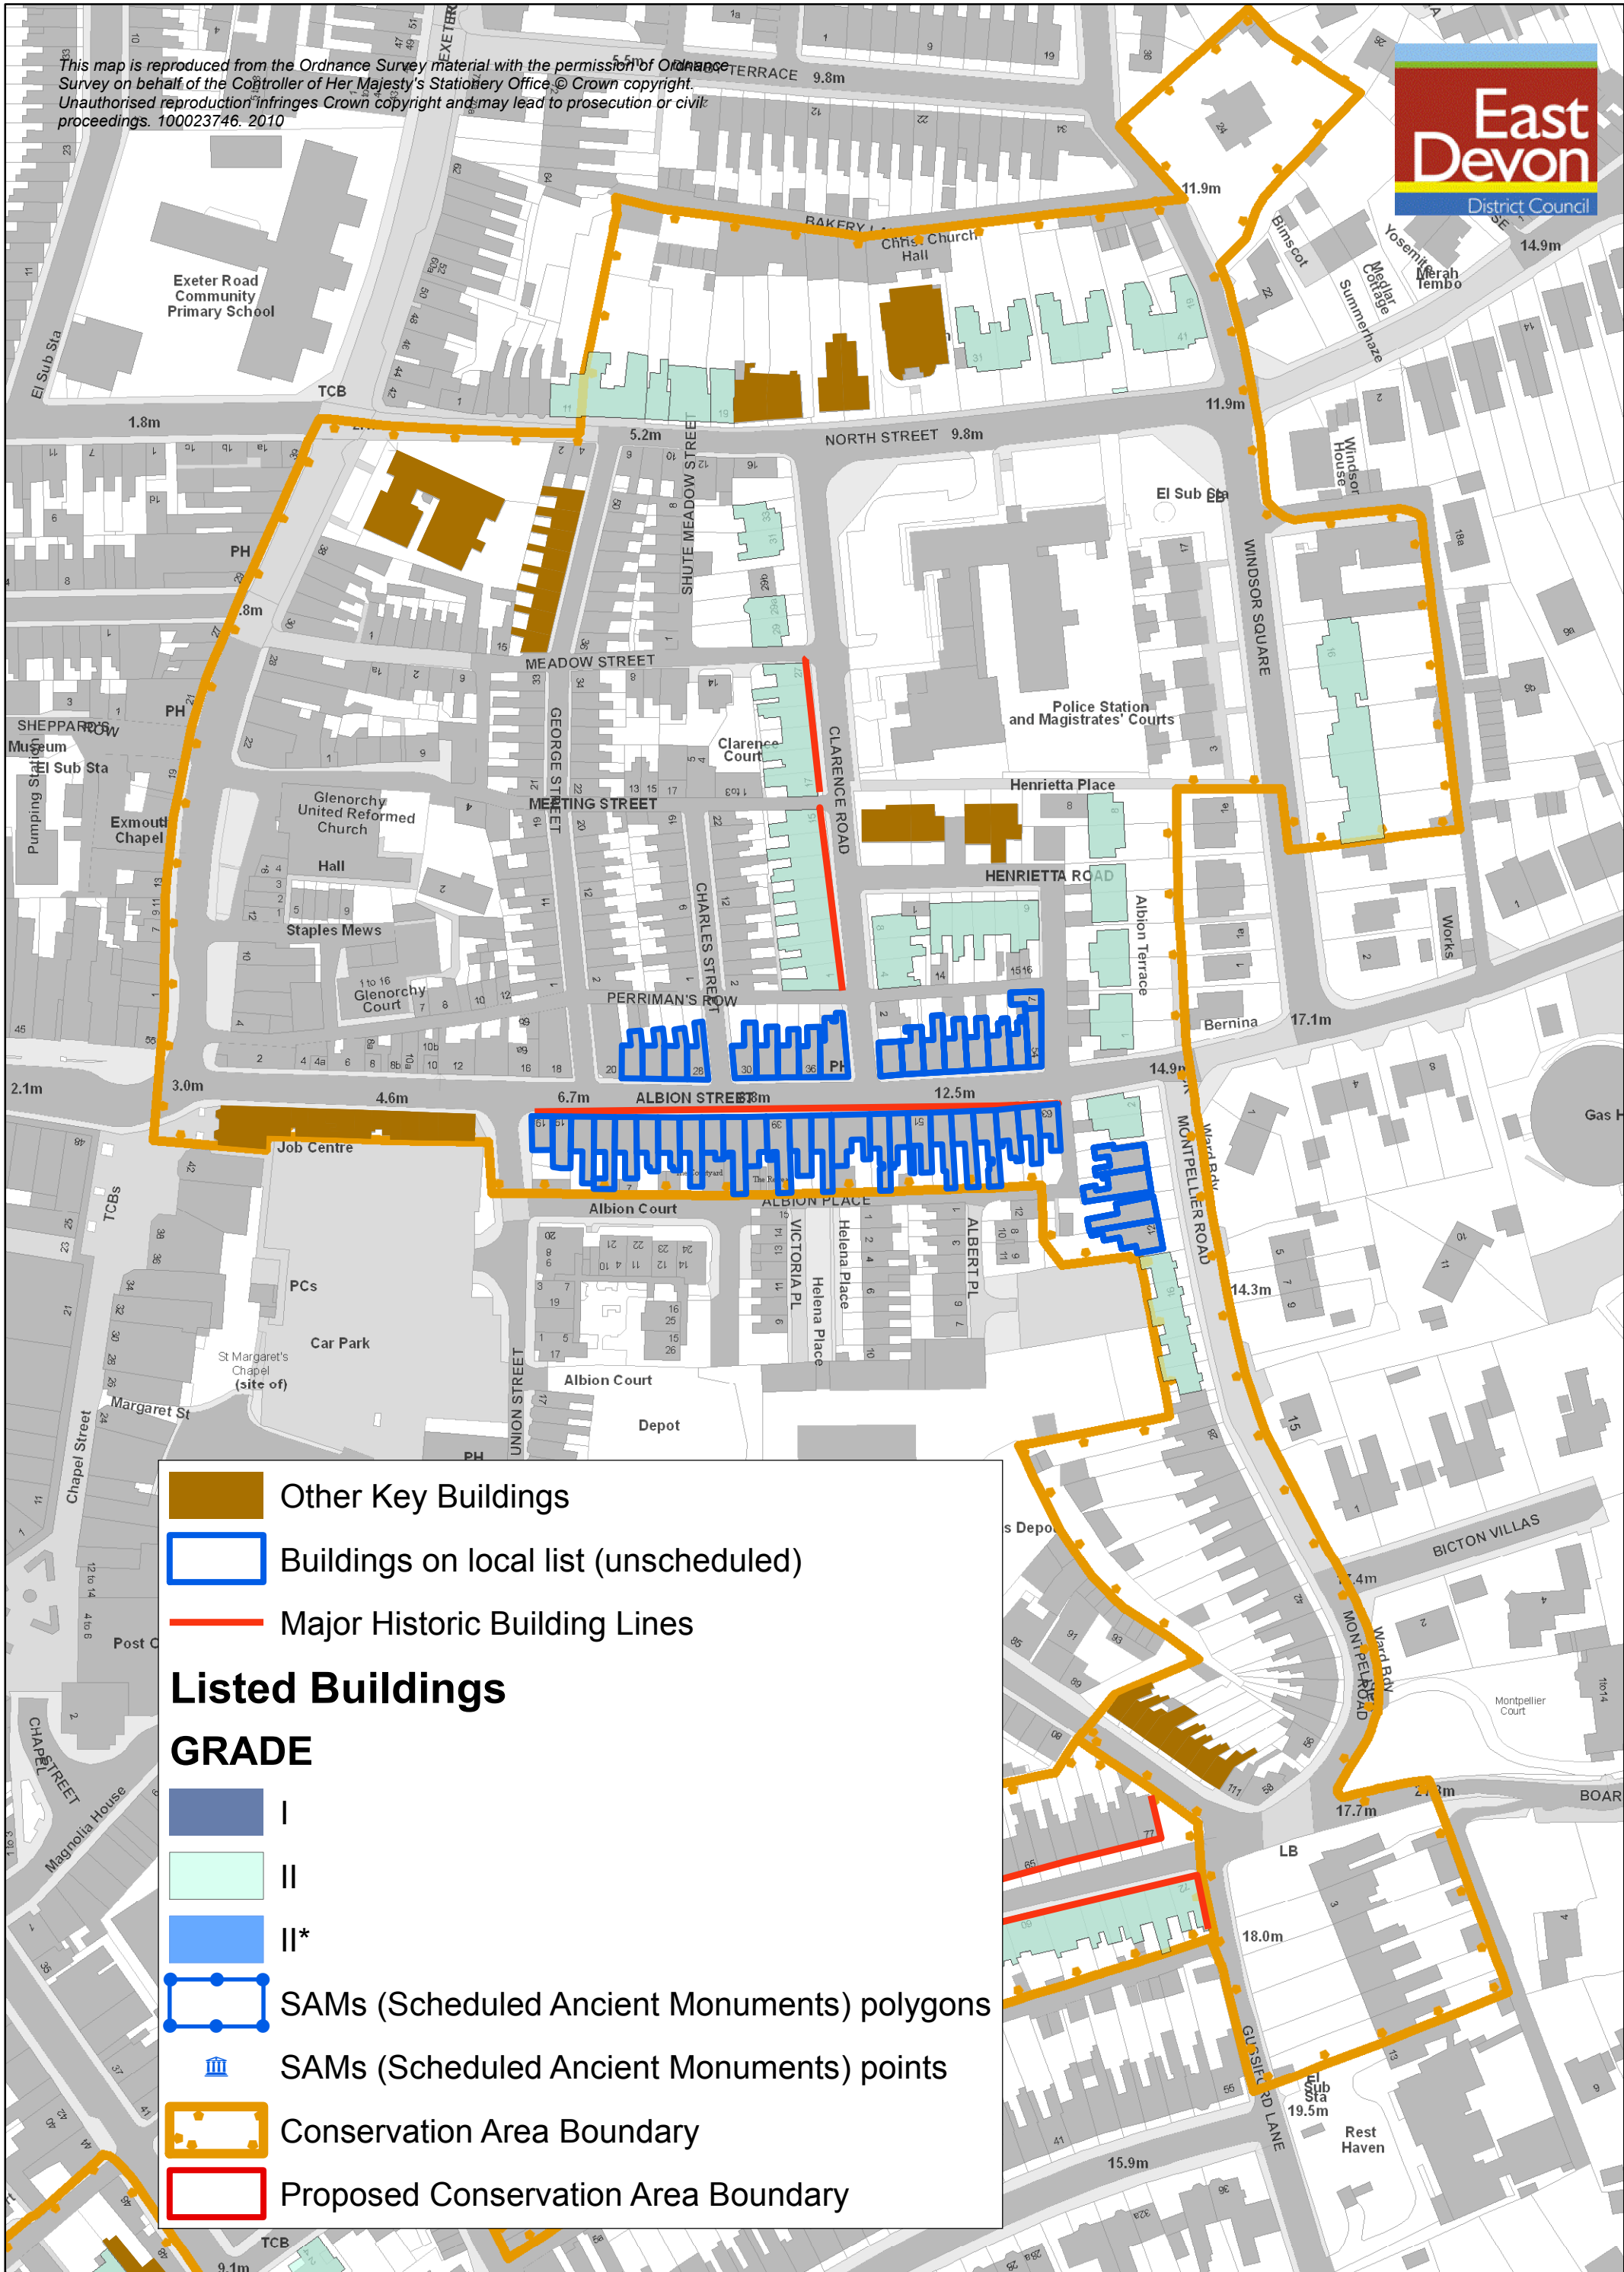

Map 1 Historic Building Character - Albion Street/Windsor Square

This map is reproduced from the Ordnance Survey material with the permission of Ordnance Survey on behalf of the Controller of Her Majesty's Stationery Office. © Crown copyright. Unauthorised reproduction infringes Crown copyright and may lead to prosecution or civil proceedings. 100023746. 2010

- Other Key Buildings
- Buildings on local list (unscheduled)
- Major Historic Building Lines

Listed Buildings

GRADE

- I
- II
- II*

- SAMS (Scheduled Ancient Monuments) polygons
- SAMS (Scheduled Ancient Monuments) points
- Conservation Area Boundary
- Proposed Conservation Area Boundary