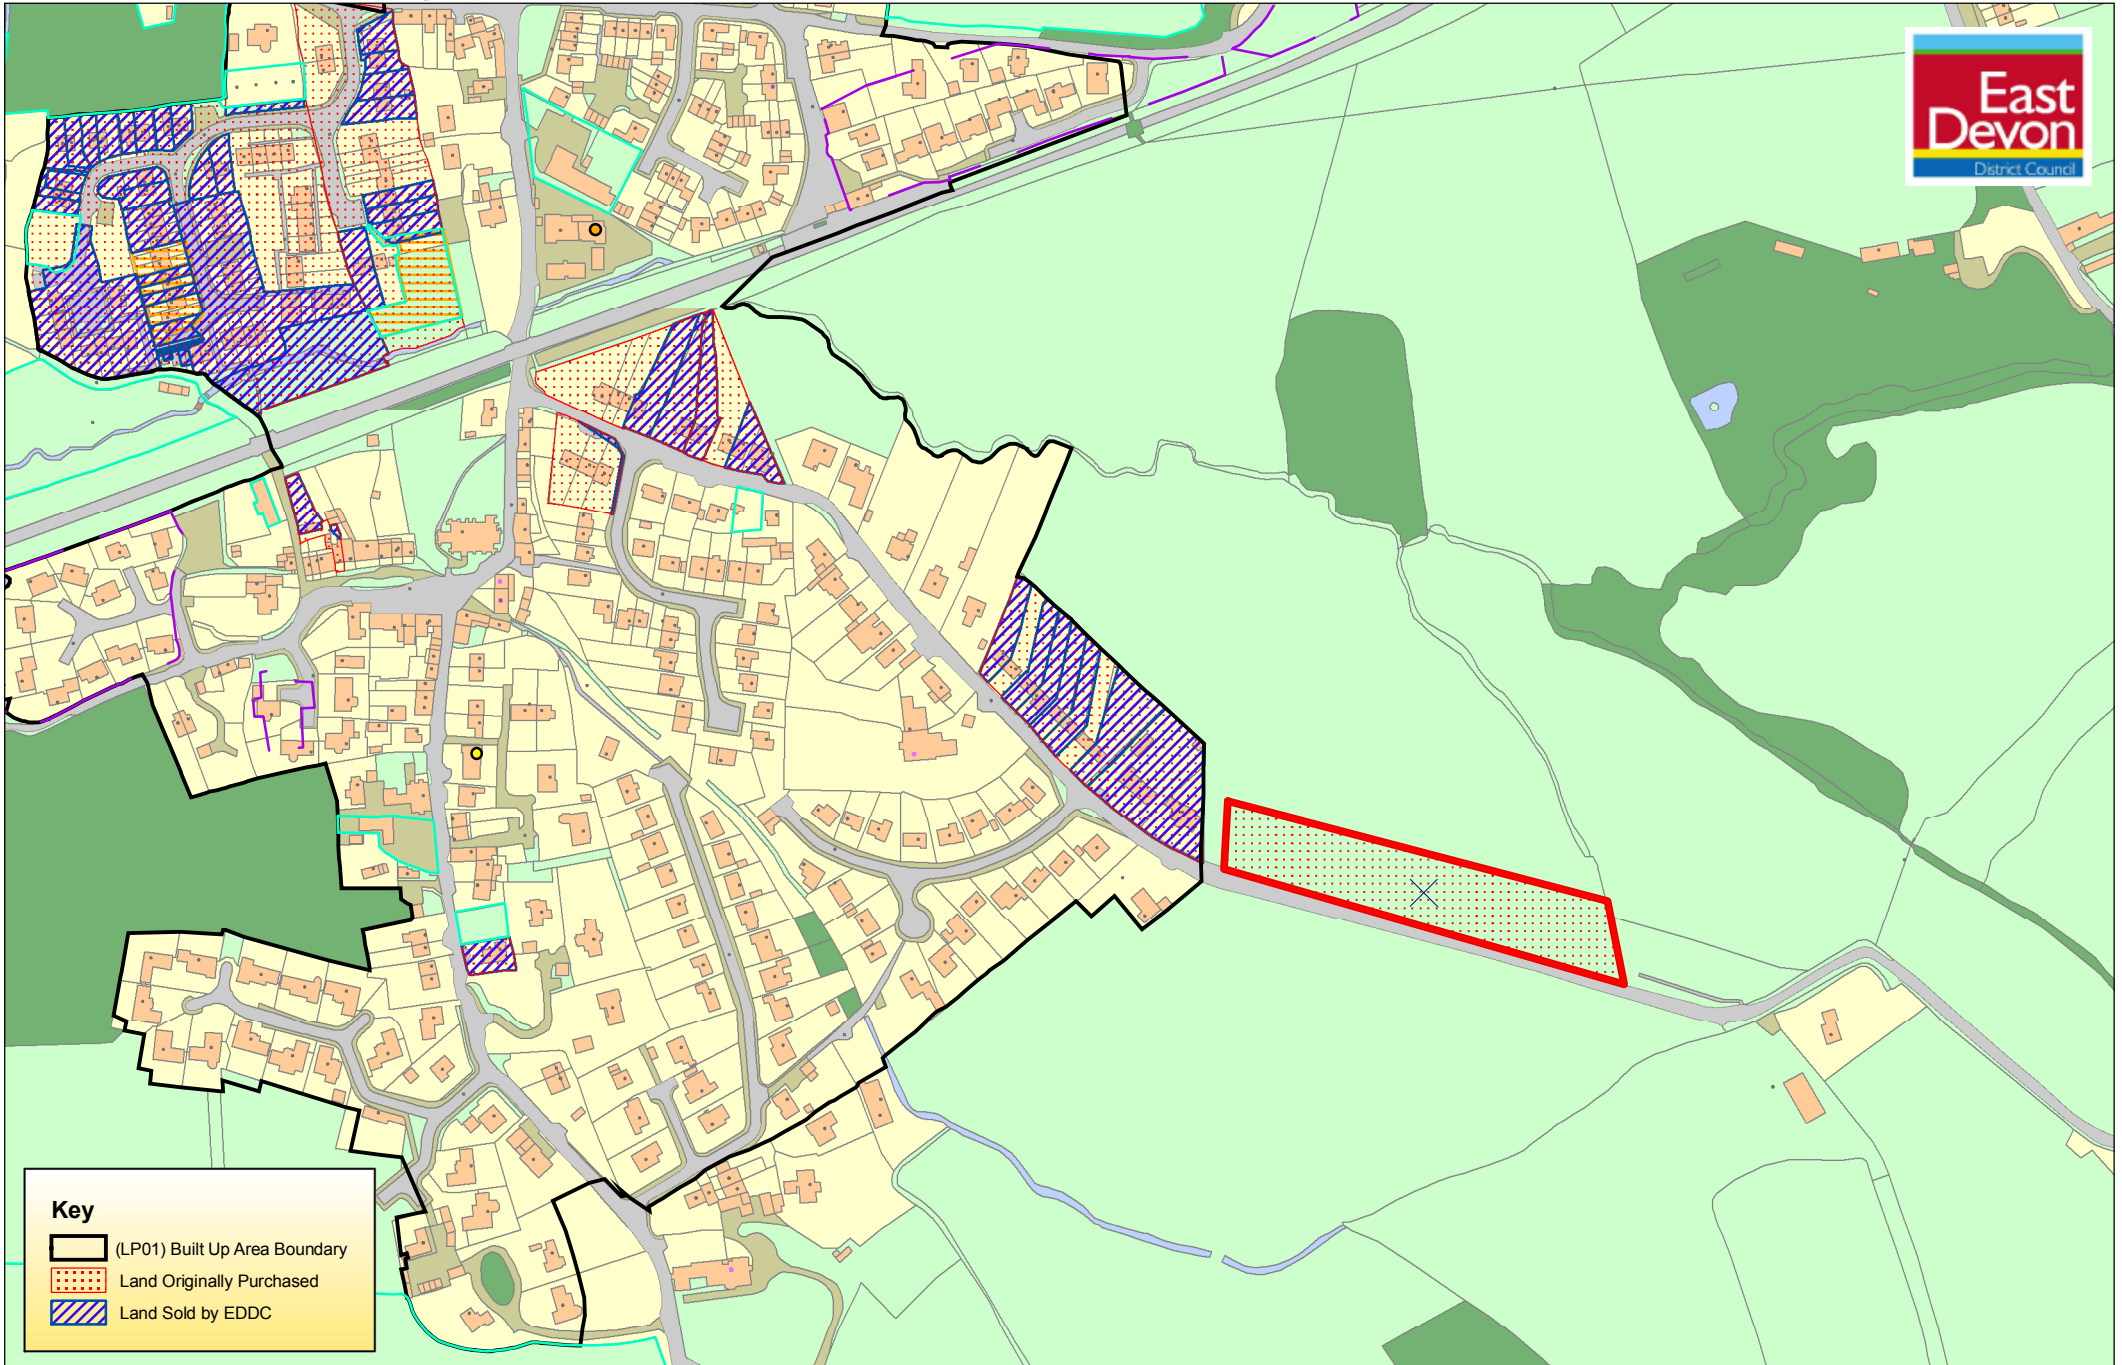

Grove Road Whimple

Key

- (LP01) Built Up Area Boundary
- Land Originally Purchased
- Land Sold by EDDC