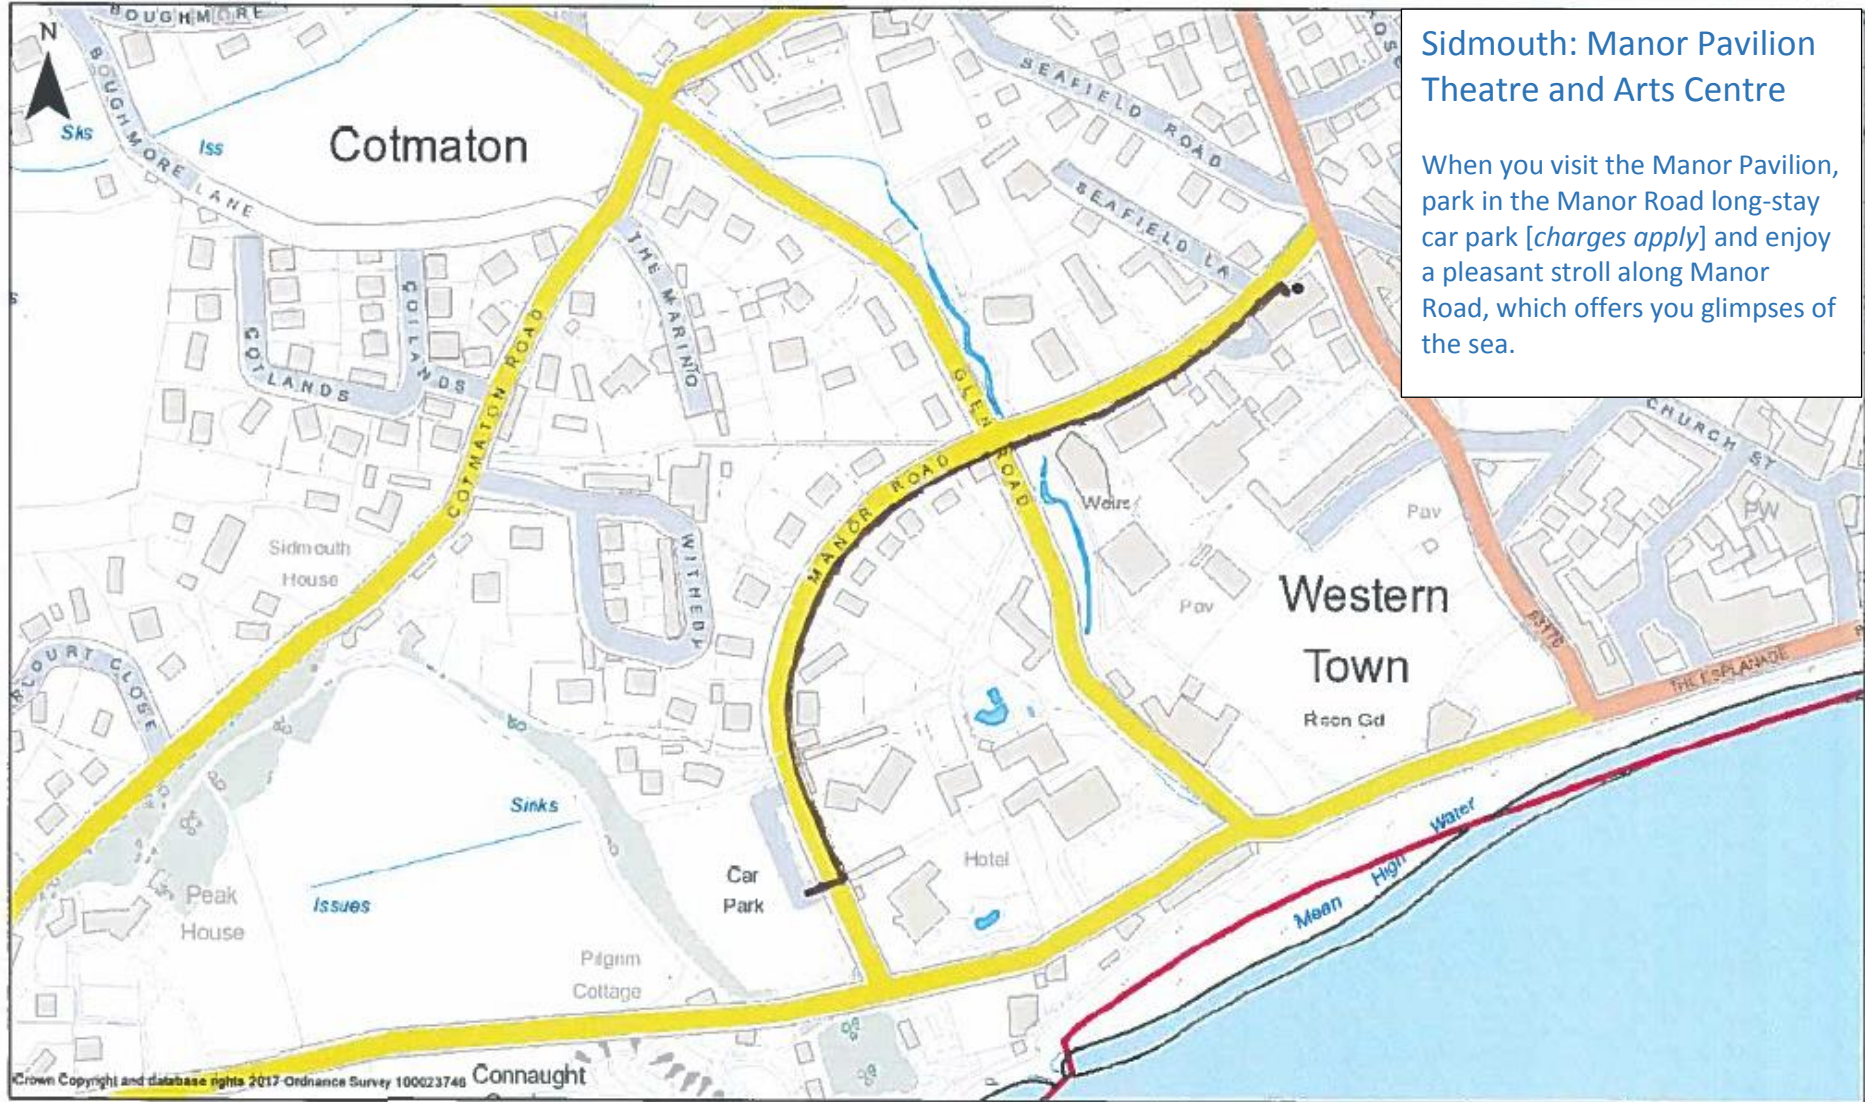

Manor Pavilion

Sidmouth: Manor Pavilion Theatre and Arts Centre

When you visit the Manor Pavilion, park in the Manor Road long-stay car park [charges apply] and enjoy a pleasant stroll along Manor Road, which offers you glimpses of the sea.

1:3,761

Map Tile: SY1287SW Full Reference: SY12111 87262

Andrew Ennis, Service Lead for Environmental Health and Car Parks, EDDC suggests visiting the Manor Pavilion, starting with a short walk from Manor Road carpark.