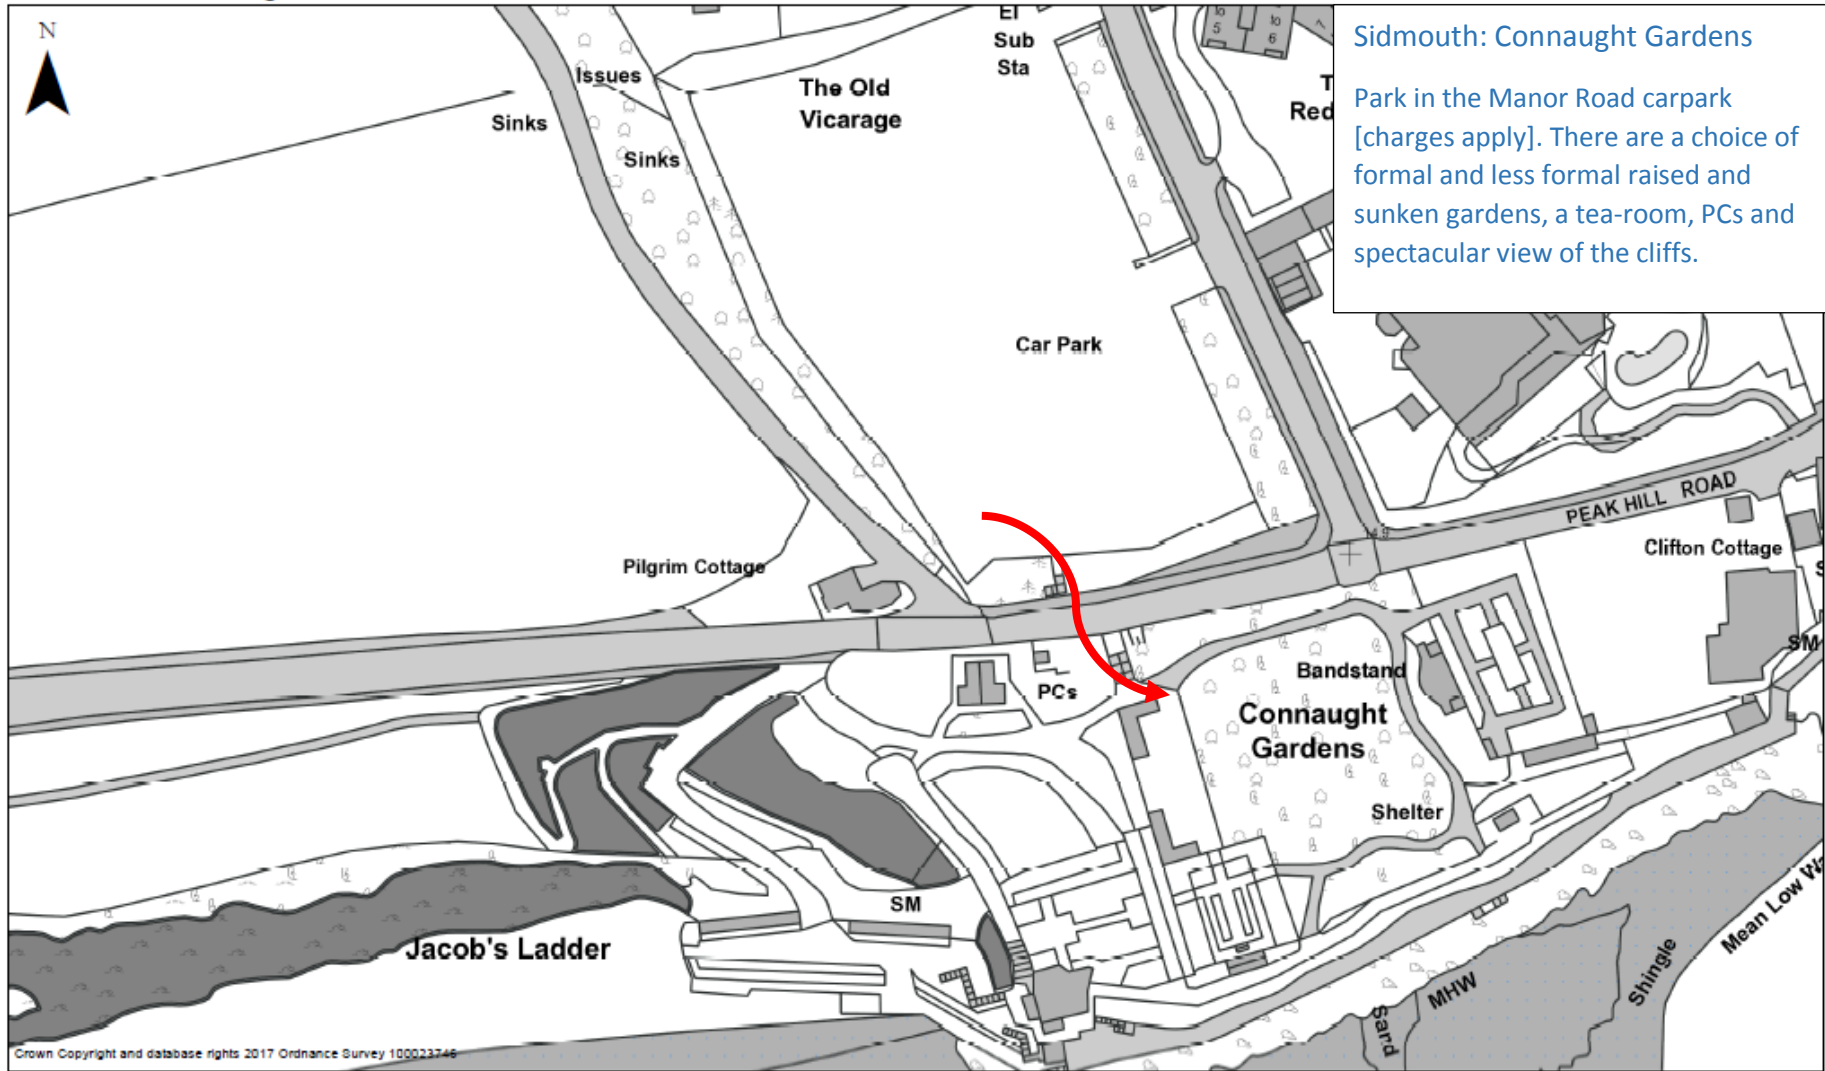

# Sidmouth Connaught Gardens

Sidmouth: Connaught Gardens  
Park in the Manor Road carpark [charges apply]. There are a choice of formal and less formal raised and sunken gardens, a tea-room, PCs and spectacular view of the cliffs.

Crown Copyright and database rights 2017 Ordnance Survey 100023746

1:1,318

Map Tile: SY1187SE Full Reference: SY11990 87019

Helen Wharam, Public Health Project Officer at EDDC, suggests a walk around Sidmouth's Connaught Gardens.