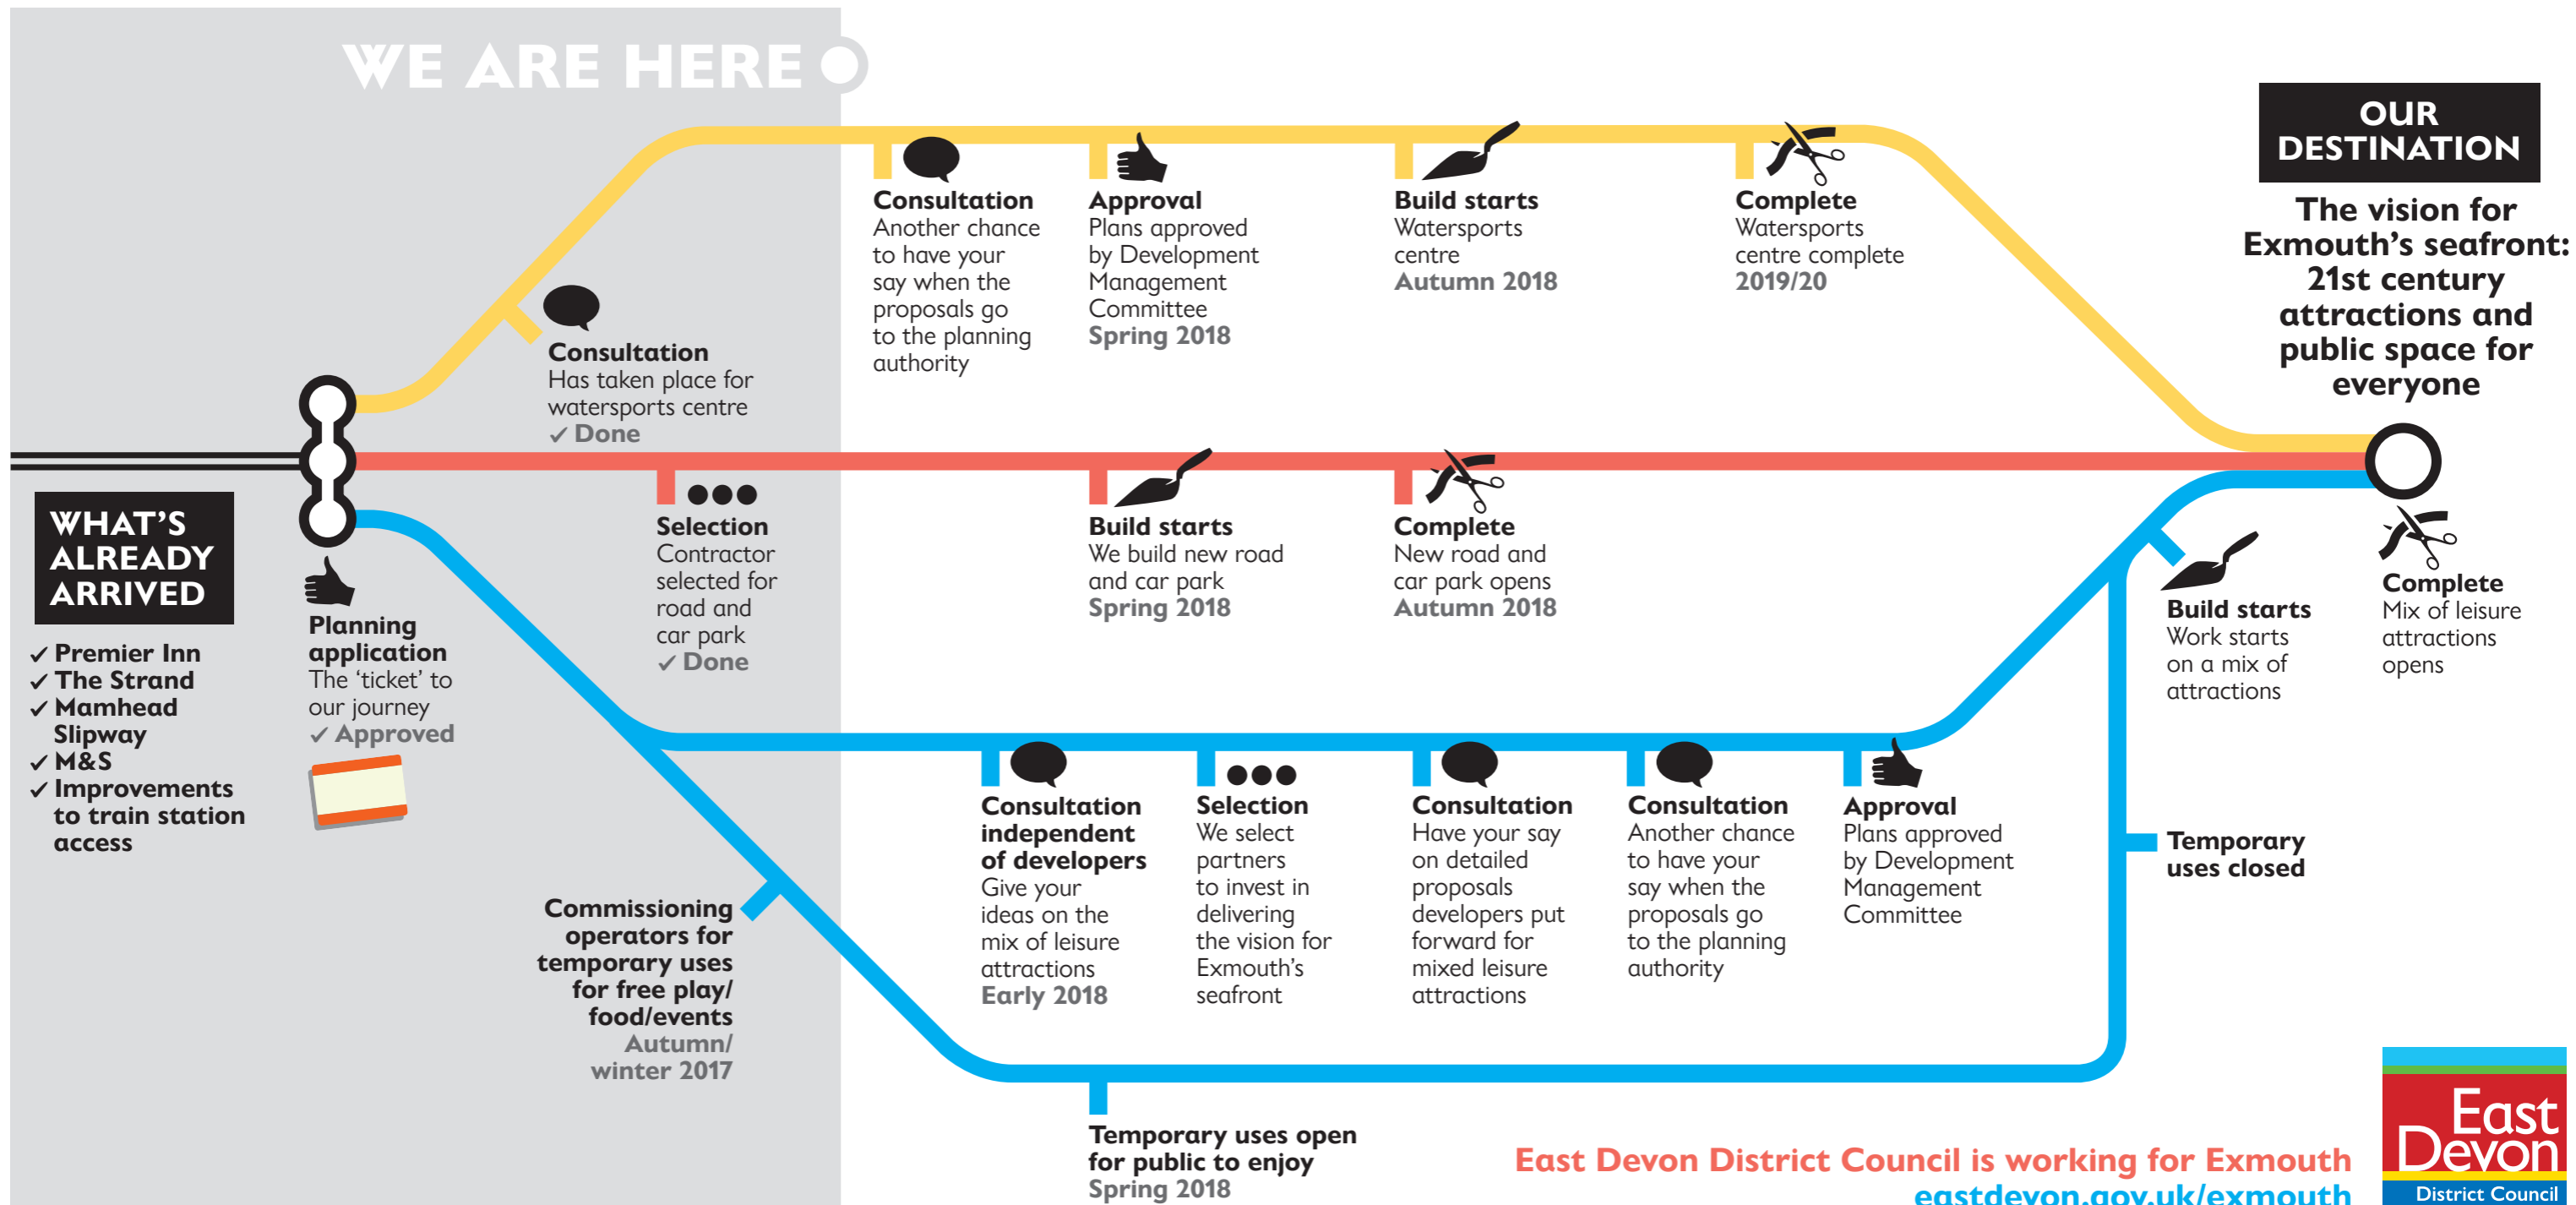

EX INSPIRING EXMOUTH

Your journey to Exmouth's new seafront leisure attractions November 2017

Key to lines

- Watersports centre
- Moving road and car park
- Mixed leisure use

Map © Crown Copyright and database rights 2016 Ordnance Survey 100023746 getmapping

Dates subject to change Correct at time of production 11/17