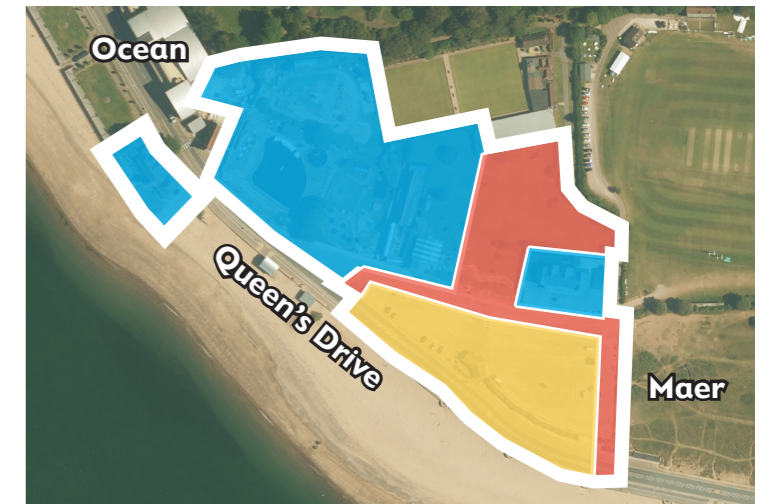

EX INSPIRING EXMOUTH

Your journey to Exmouth's new seafront leisure attractions November 2017

Key to lines

- Watersports centre
- Moving road and car park
- Mixed leisure use

Map © Crown Copyright and database rights 2016 Ordnance Survey 100023746 getmapping