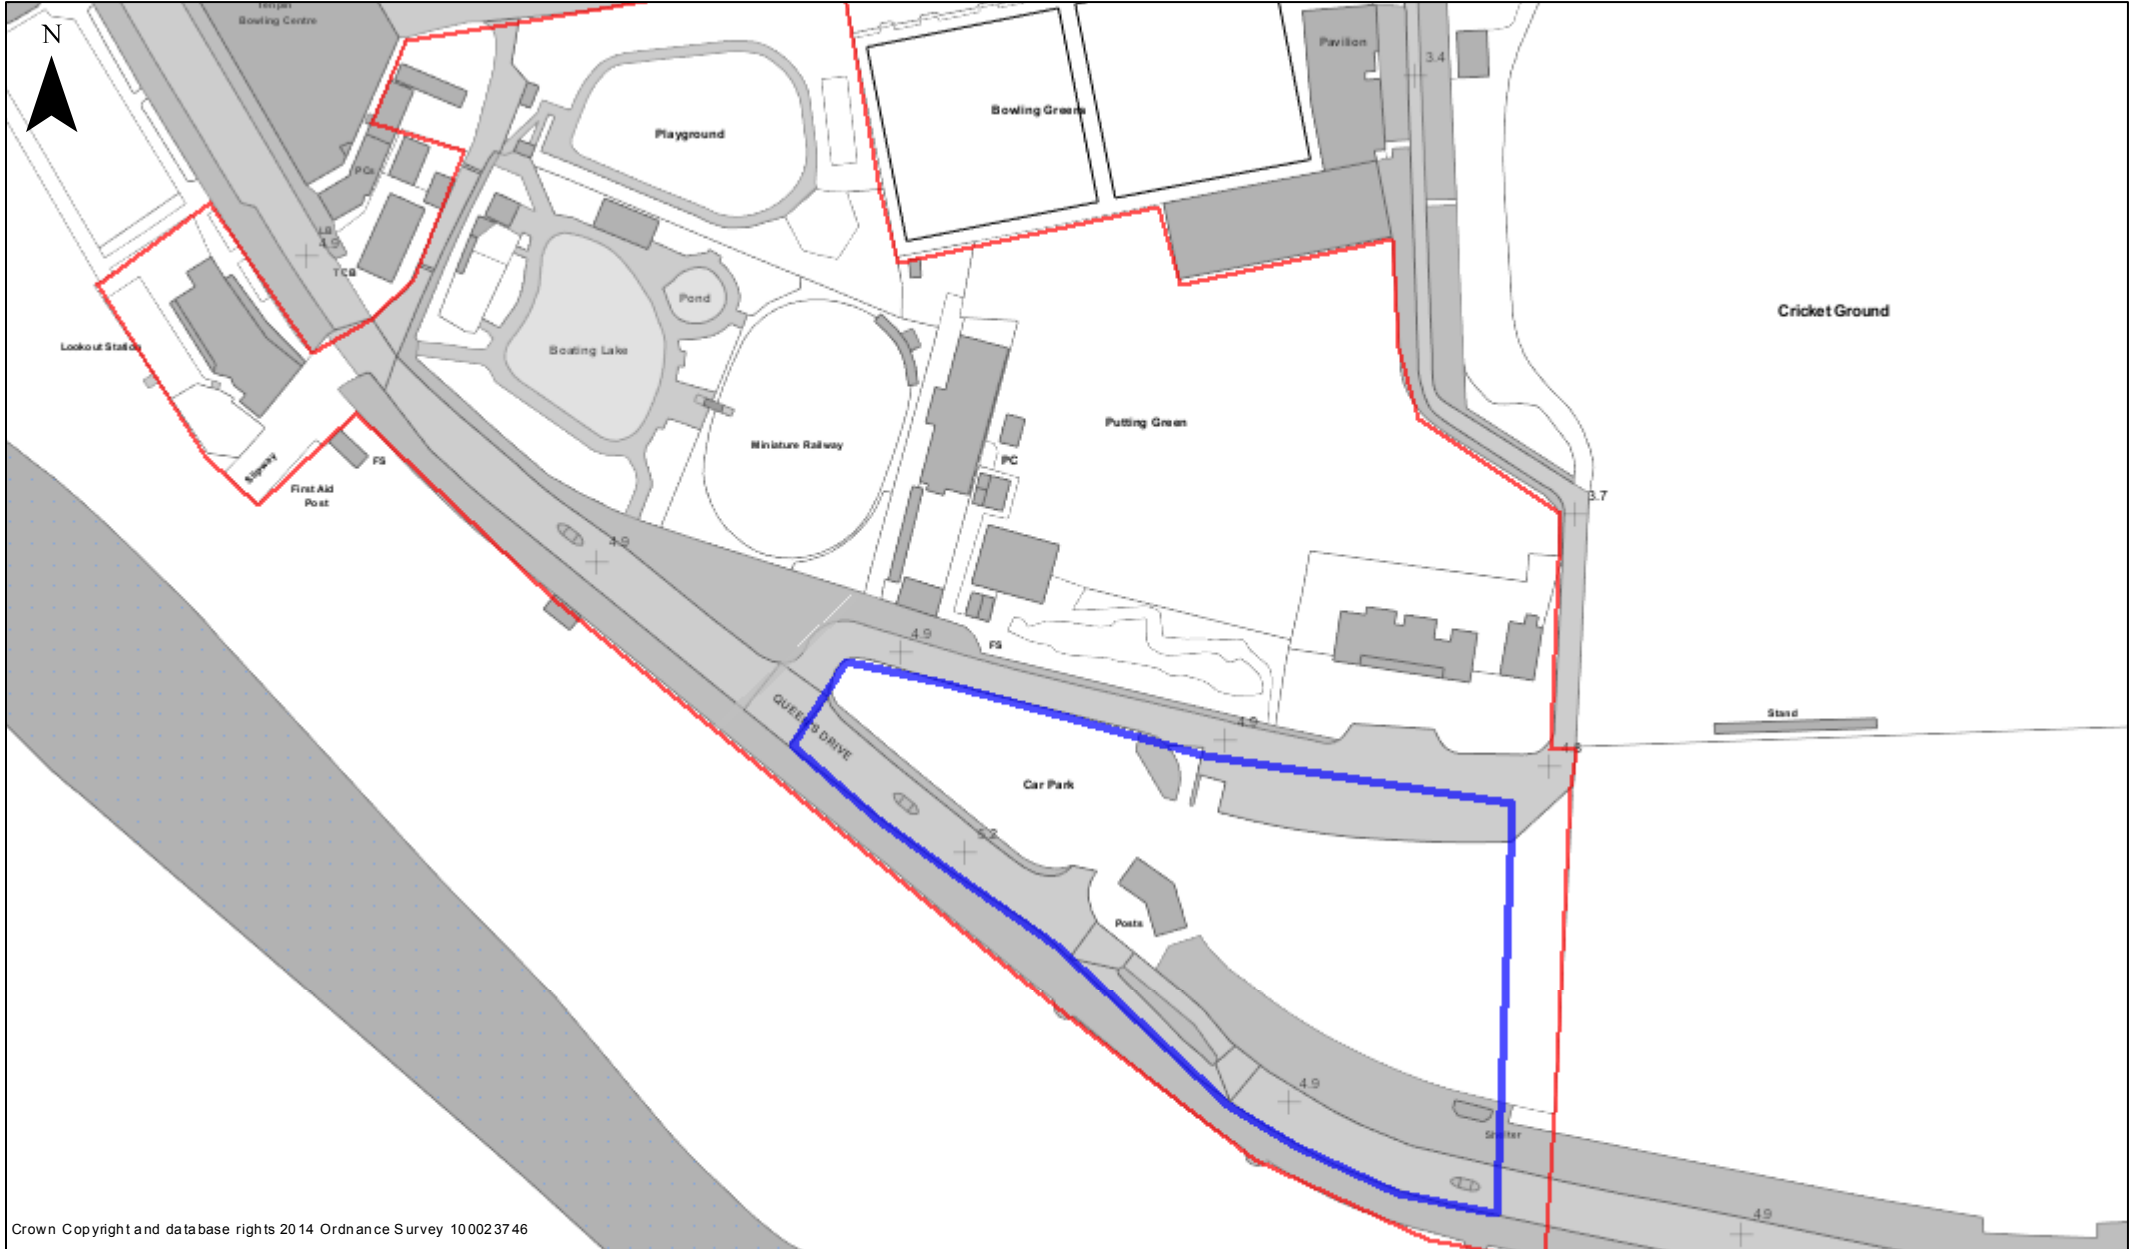

# Queens Drive Watersports Centre Site

Crown Copyright and database rights 2014 Ordnance Survey 100023746

1:1,513

Map Tile: SY0080SW Full Reference: SY00465 80167