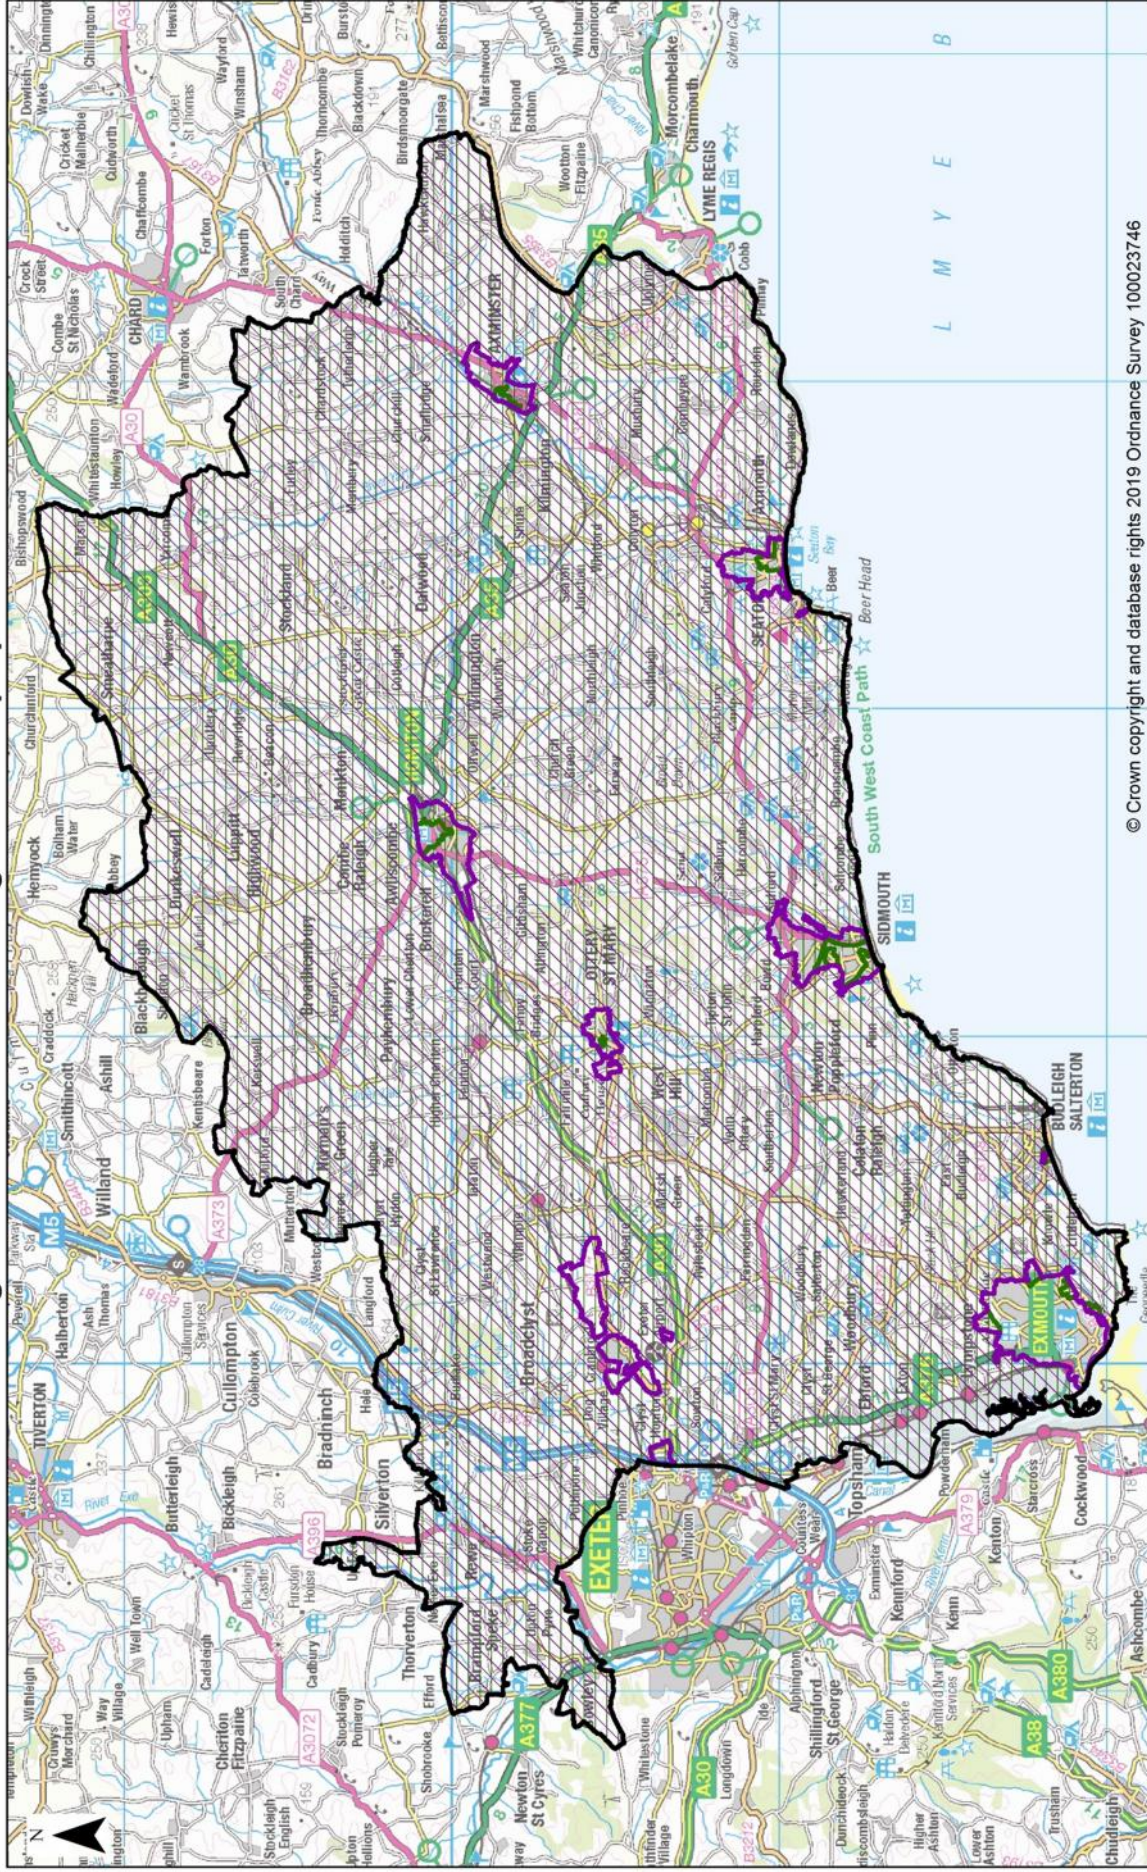

East Devon Area of Special Control of Advertisements

Plan A showing boundaries of the existing order and proposed modifications

© Crown copyright and database rights 2019 Ordnance Survey 100023746

-  EDDC boundary
-  Proposed ASCA - Sep 2019
-  Current ASCA Area of Special Control of Advertisements

East Devon Area of Special Control of Advertisements Plan B showing only areas affected by proposed changes