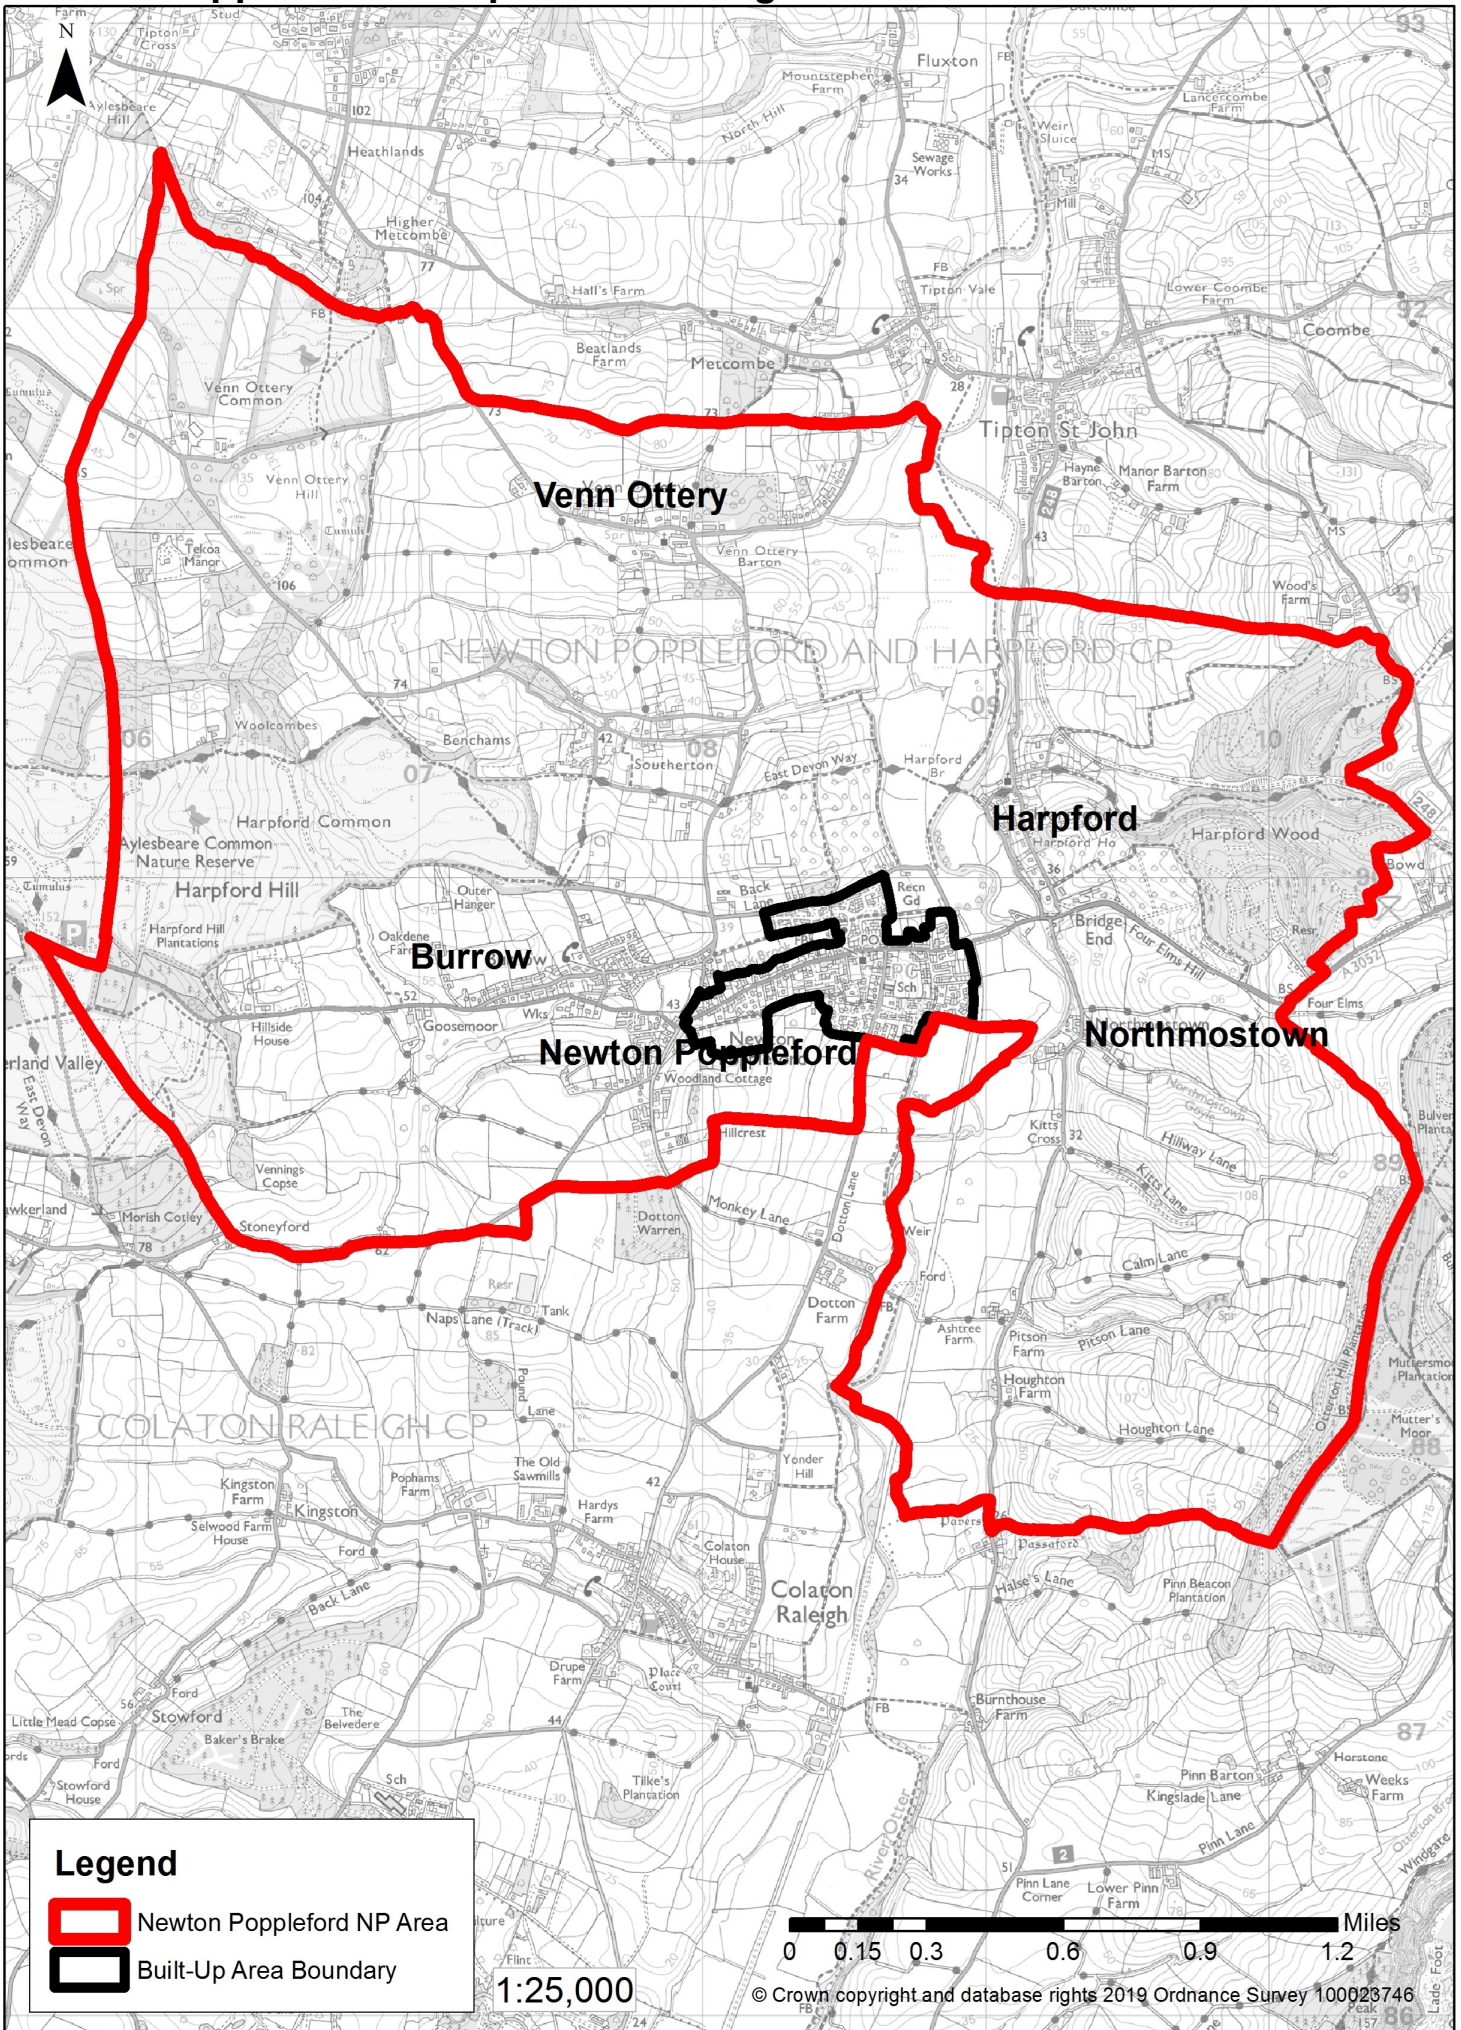

Newton Poppleford & Harpford NP - Neighbourhood Area

Legend

-  Newton Poppleford NP Area
-  Built-Up Area Boundary

1:25,000

0 0.15 0.3 0.6 0.9 1.2 Miles

© Crown copyright and database rights 2019 Ordnance Survey 100023746