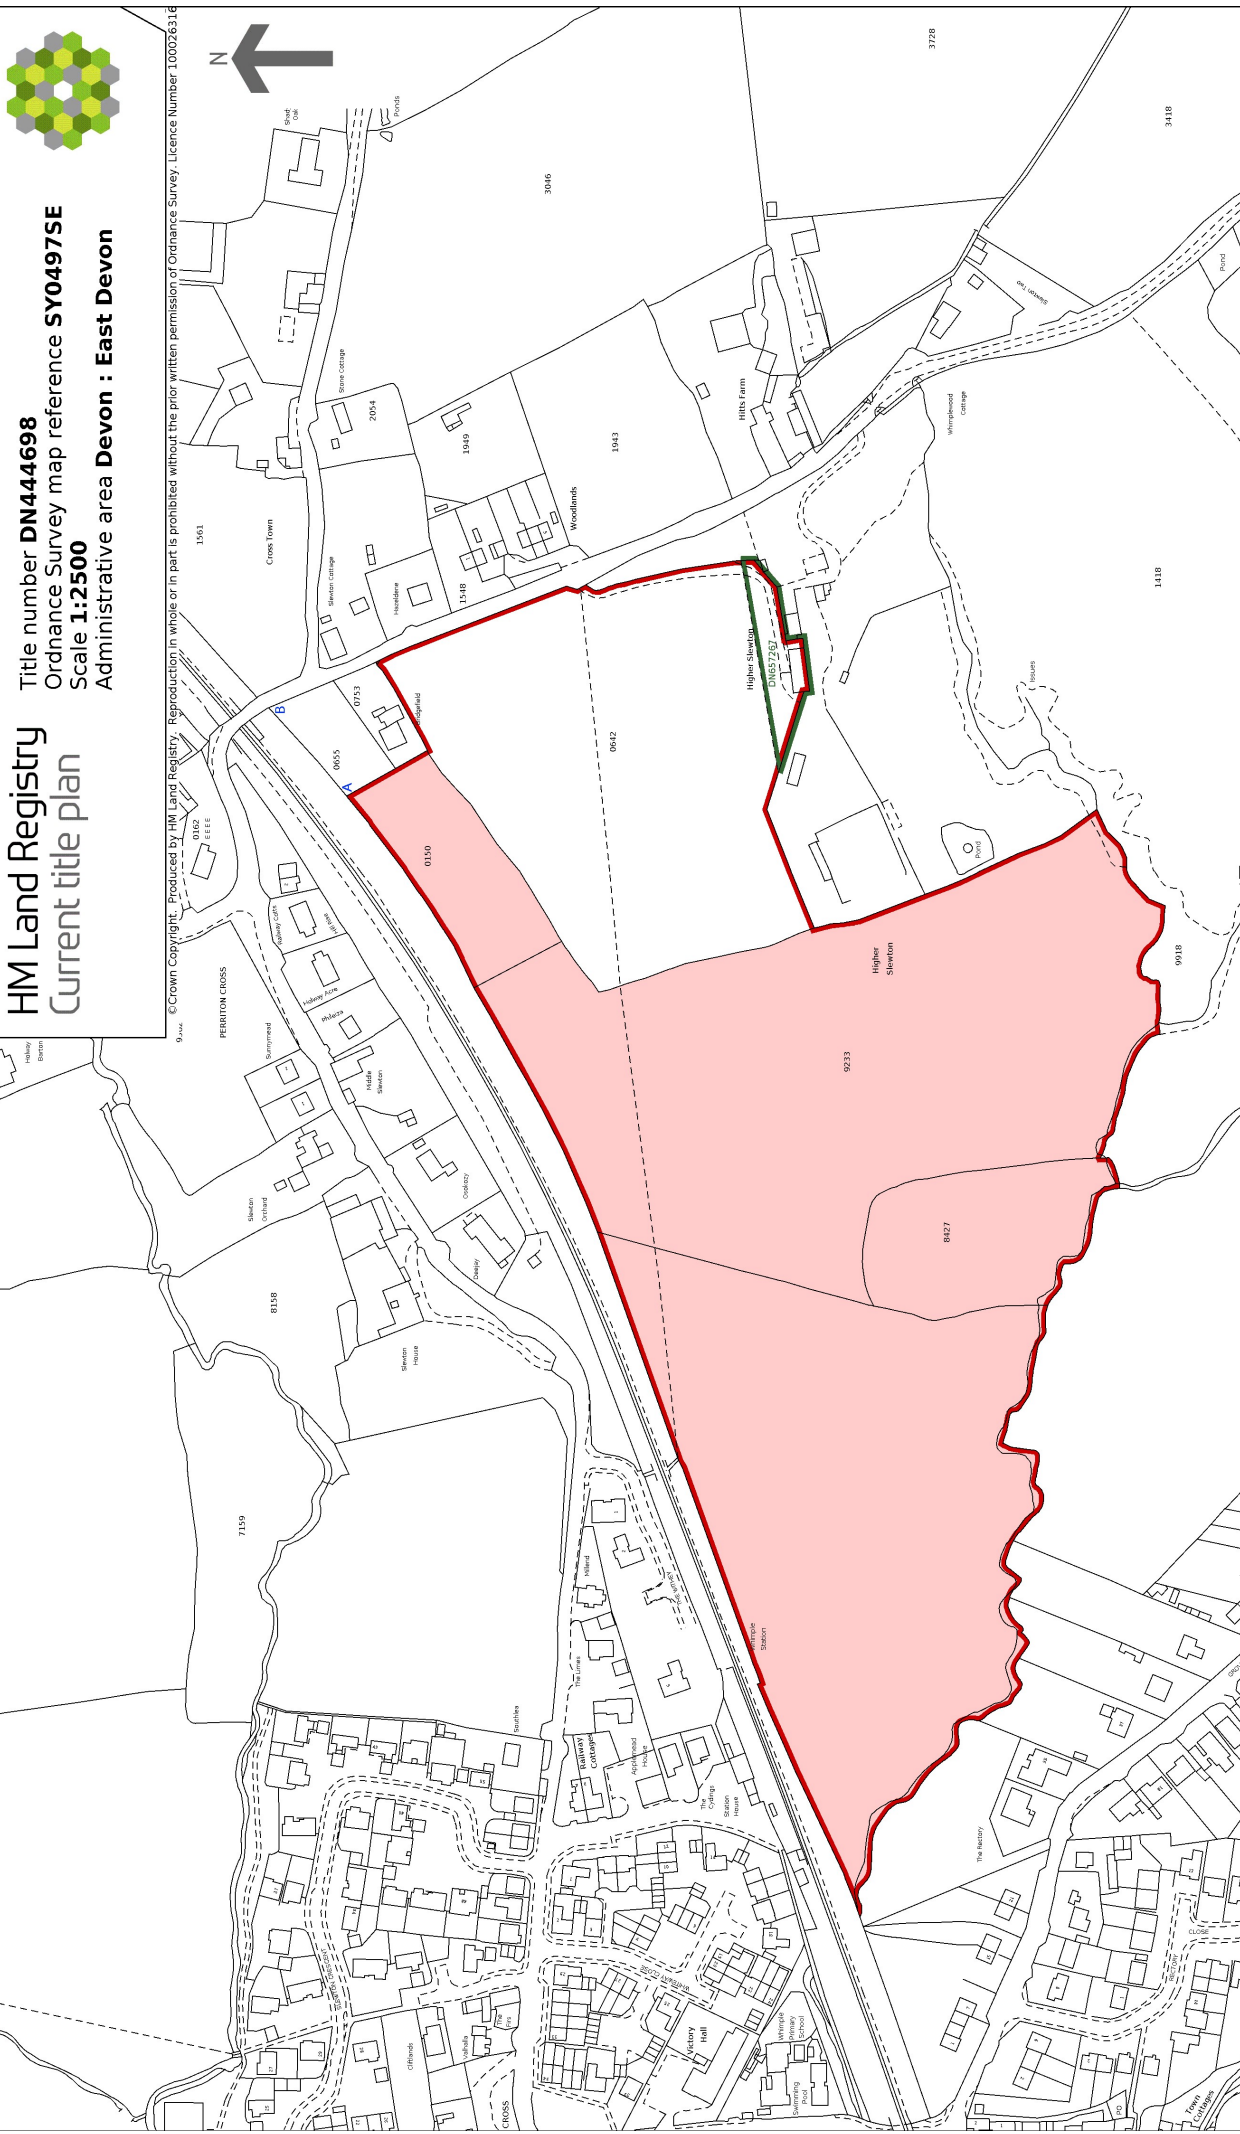

HM Land Registry
 Current title plan

Title number **DN444698**
 Ordnance Survey map reference **SY04975E**
 Scale **1:2500**
 Administrative area **Devon : East Devon**

© Crown Copyright. Produced by HM Land Registry. Reproduction in whole or in part is prohibited without the prior written permission of Ordnance Survey. Licence Number 100026318

This is a print of the view of the title plan obtained from HM Land Registry showing the state of the title plan on 23 September 2020 at 14:03:55. This title plan shows the general position, not the exact line, of the boundaries. It may be subject to distortions in scale. Measurements scaled from this plan may not match measurements between the same points on the ground.