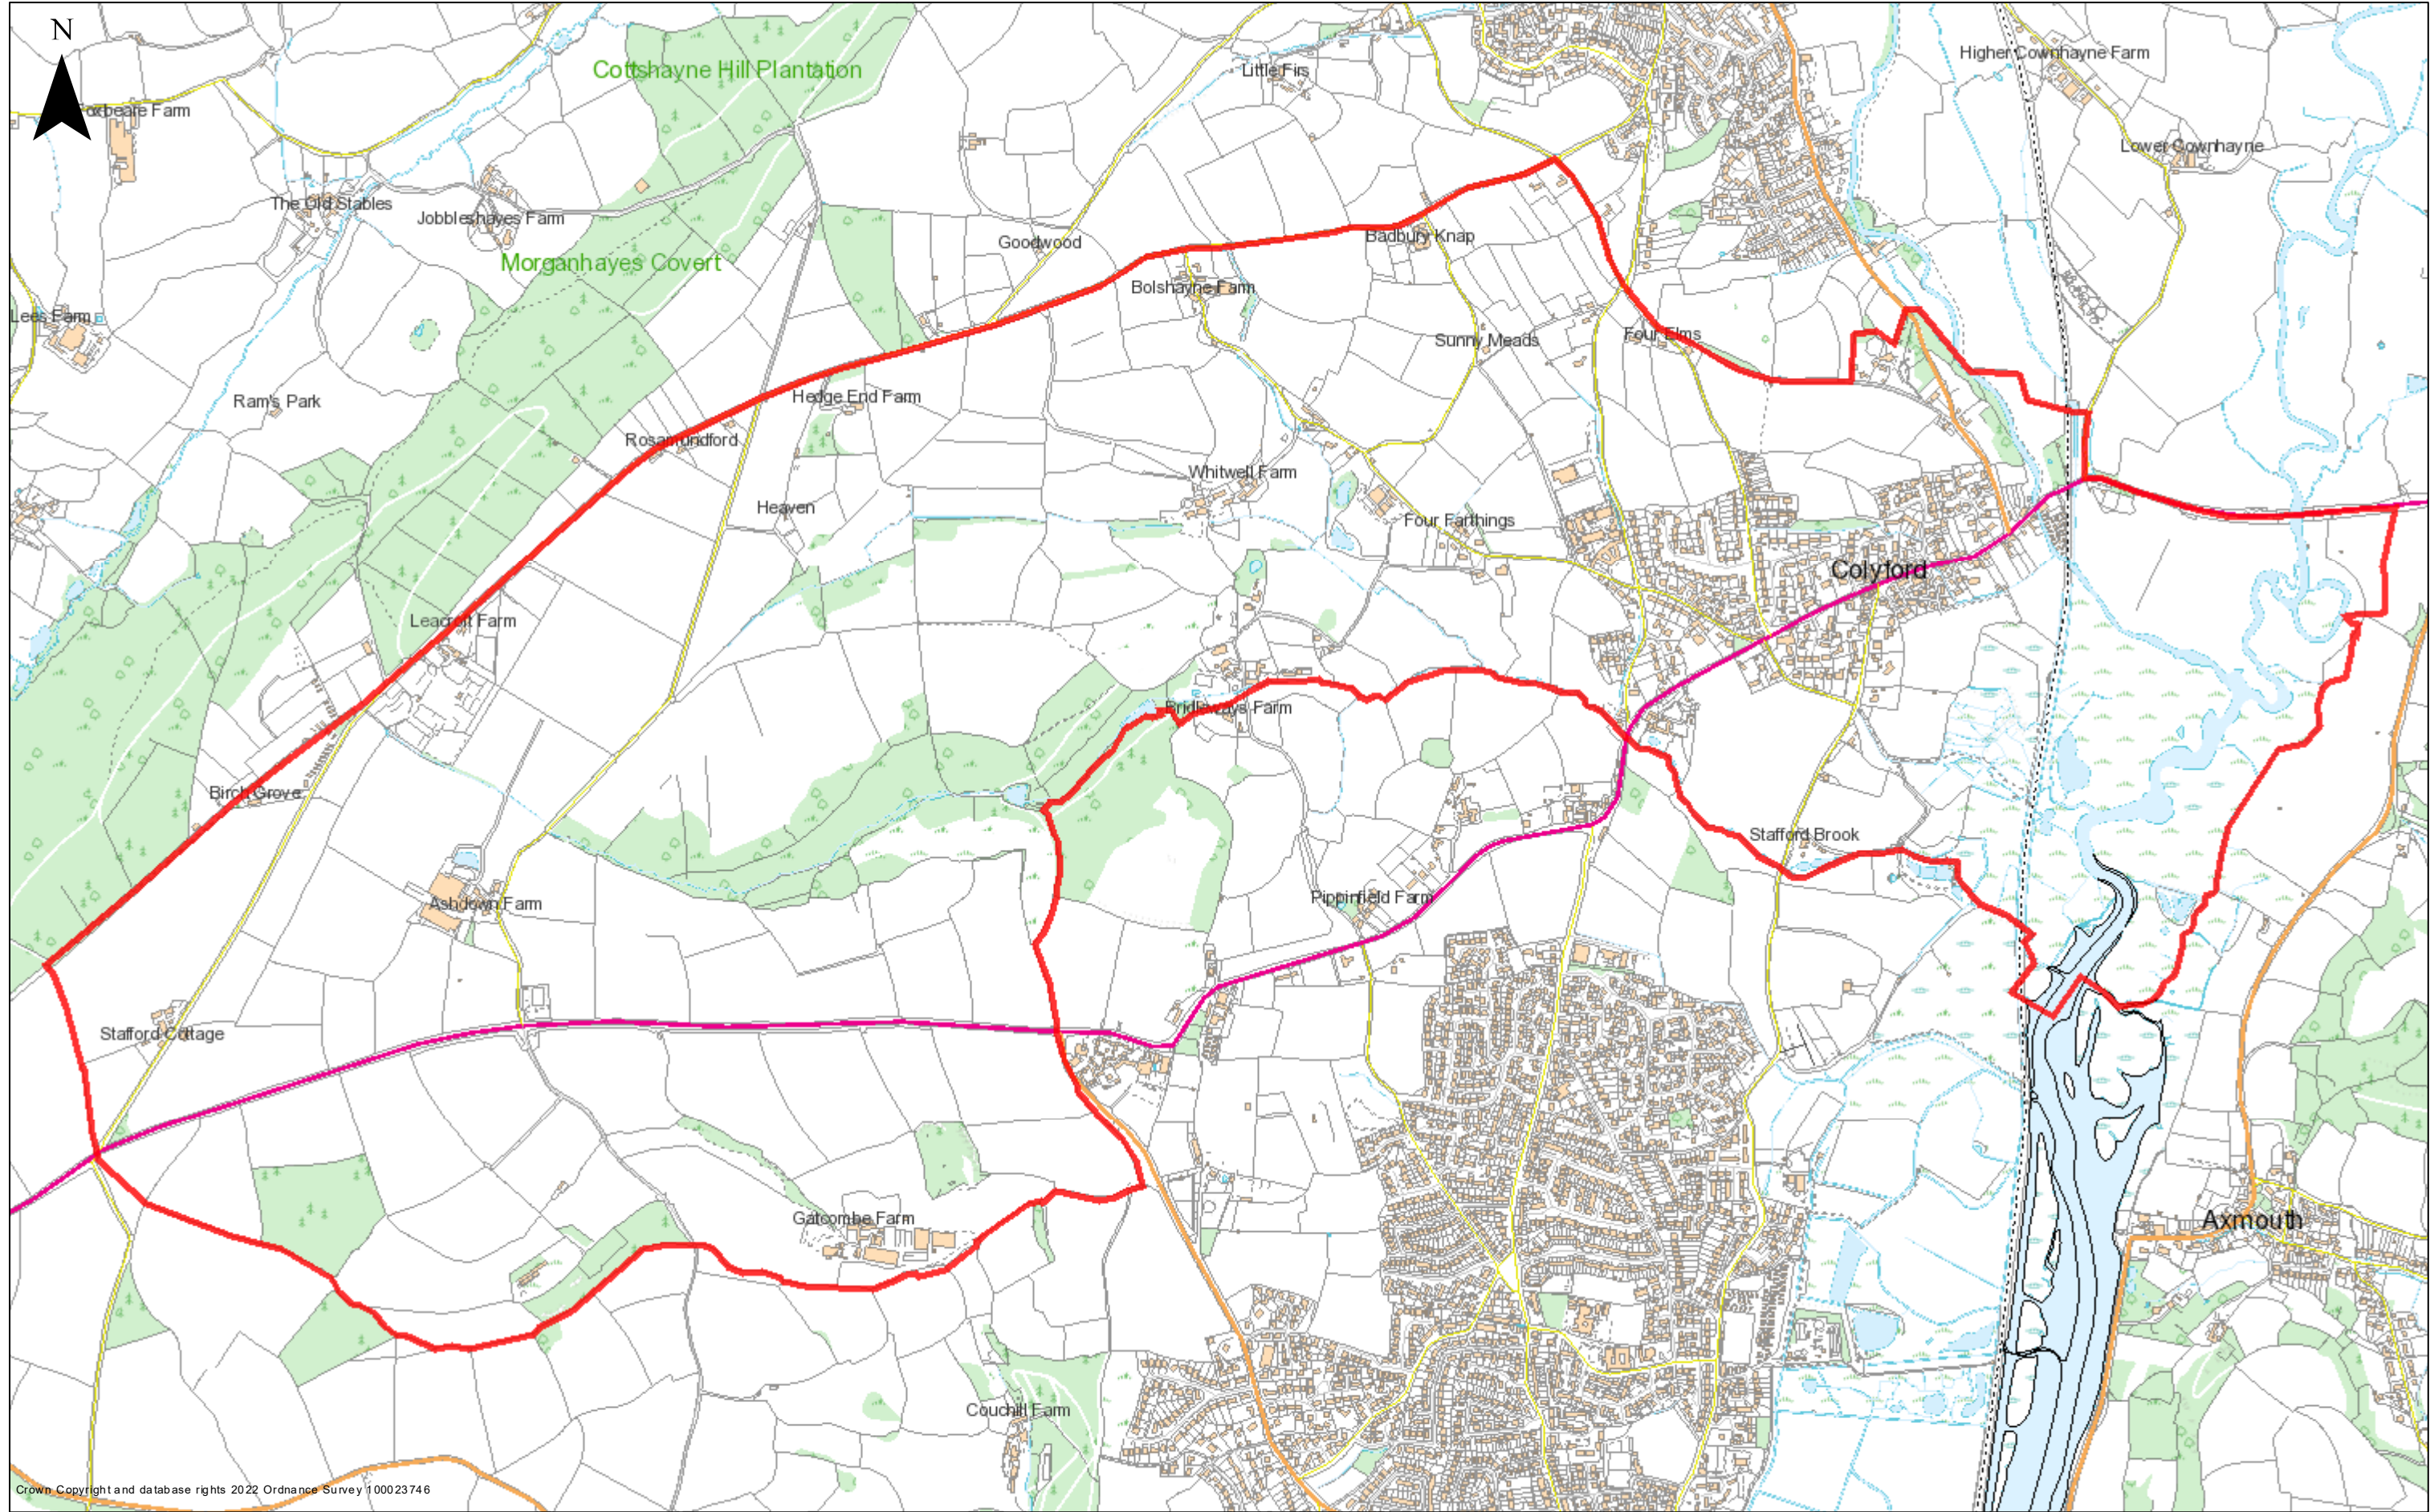

Colyford Parish Council proposed boundary

Crown Copyright and database rights 2022 Ordnance Survey 100023746

1:13,250

0 0.15 0.3 0.6 mi

0 0.25 0.5 1 km

Map Tile: SY2392SE Full Reference: SY23574 92112