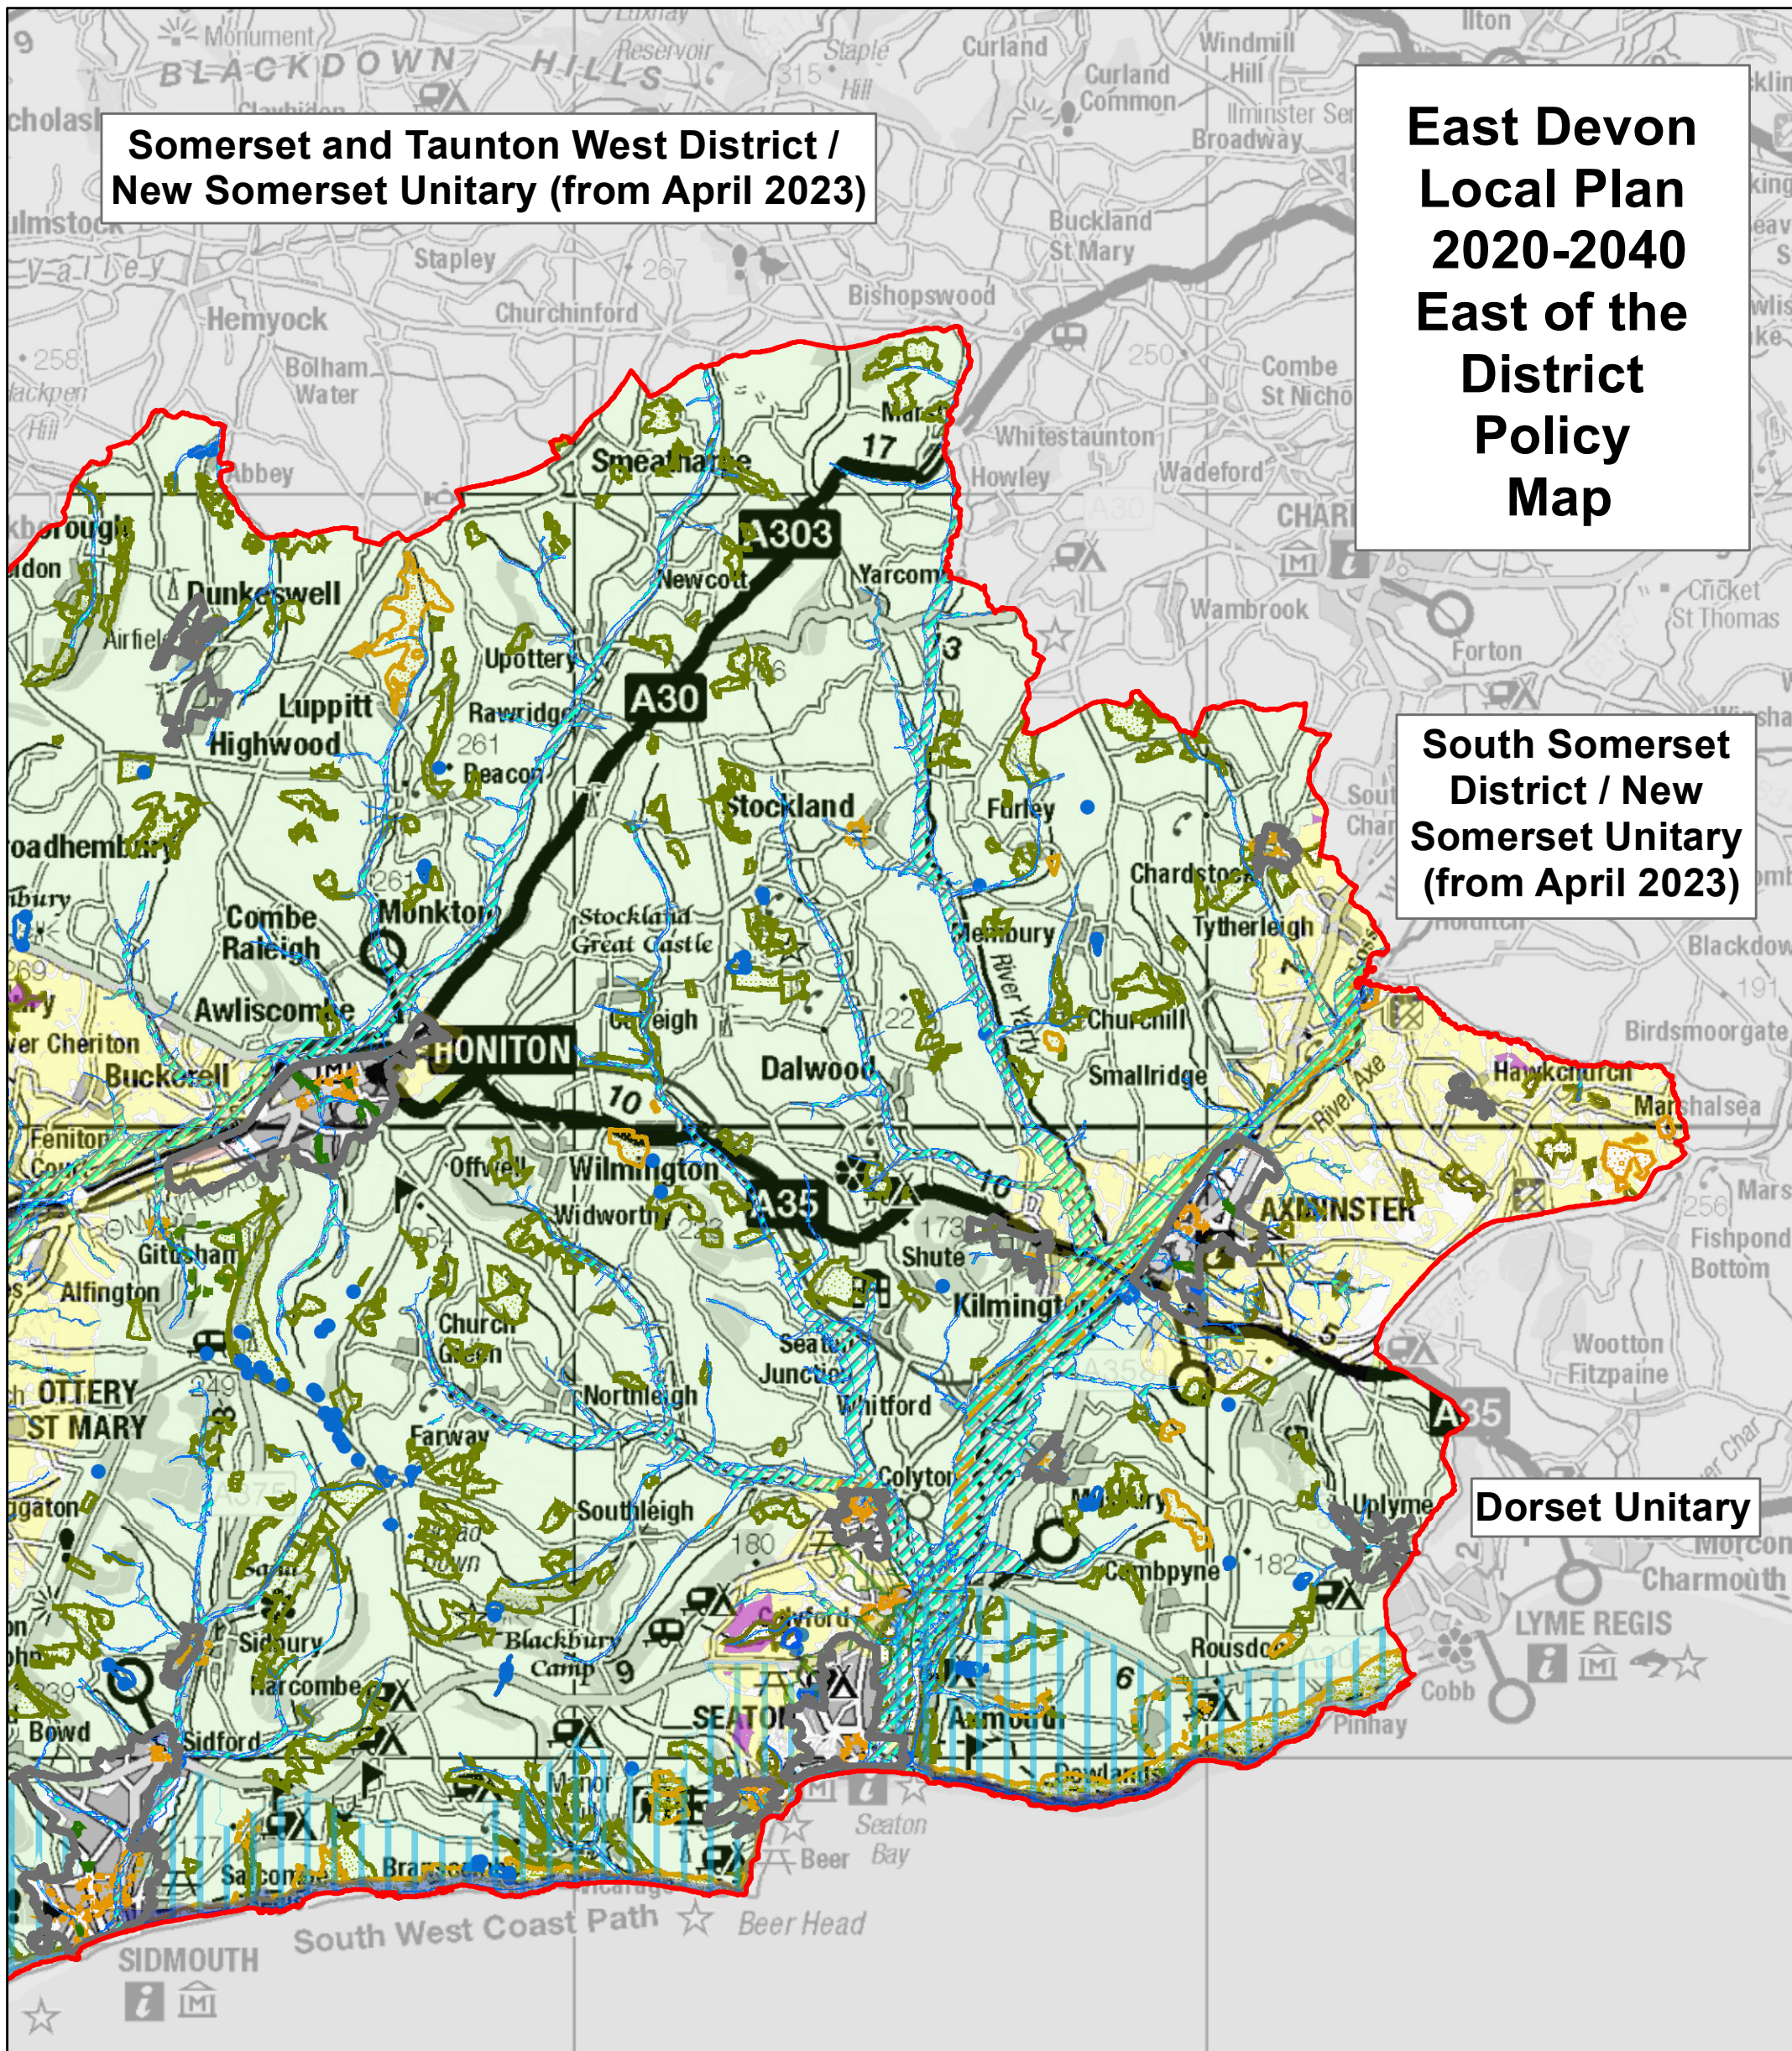

**Somerset and Taunton West District /
New Somerset Unitary (from April 2023)**

**East Devon
Local Plan
2020-2040
East of the
District
Policy
Map**

**South Somerset
District / New
Somerset Unitary
(from April 2023)**

Dorset Unitary

Legend		
Settlement Boundaries	Land of Local Amenity Importance	Historic Park or Garden
Employment Allocations	Floodzone 2 - 0.1%	Sites of Special Scientific Interest
Areas considered suitable for wind energy	Floodzone 3 - 1%	Special Areas of Conservation
Areas considered suitable for solar energy	AONBs	County Wildlife Sites
Coastal Change Management Areas	Conservation Areas	EDDC boundary
Coastal Preservation Area	Scheduled Ancient Monument	Outside EDDC boundary
Green Wedge		