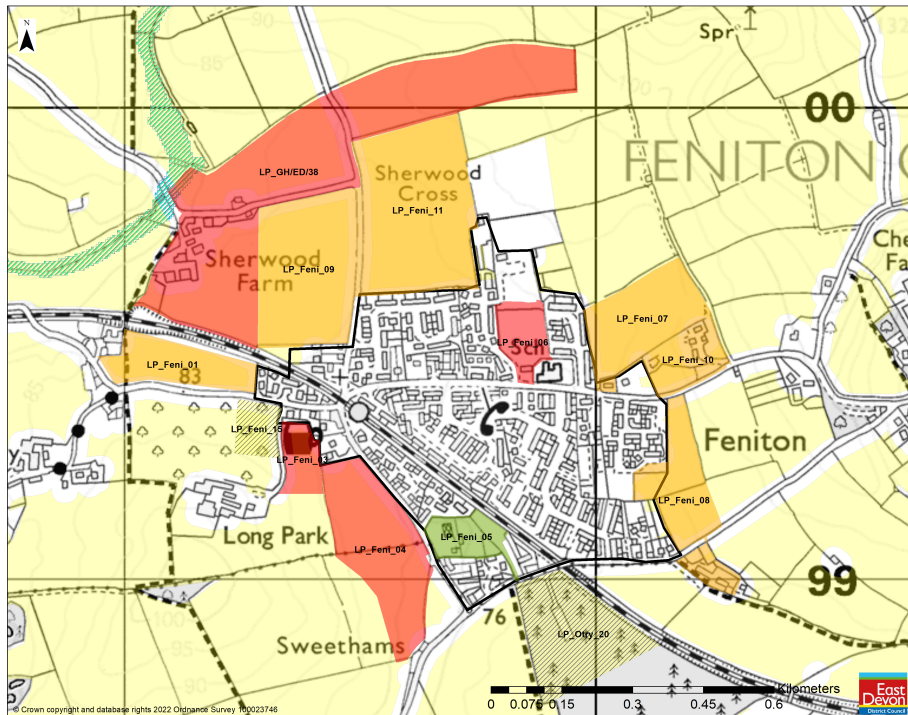

East Devon Local Plan 2020-2040 - Feniton

n.b. Items in the Legend that appear in regular type are for consultation; items in italics are for information only