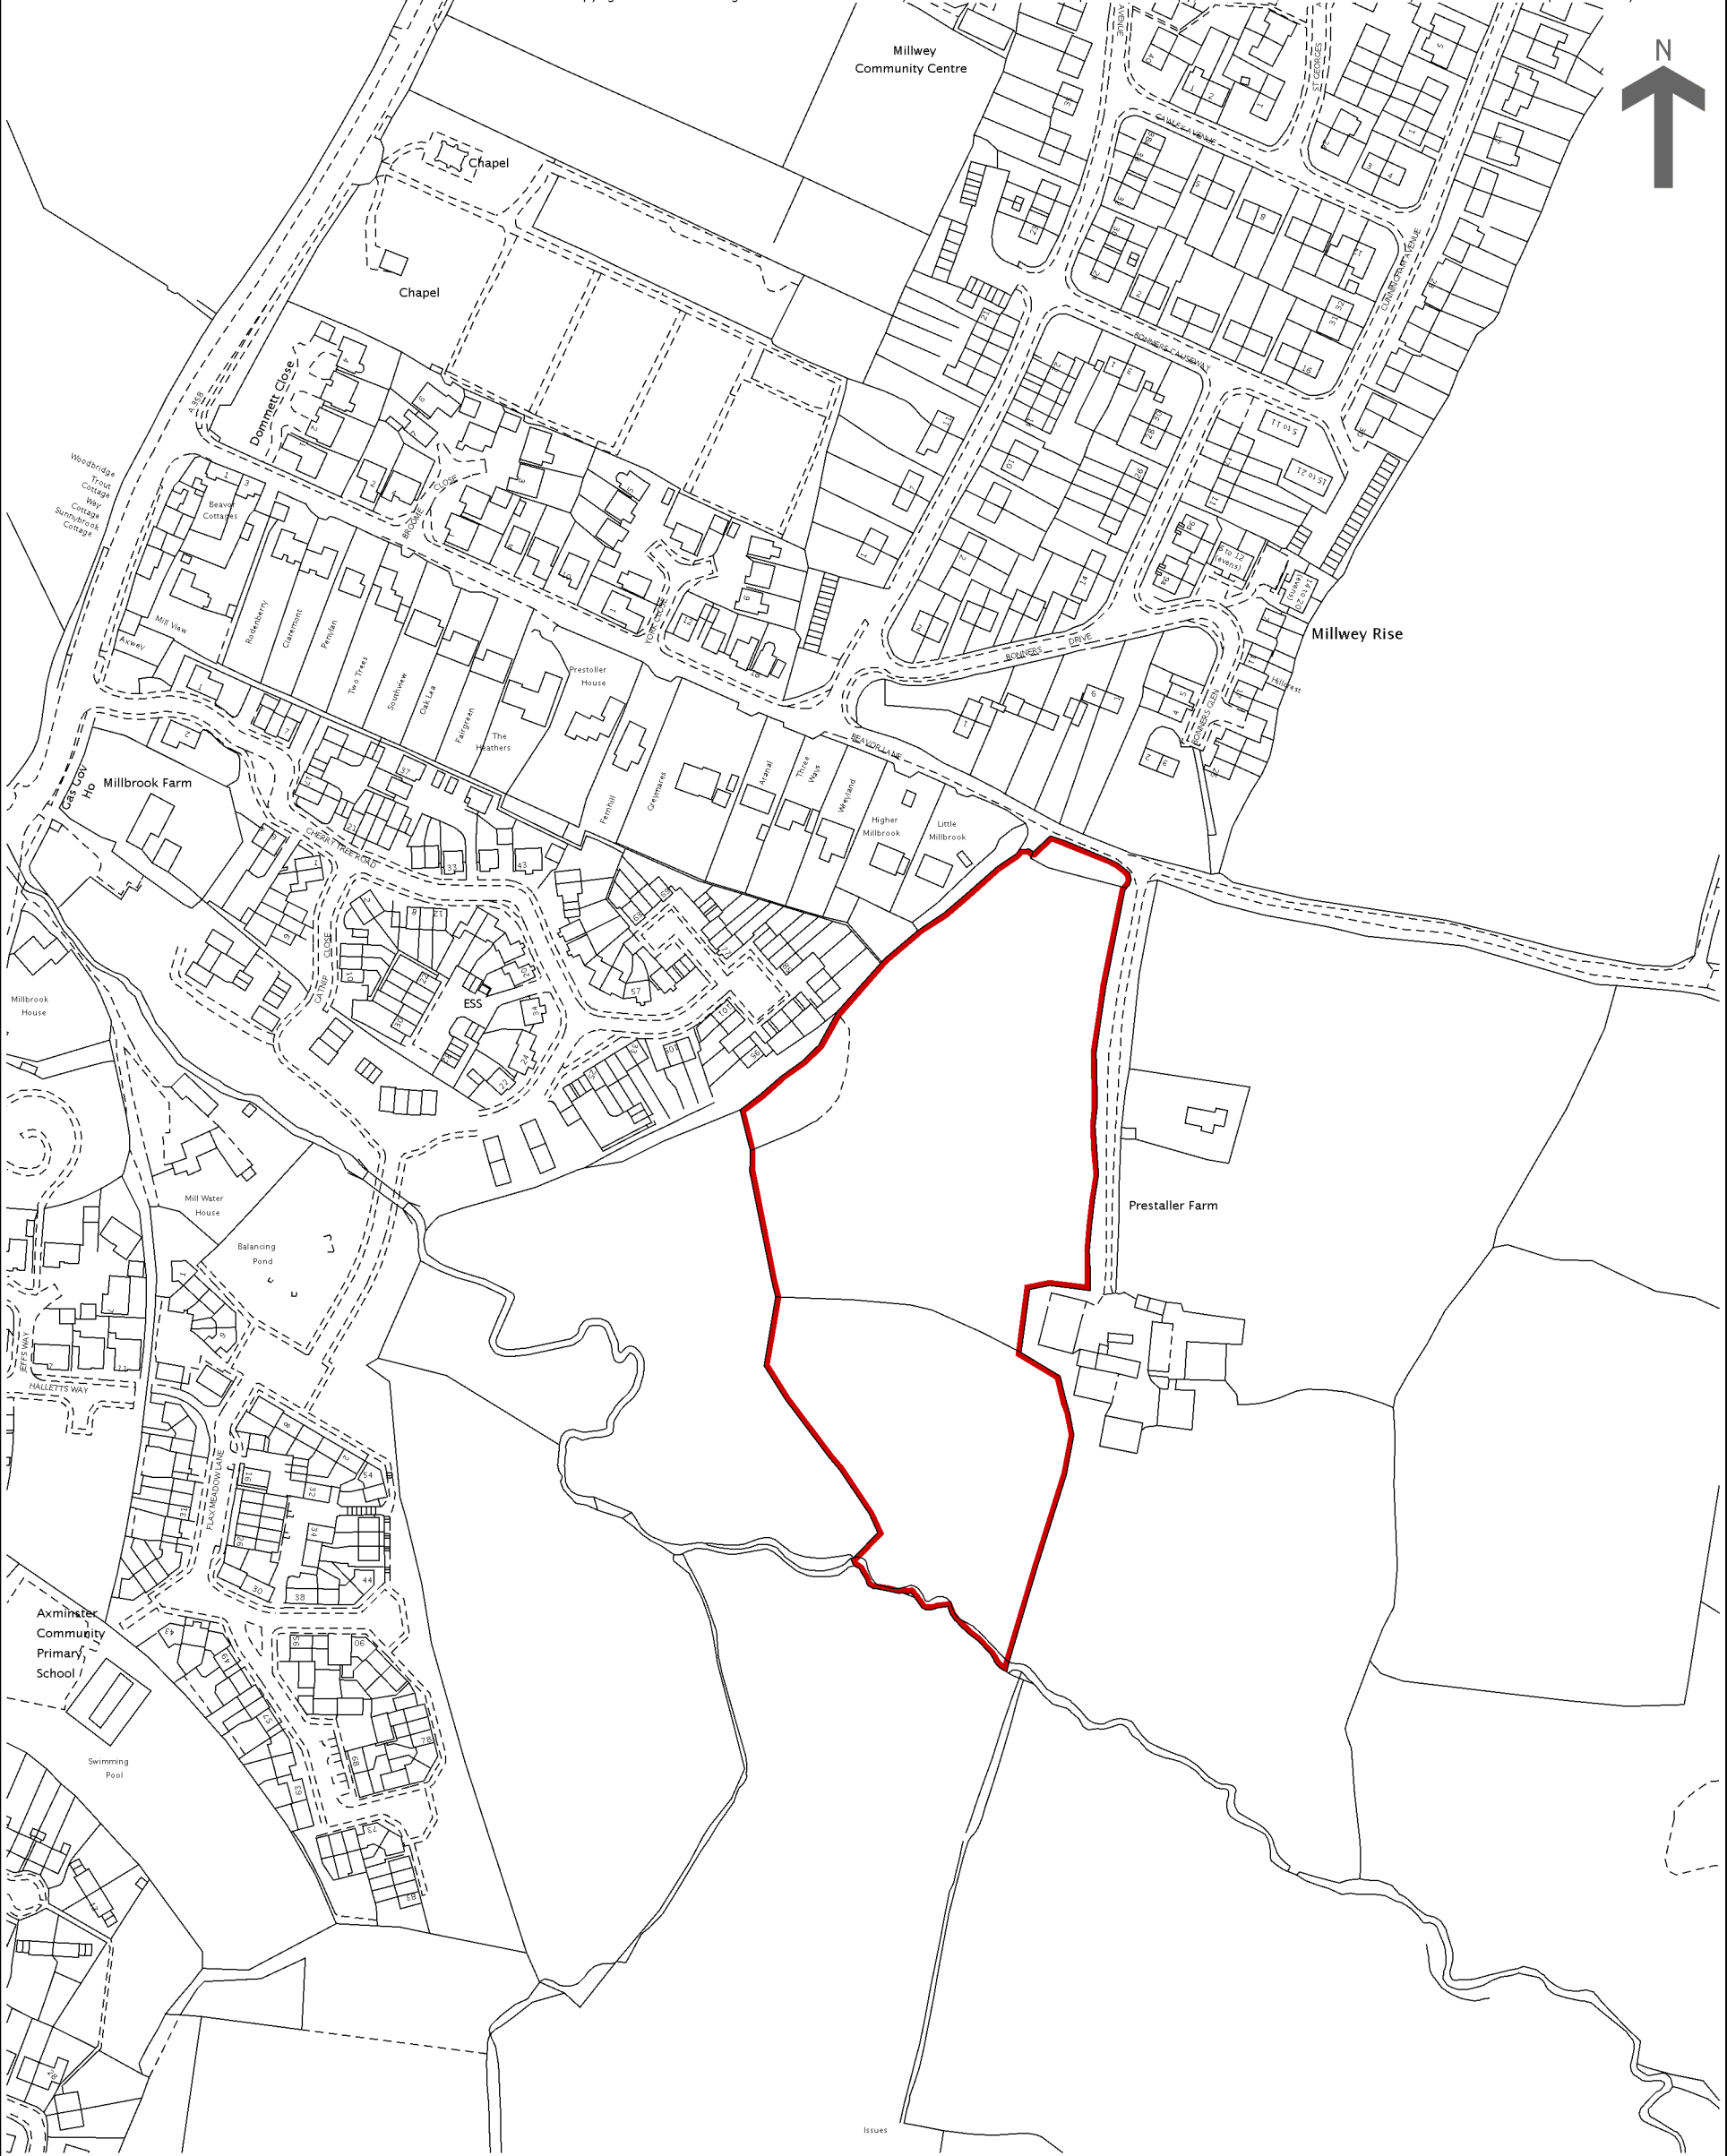

Land Registry Current title plan

Title number **DN630834**
Ordnance Survey map reference **SY3098NE**
Scale **1:2500**
Administrative area **Devon : East Devon**

© Crown copyright and database rights 2013 Ordnance Survey 100026316. You are not permitted to copy, sub-license, distribute or sell any of this data to third parties in any form.

This is a print of the view of the title plan obtained from Land Registry showing the state of the title plan on 14 April 2014 at 14:23:06. This title plan shows the general position, not the exact line, of the boundaries. It may be subject to distortions in scale. Measurements scaled from this plan may not match measurements between the same points on the ground. See Land Registry Public Guide 19 - Title plans and boundaries.