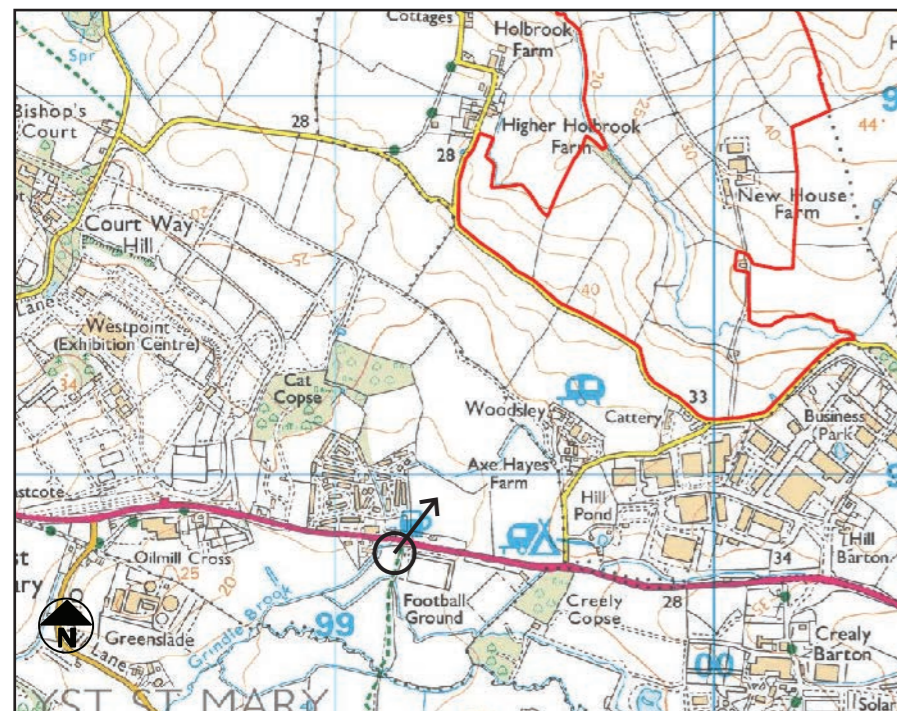

VIEWPOINT PHOTOGRAPH 13 (NORTH-EAST)

Facing North-East from A3052 including PRow in field

VIEWPOINT PHOTOGRAPH 13 (SOUTH-EAST)

Facing South-East from A3052 including PRow in field

VIEWPOINT PHOTOGRAPH 14 (NORTH-WEST)

Facing North West on A3052

VIEWPOINT PHOTOGRAPH 14 (NORTH-EAST)
Facing North East on A3052

VIEWPOINT PHOTOGRAPH 15 (NORTH-WEST)
Facing North West on Oil Mill Lane

VIEWPOINT PHOTOGRAPH 15 (NORTH-EAST)
Facing North East on Oil Mill Lane

VIEWPOINT PHOTOGRAPH 16 (NORTH-WEST)
Facing North West on Lower Hill

VIEWPOINT PHOTOGRAPH 16 (NORTH-EAST)
Facing North East on Lower Hill

VIEWPOINT PHOTOGRAPH 17 (NORTH-WEST)

Facing North-West at Greendale Farm Shop

VIEWPOINT PHOTOGRAPH 18 (SOUTH-WEST)

Facing South West from Park Farm nr A3184 (Site not visible but within ZTV)