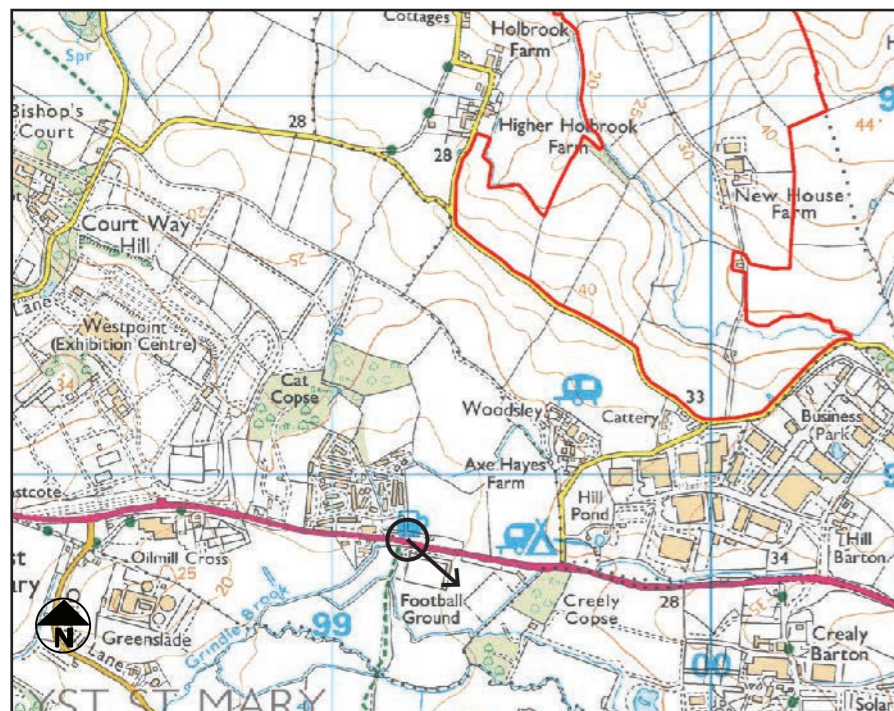

VIEWPOINT PHOTOGRAPH 13 (NORTH-EAST)

Facing North-East from A3052 including PRow in field

VIEWPOINT PHOTOGRAPH 13 (SOUTH-EAST)

Facing South-East from A3052 including PRow in field

VIEWPOINT PHOTOGRAPH 14 (NORTH-WEST)

Facing North West on A3052

VIEWPOINT PHOTOGRAPH 14 (NORTH-EAST)
Facing North East on A3052

VIEWPOINT PHOTOGRAPH 15 (NORTH-WEST)
Facing North West on Oil Mill Lane

VIEWPOINT PHOTOGRAPH 15 (NORTH-EAST)
Facing North East on Oil Mill Lane

VIEWPOINT PHOTOGRAPH 16 (NORTH-WEST)
Facing North West on Lower Hill

VIEWPOINT PHOTOGRAPH 16 (NORTH-EAST)
Facing North East on Lower Hill

VIEWPOINT PHOTOGRAPH 17 (NORTH-WEST)

Facing North-West at Greendale Farm Shop

VIEWPOINT PHOTOGRAPH 18 (SOUTH-WEST)

Facing South West from Park Farm nr A3184 (Site not visible but within ZTV)