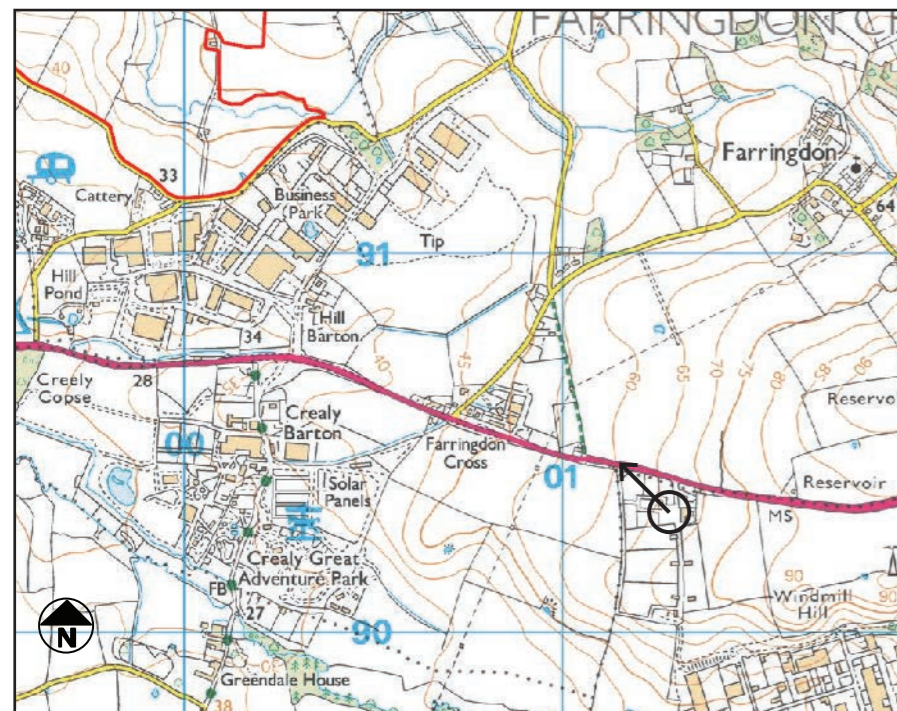

Facing North West on A3052

VIEWPOINT PHOTOGRAPH 14 (NORTH-EAST)
Facing North East on A3052

VIEWPOINT PHOTOGRAPH 15 (NORTH-WEST)
Facing North West on Oil Mill Lane

VIEWPOINT PHOTOGRAPH 15 (NORTH-EAST)
Facing North East on Oil Mill Lane

VIEWPOINT PHOTOGRAPH 16 (NORTH-WEST)
Facing North West on Lower Hill

VIEWPOINT PHOTOGRAPH 16 (NORTH-EAST)
Facing North East on Lower Hill

VIEWPOINT PHOTOGRAPH 17 (NORTH-WEST)

Facing North-West at Greendale Farm Shop

VIEWPOINT PHOTOGRAPH 18 (SOUTH-WEST)

Facing South West from Park Farm nr A3184 (Site not visible but within ZTV)