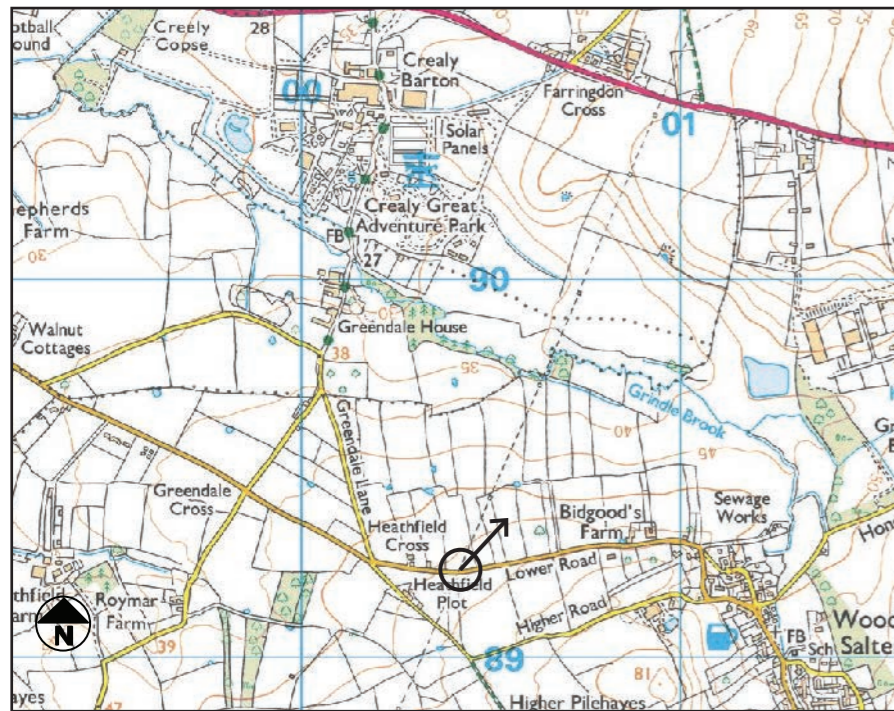

VIEWPOINT PHOTOGRAPH 13 (NORTH-EAST)

Facing North-East from A3052 including PRow in field

VIEWPOINT PHOTOGRAPH 13 (SOUTH-EAST)

Facing South-East from A3052 including PRow in field

VIEWPOINT PHOTOGRAPH 14 (NORTH-WEST)

Facing North West on A3052

VIEWPOINT PHOTOGRAPH 14 (NORTH-EAST)
Facing North East on A3052

VIEWPOINT PHOTOGRAPH 15 (NORTH-WEST)
Facing North West on Oil Mill Lane

VIEWPOINT PHOTOGRAPH 15 (NORTH-EAST)
Facing North East on Oil Mill Lane

VIEWPOINT PHOTOGRAPH 16 (NORTH-WEST)
Facing North West on Lower Hill

VIEWPOINT PHOTOGRAPH 16 (NORTH-EAST)
Facing North East on Lower Hill

VIEWPOINT PHOTOGRAPH 17 (NORTH-WEST)

Facing North-West at Greendale Farm Shop

VIEWPOINT PHOTOGRAPH 18 (SOUTH-WEST)

Facing South West from Park Farm nr A3184 (Site not visible but within ZTV)