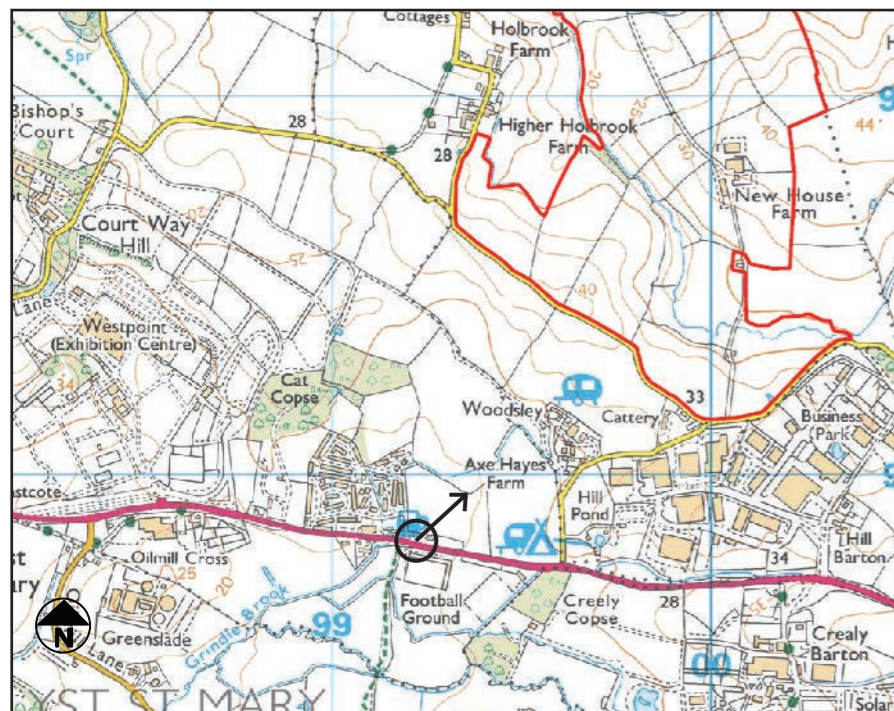

VIEWPOINT PHOTOGRAPH 13 (NORTH-EAST)

Facing North-East from A3052 including PRow in field

VIEWPOINT PHOTOGRAPH 13 (SOUTH-EAST)

Facing South-East from A3052 including PRow in field

VIEWPOINT PHOTOGRAPH 14 (NORTH-WEST)

Facing North West on A3052

VIEWPOINT PHOTOGRAPH 14 (NORTH-EAST)
Facing North East on A3052

VIEWPOINT PHOTOGRAPH 15 (NORTH-WEST)
Facing North West on Oil Mill Lane

VIEWPOINT PHOTOGRAPH 15 (NORTH-EAST)
Facing North East on Oil Mill Lane

VIEWPOINT PHOTOGRAPH 16 (NORTH-WEST)
Facing North West on Lower Hill

VIEWPOINT PHOTOGRAPH 16 (NORTH-EAST)
Facing North East on Lower Hill

VIEWPOINT PHOTOGRAPH 17 (NORTH-WEST)

Facing North-West at Greendale Farm Shop

VIEWPOINT PHOTOGRAPH 18 (SOUTH-WEST)

Facing South West from Park Farm nr A3184 (Site not visible but within ZTV)