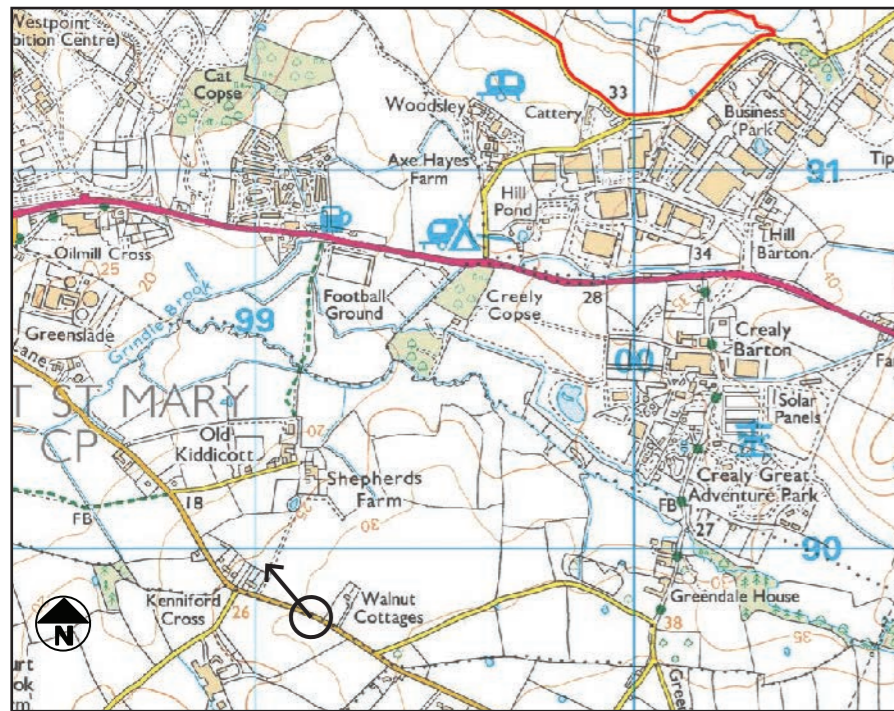

VIEWPOINT PHOTOGRAPH 13 (NORTH-EAST)

Facing North-East from A3052 including PRow in field

VIEWPOINT PHOTOGRAPH 13 (SOUTH-EAST)

Facing South-East from A3052 including PRow in field

VIEWPOINT PHOTOGRAPH 14 (NORTH-WEST)

Facing North West on A3052

VIEWPOINT PHOTOGRAPH 14 (NORTH-EAST)
Facing North East on A3052

VIEWPOINT PHOTOGRAPH 15 (NORTH-WEST)
Facing North West on Oil Mill Lane

VIEWPOINT PHOTOGRAPH 15 (NORTH-EAST)
Facing North East on Oil Mill Lane

VIEWPOINT PHOTOGRAPH 16 (NORTH-WEST)
Facing North West on Lower Hill

VIEWPOINT PHOTOGRAPH 16 (NORTH-EAST)
Facing North East on Lower Hill

VIEWPOINT PHOTOGRAPH 17 (NORTH-WEST)

Facing North-West at Greendale Farm Shop

VIEWPOINT PHOTOGRAPH 18 (SOUTH-WEST)

Facing South West from Park Farm nr A3184 (Site not visible but within ZTV)