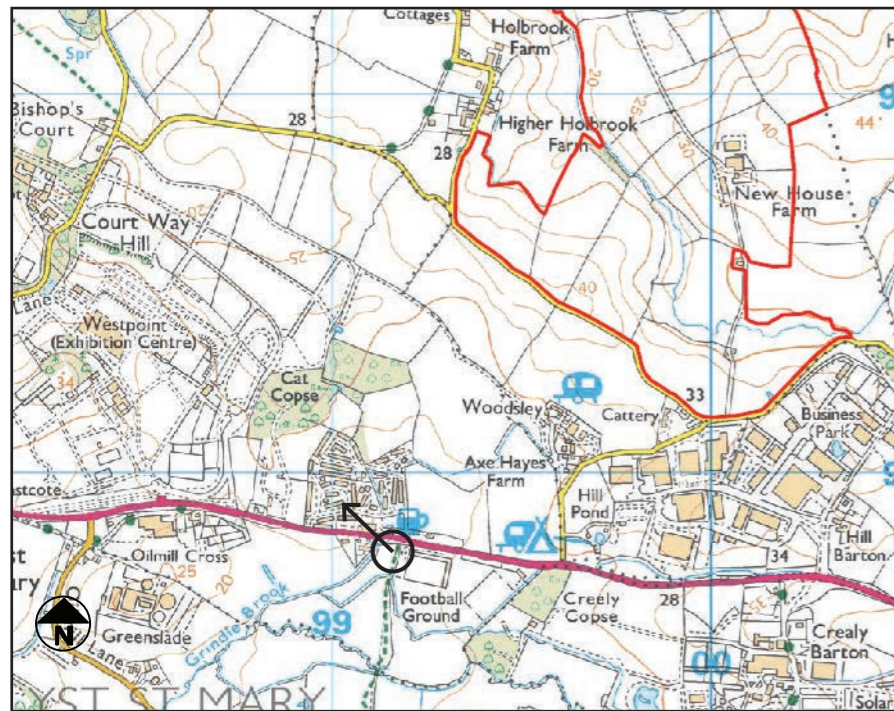

VIEWPOINT PHOTOGRAPH 13 (NORTH-EAST)

Facing North-East from A3052 including PRow in field

VIEWPOINT PHOTOGRAPH 13 (SOUTH-EAST)

Facing South-East from A3052 including PRow in field

VIEWPOINT PHOTOGRAPH 14 (NORTH-WEST)

Facing North West on A3052

VIEWPOINT PHOTOGRAPH 14 (NORTH-EAST)
Facing North East on A3052

VIEWPOINT PHOTOGRAPH 15 (NORTH-WEST)
Facing North West on Oil Mill Lane

VIEWPOINT PHOTOGRAPH 15 (NORTH-EAST)
Facing North East on Oil Mill Lane

VIEWPOINT PHOTOGRAPH 16 (NORTH-WEST)
Facing North West on Lower Hill

VIEWPOINT PHOTOGRAPH 16 (NORTH-EAST)
Facing North East on Lower Hill

VIEWPOINT PHOTOGRAPH 17 (NORTH-WEST)

Facing North-West at Greendale Farm Shop

VIEWPOINT PHOTOGRAPH 18 (SOUTH-WEST)

Facing South West from Park Farm nr A3184 (Site not visible but within ZTV)