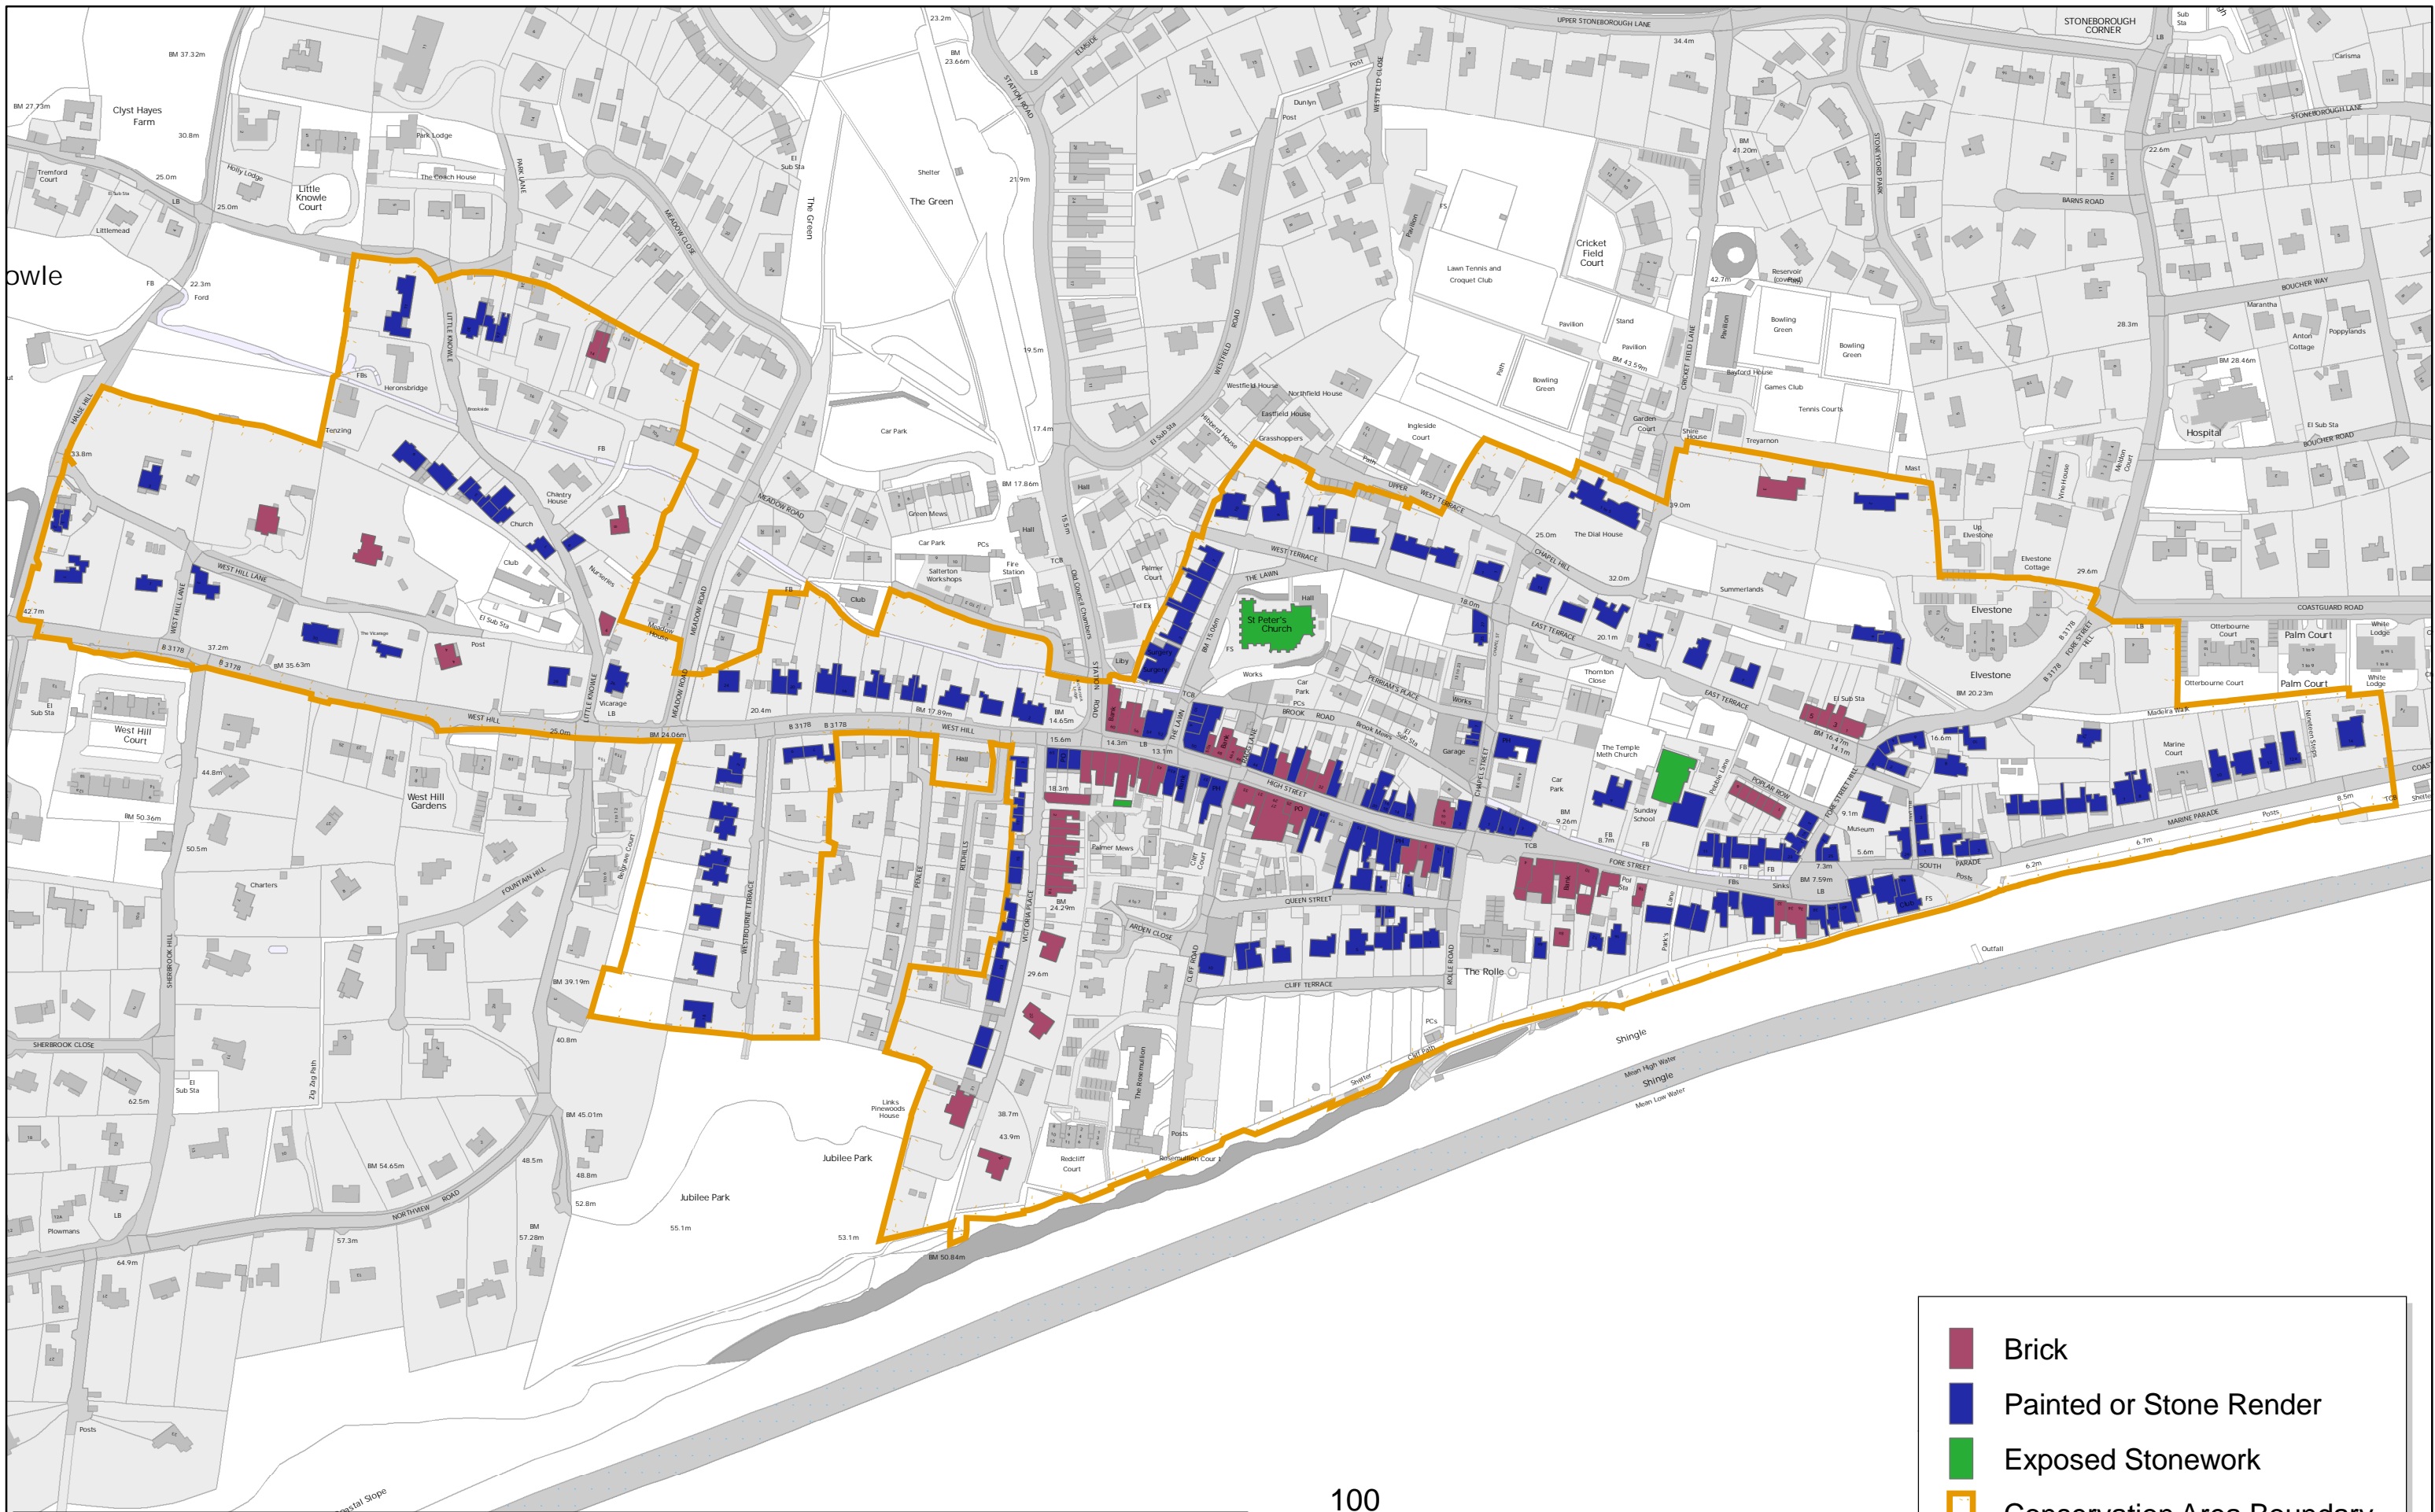

# Map 5 Building Materials - Walls

- Brick
- Painted or Stone Render
- Exposed Stonework
- Conservation Area Boundary

This map is reproduced from the Ordnance Survey material with the permission of Ordnance Survey on behalf of the Controller of Her Majesty's Stationery Office © Crown copyright. Unauthorised reproduction infringes Crown copyright and may lead to prosecution or civil proceedings. 100023746. 2007