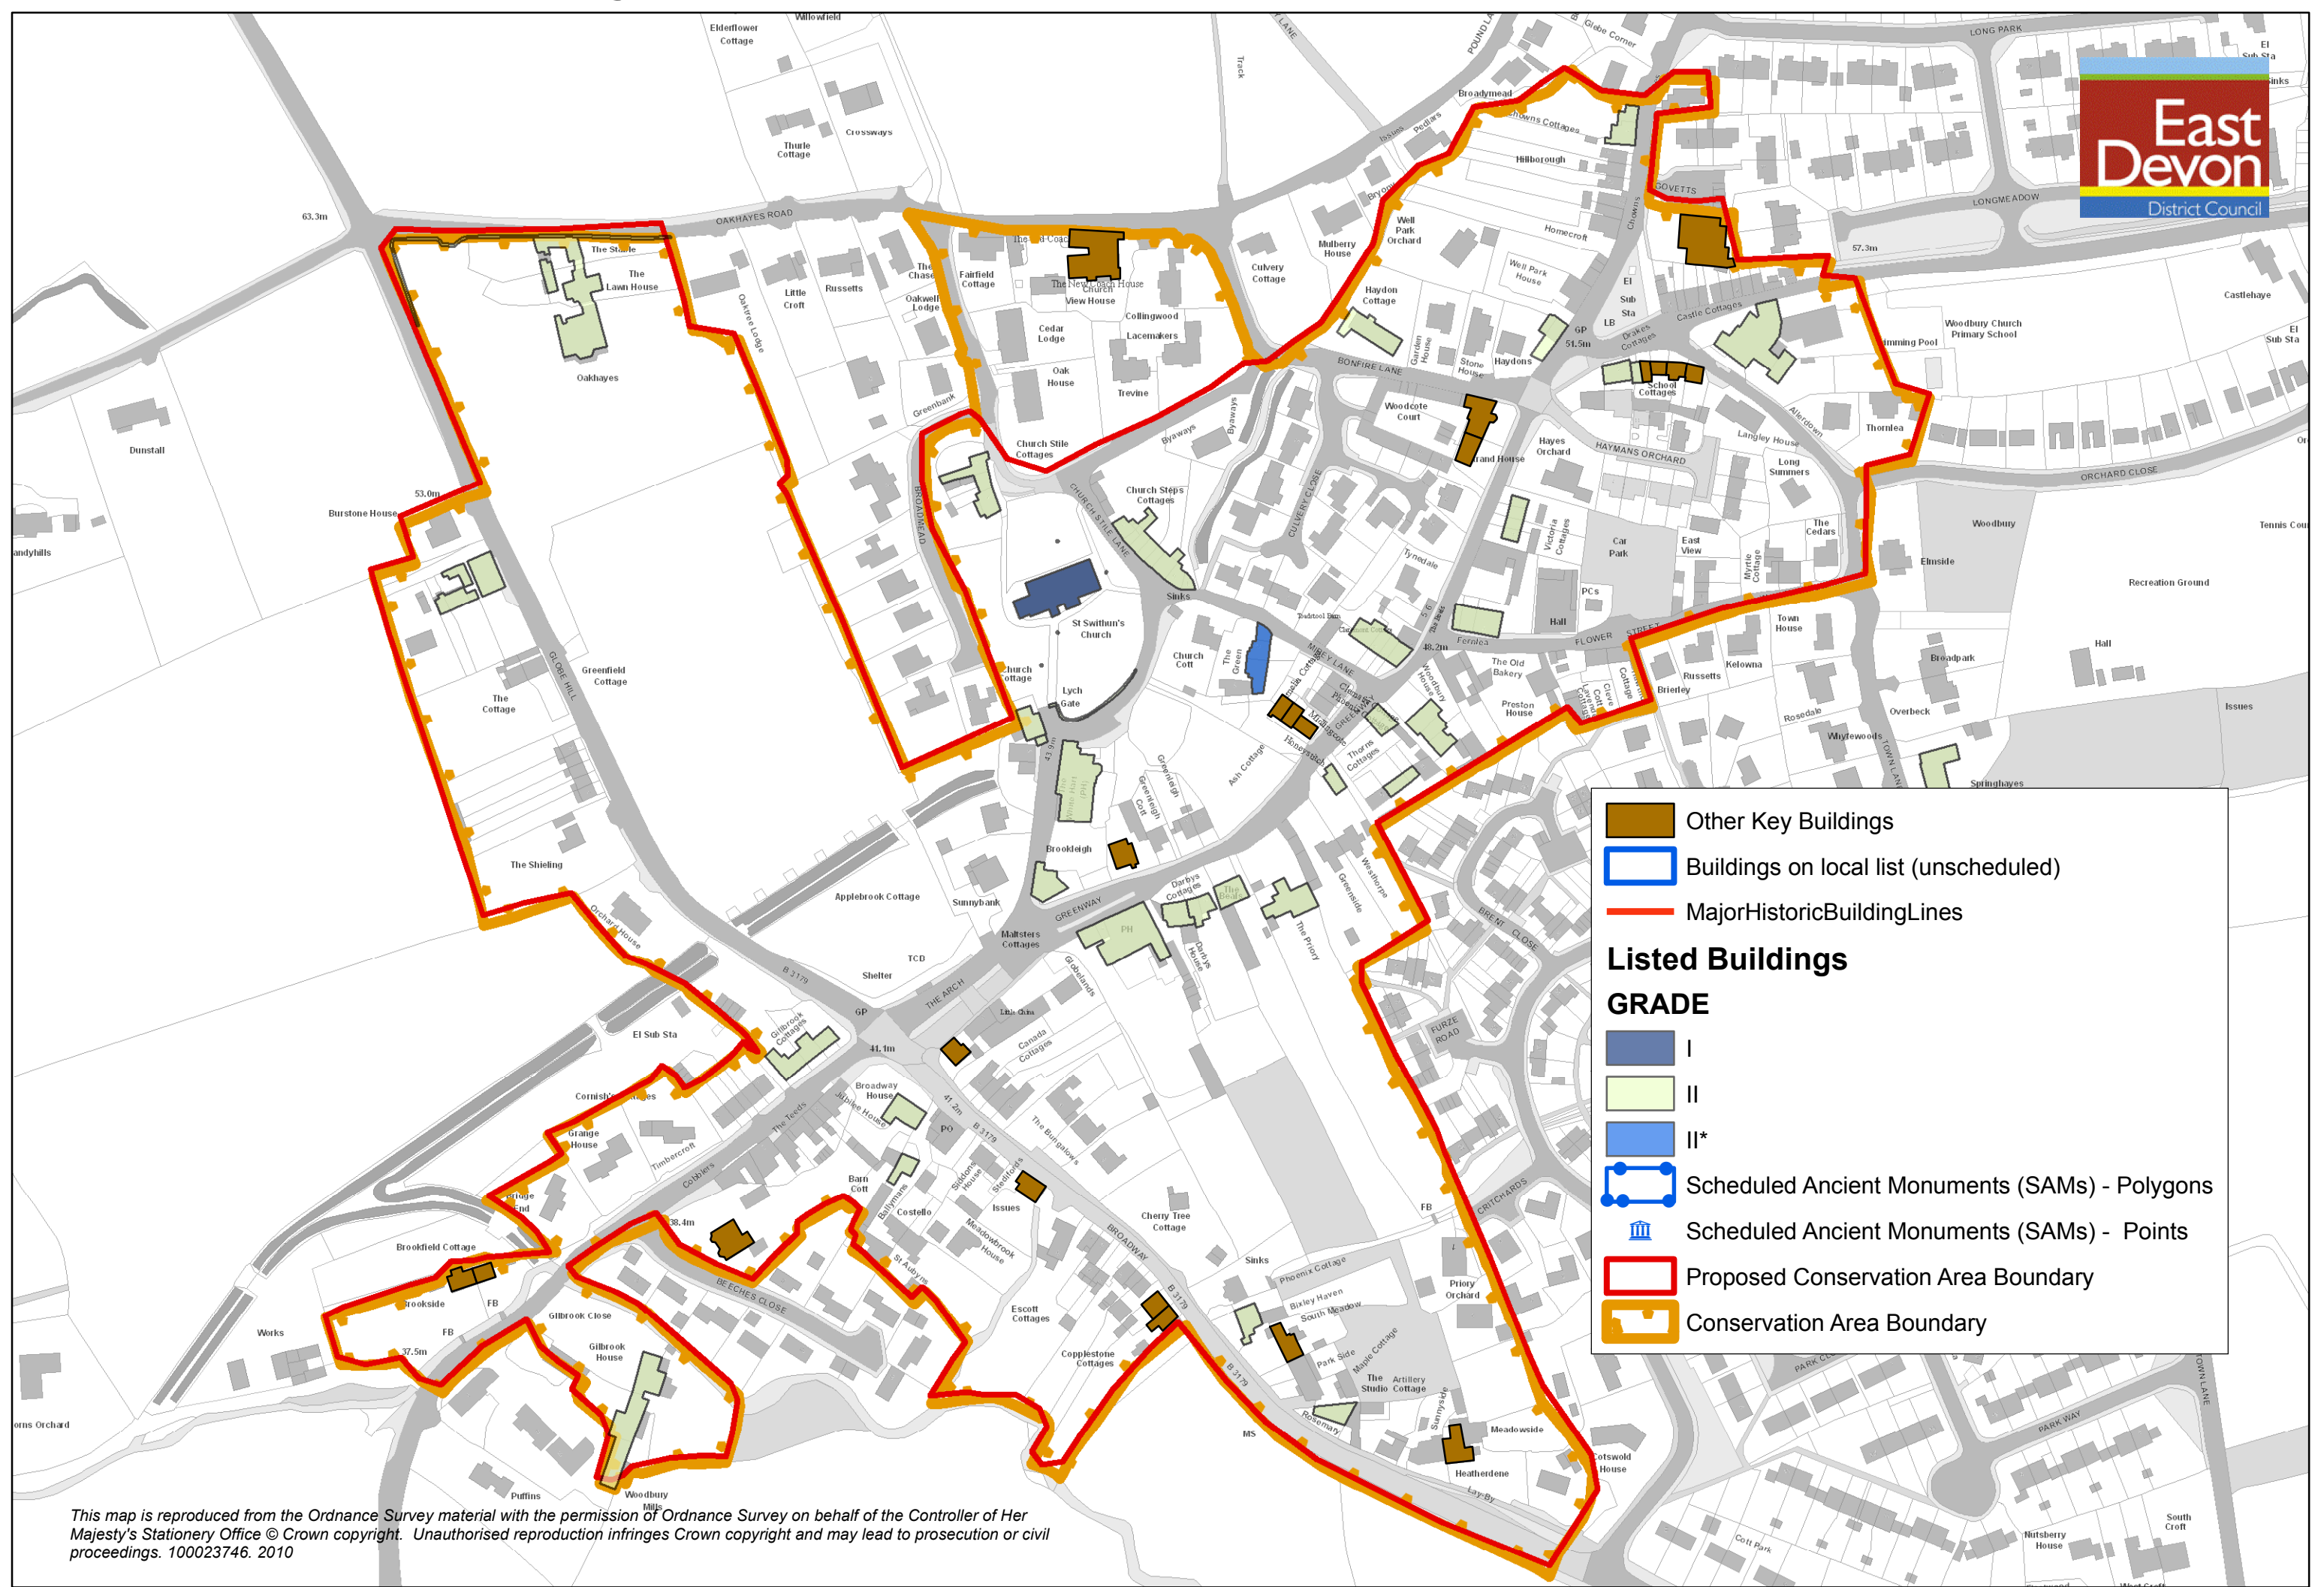

Map 1 Historic Building Character

- Other Key Buildings
- Buildings on local list (unscheduled)
- Major Historic Building Lines

Listed Buildings

GRADE

- I
- II
- II*

- Scheduled Ancient Monuments (SAMs) - Polygons
- Scheduled Ancient Monuments (SAMs) - Points
- Proposed Conservation Area Boundary
- Conservation Area Boundary

This map is reproduced from the Ordnance Survey material with the permission of Ordnance Survey on behalf of the Controller of Her Majesty's Stationery Office © Crown copyright. Unauthorised reproduction infringes Crown copyright and may lead to prosecution or civil proceedings. 100023746. 2010