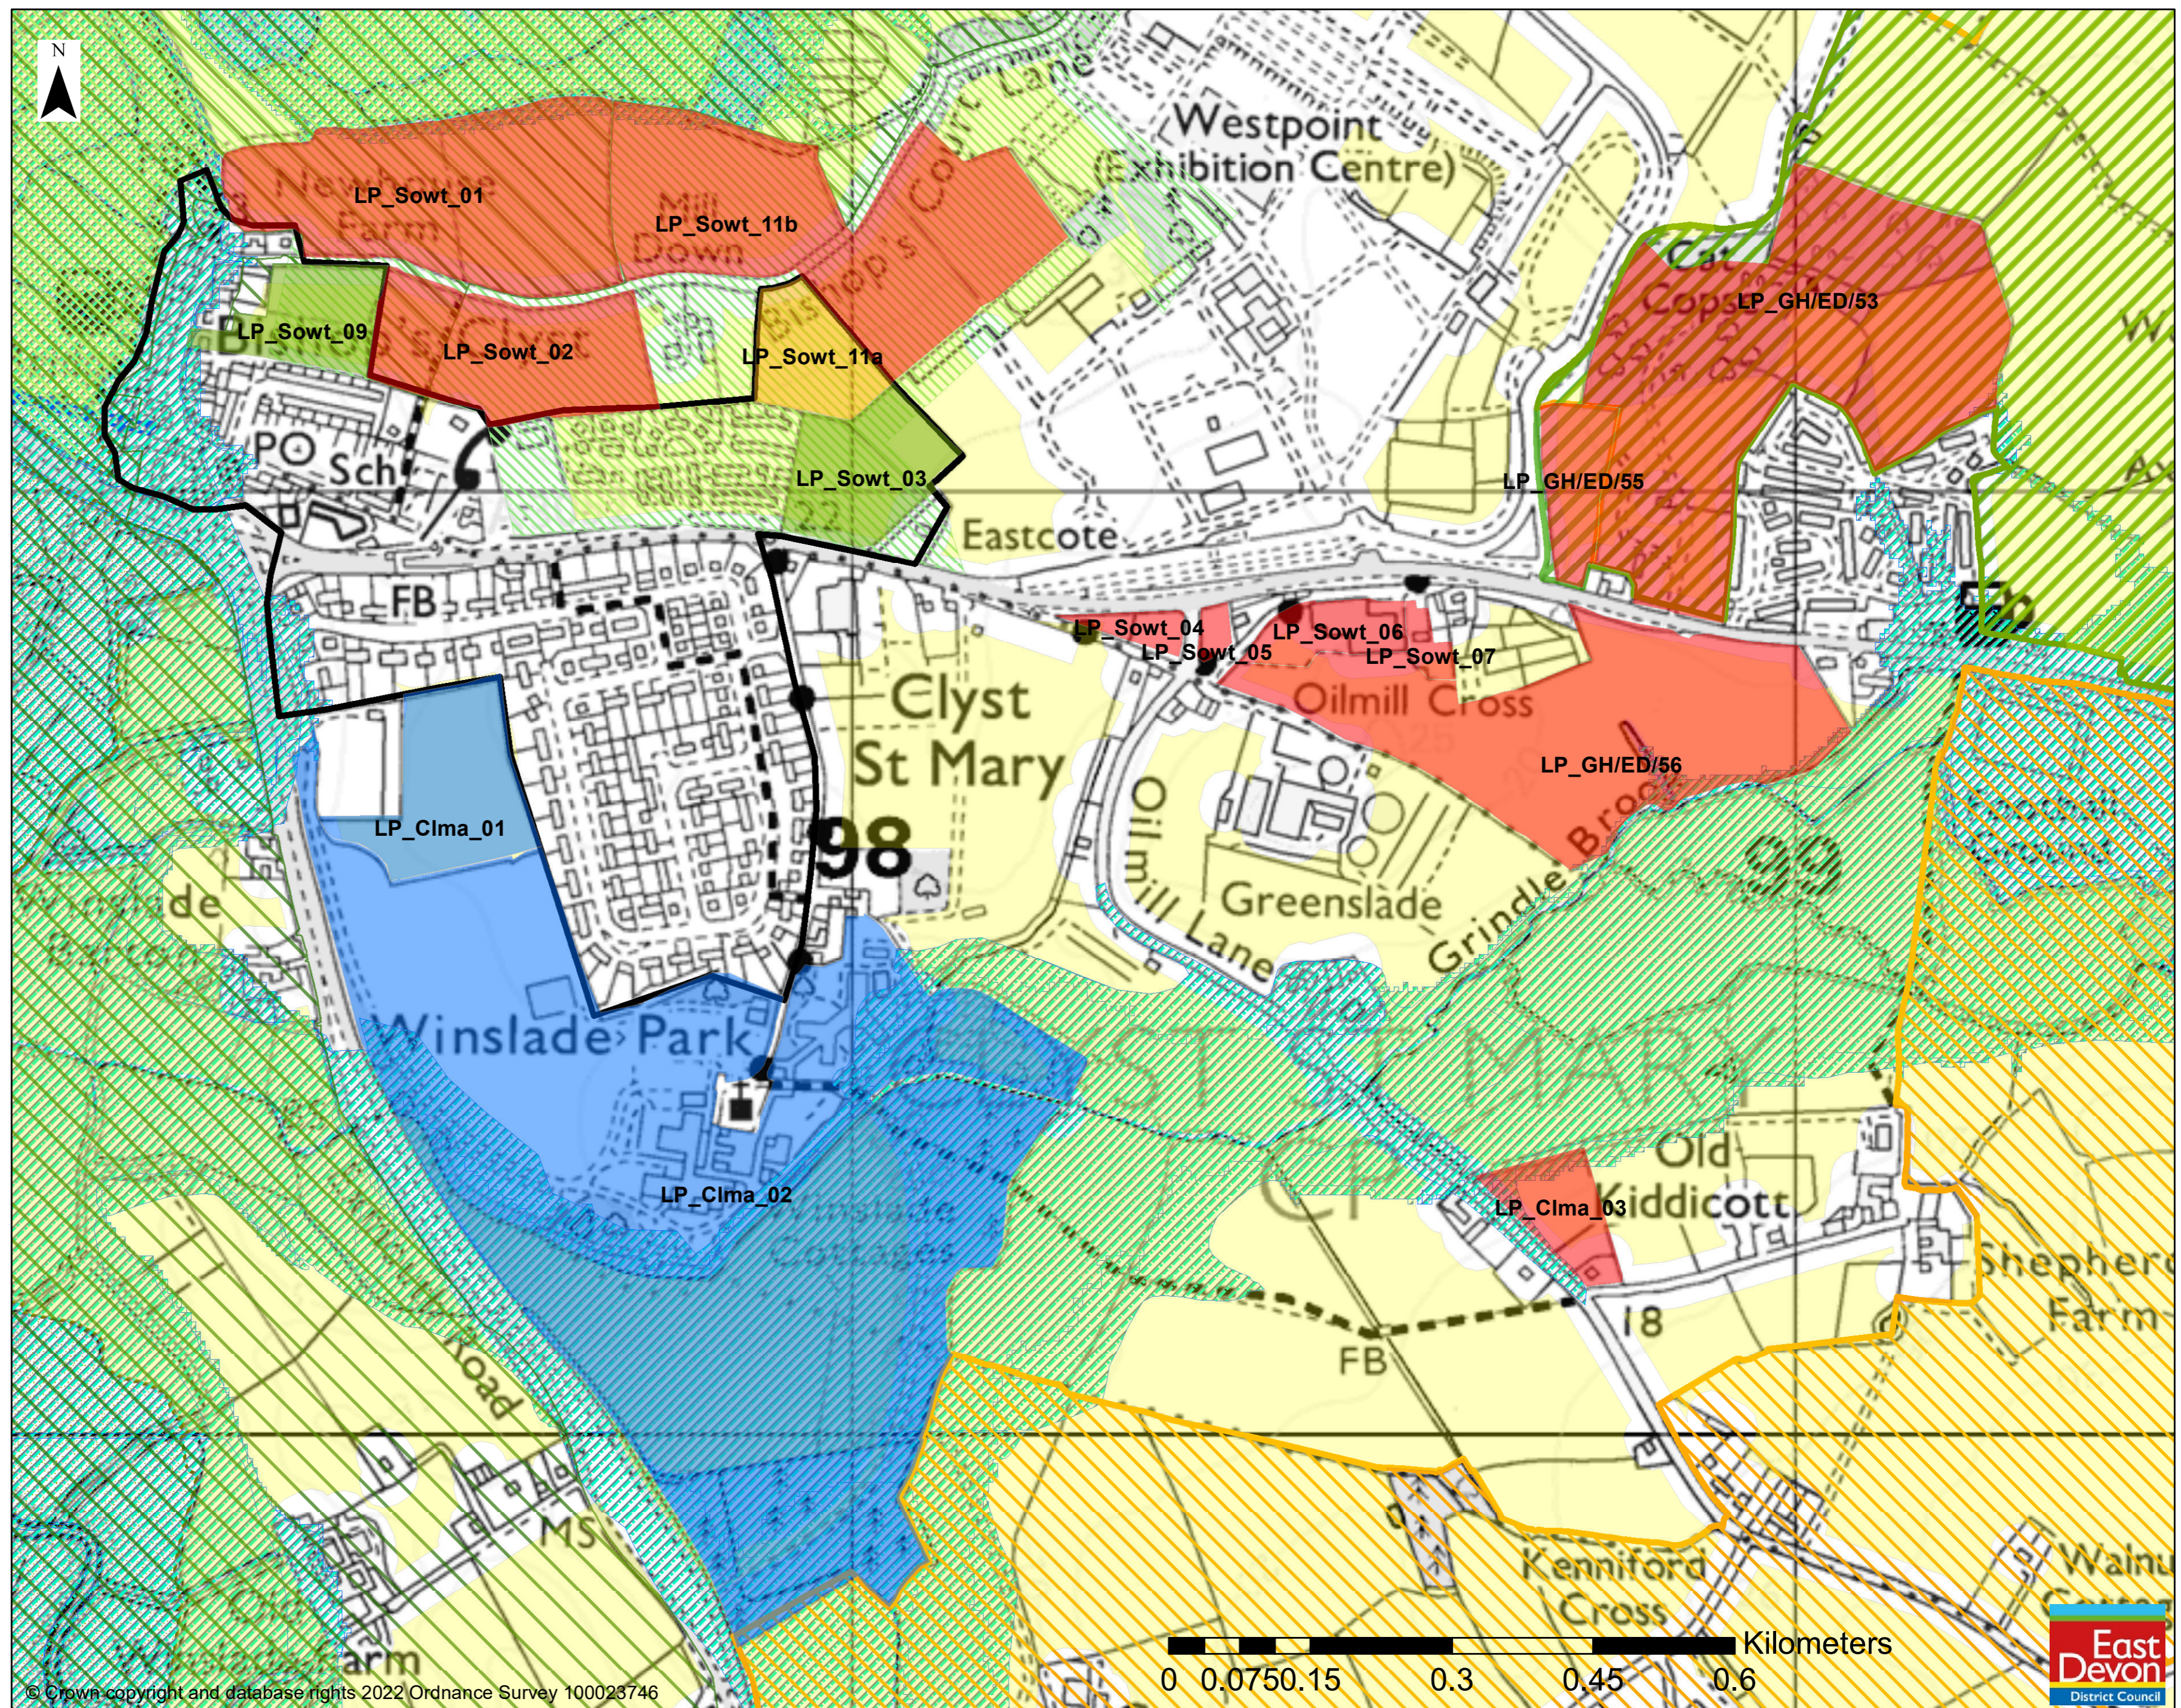

East Devon Local Plan 2020-2040 - Clyst St Mary

n.b. Items in the Legend that appear in regular type are for consultation; items in italics are for information only