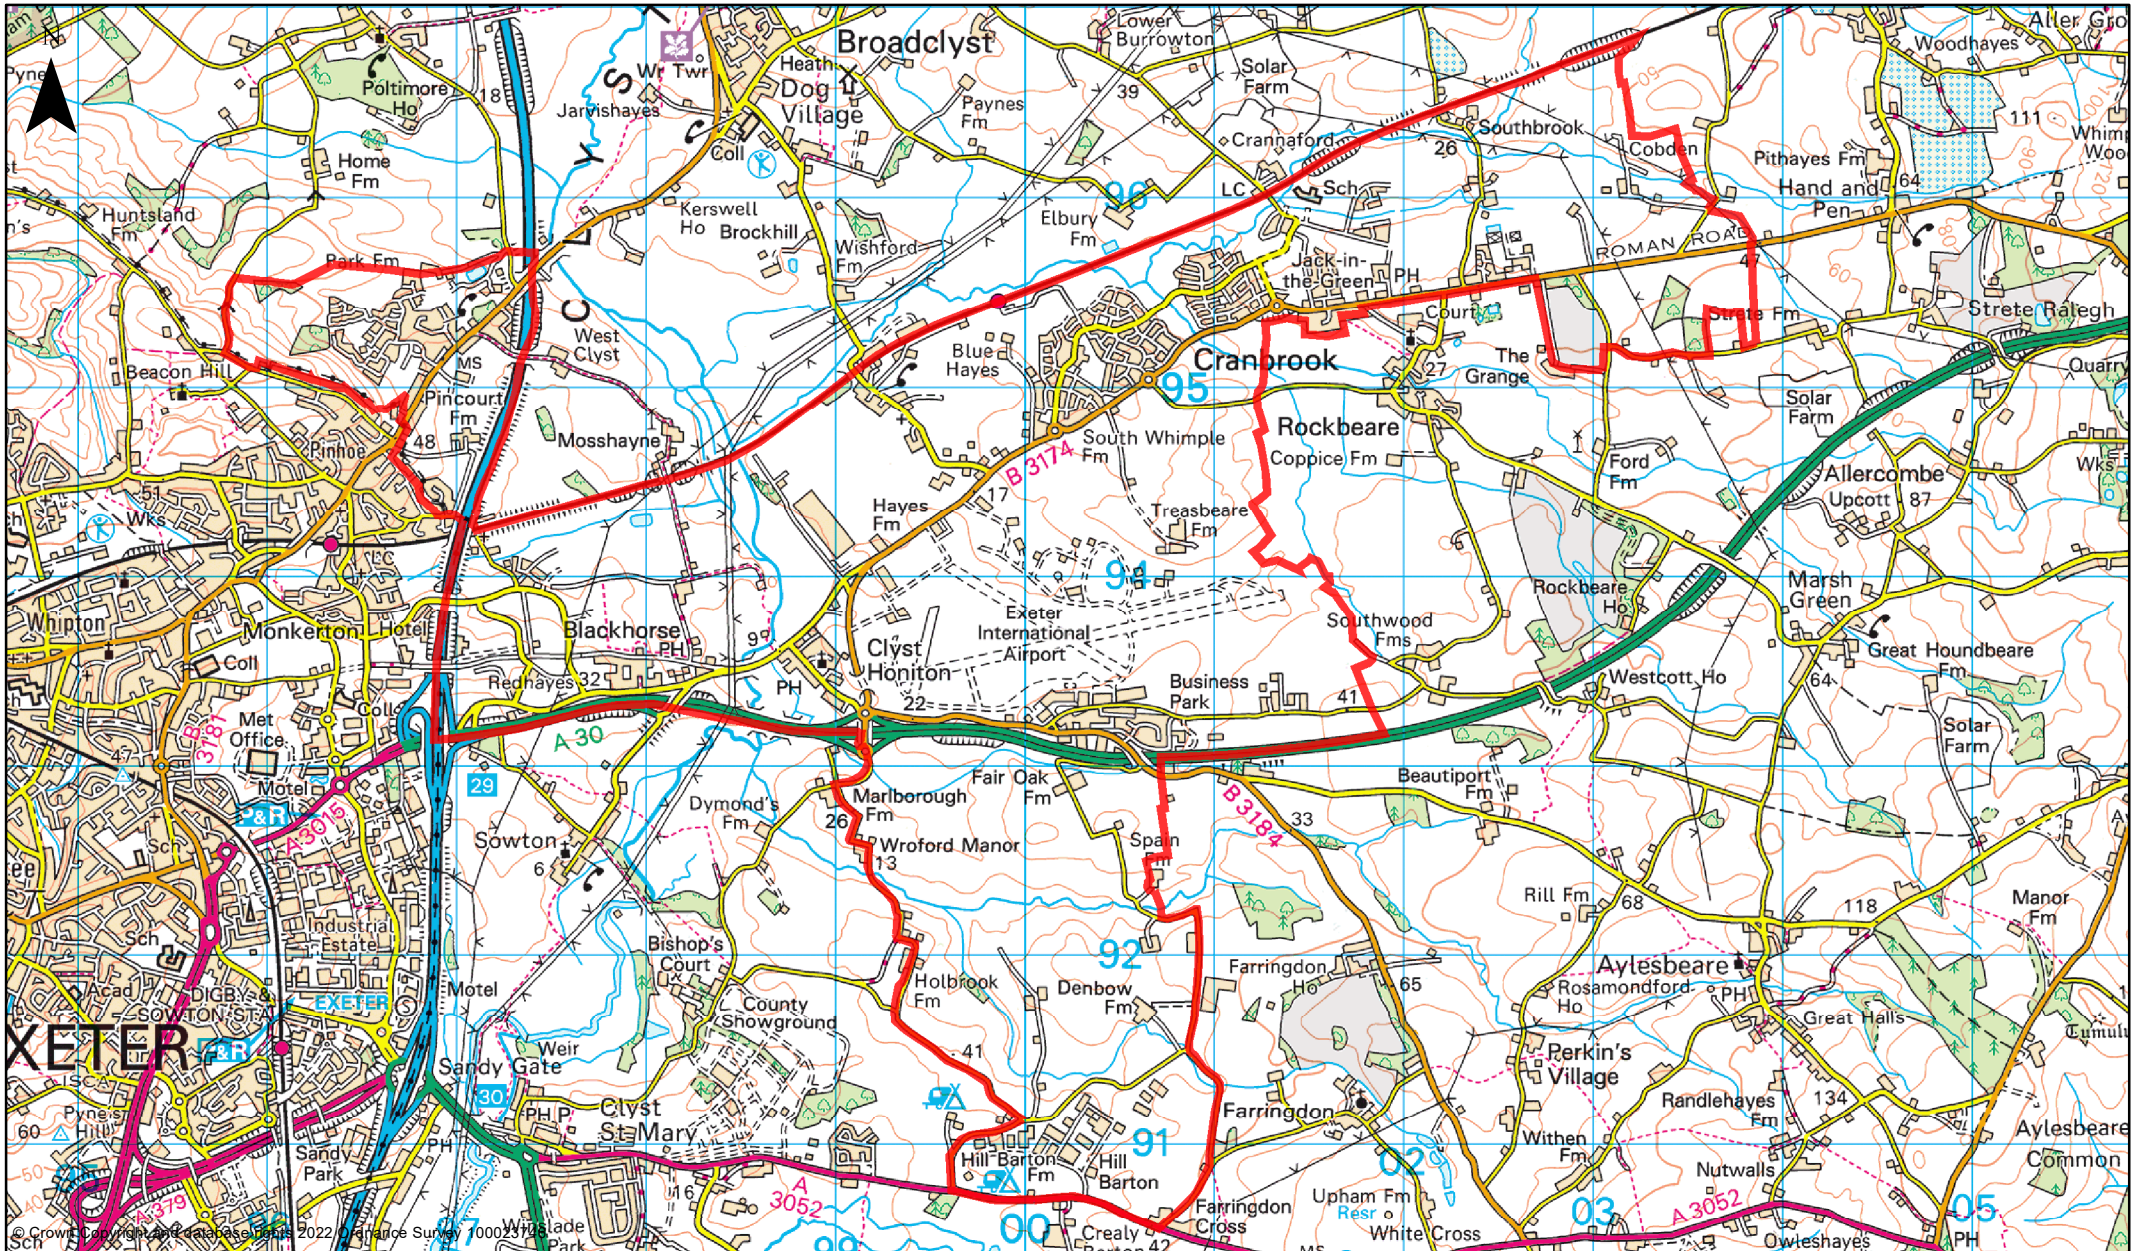

DH LDO Revised plan

Map Tile: SY0093NW Full Reference: SY00227 93722

1:39,929