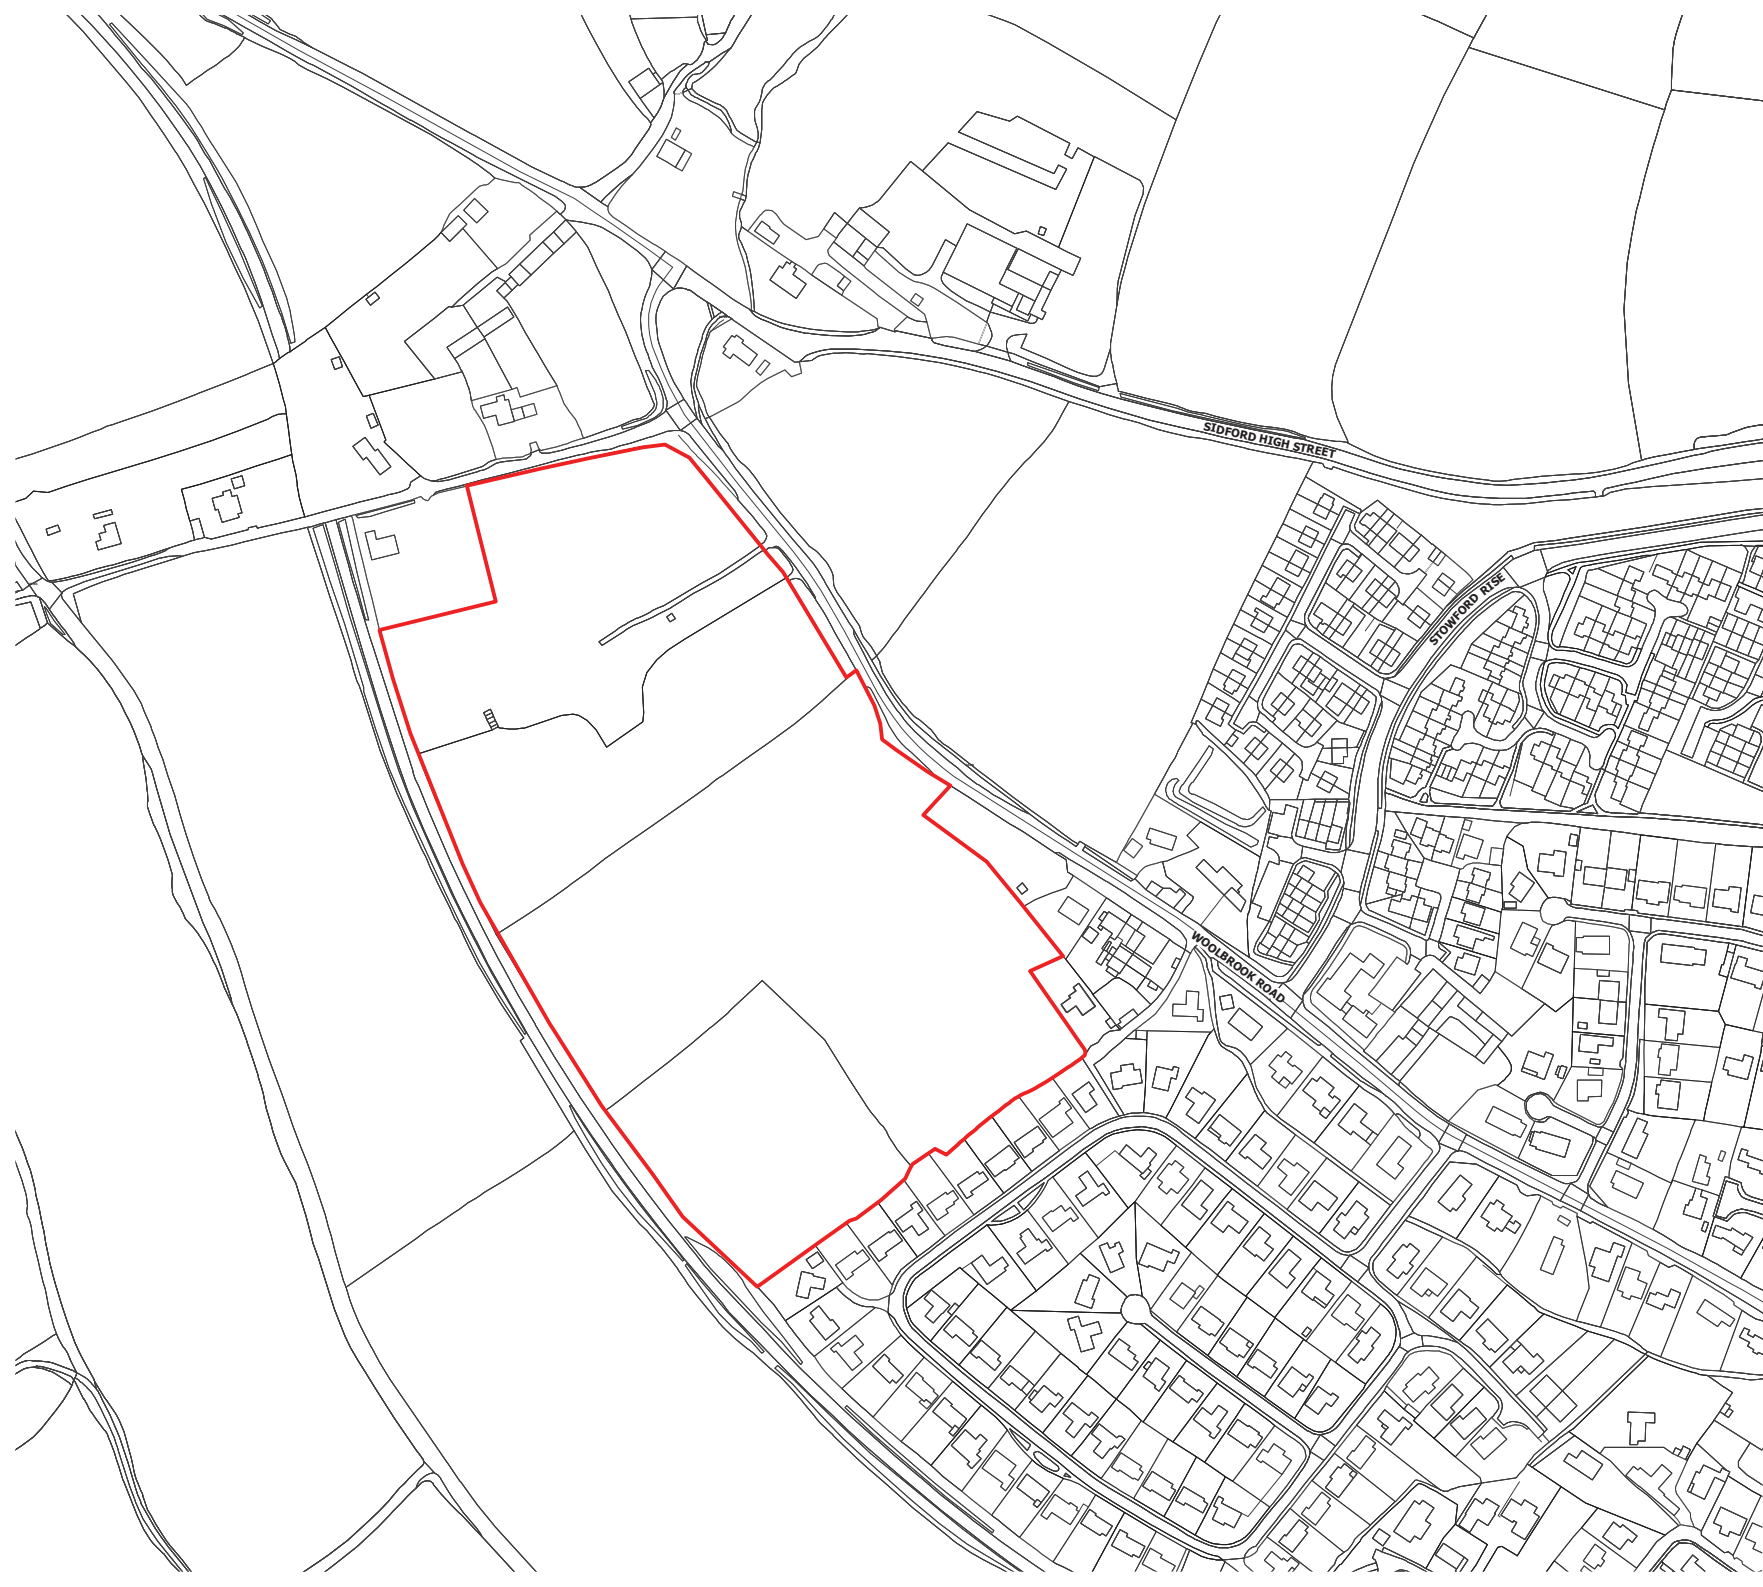

Woolbrook Road: Phase II
Sidmouth
Site location

A01

Key

Site boundary

A069155drgA01v1
File: A069155drf03v4.mcd

Scale 1:2500@A3

creative minds safe hands

WYG Planning & Environment
Hawthorn House, Chalfont Business Park, Wellington, Somerset, TA21 8YA

www.wyg.com