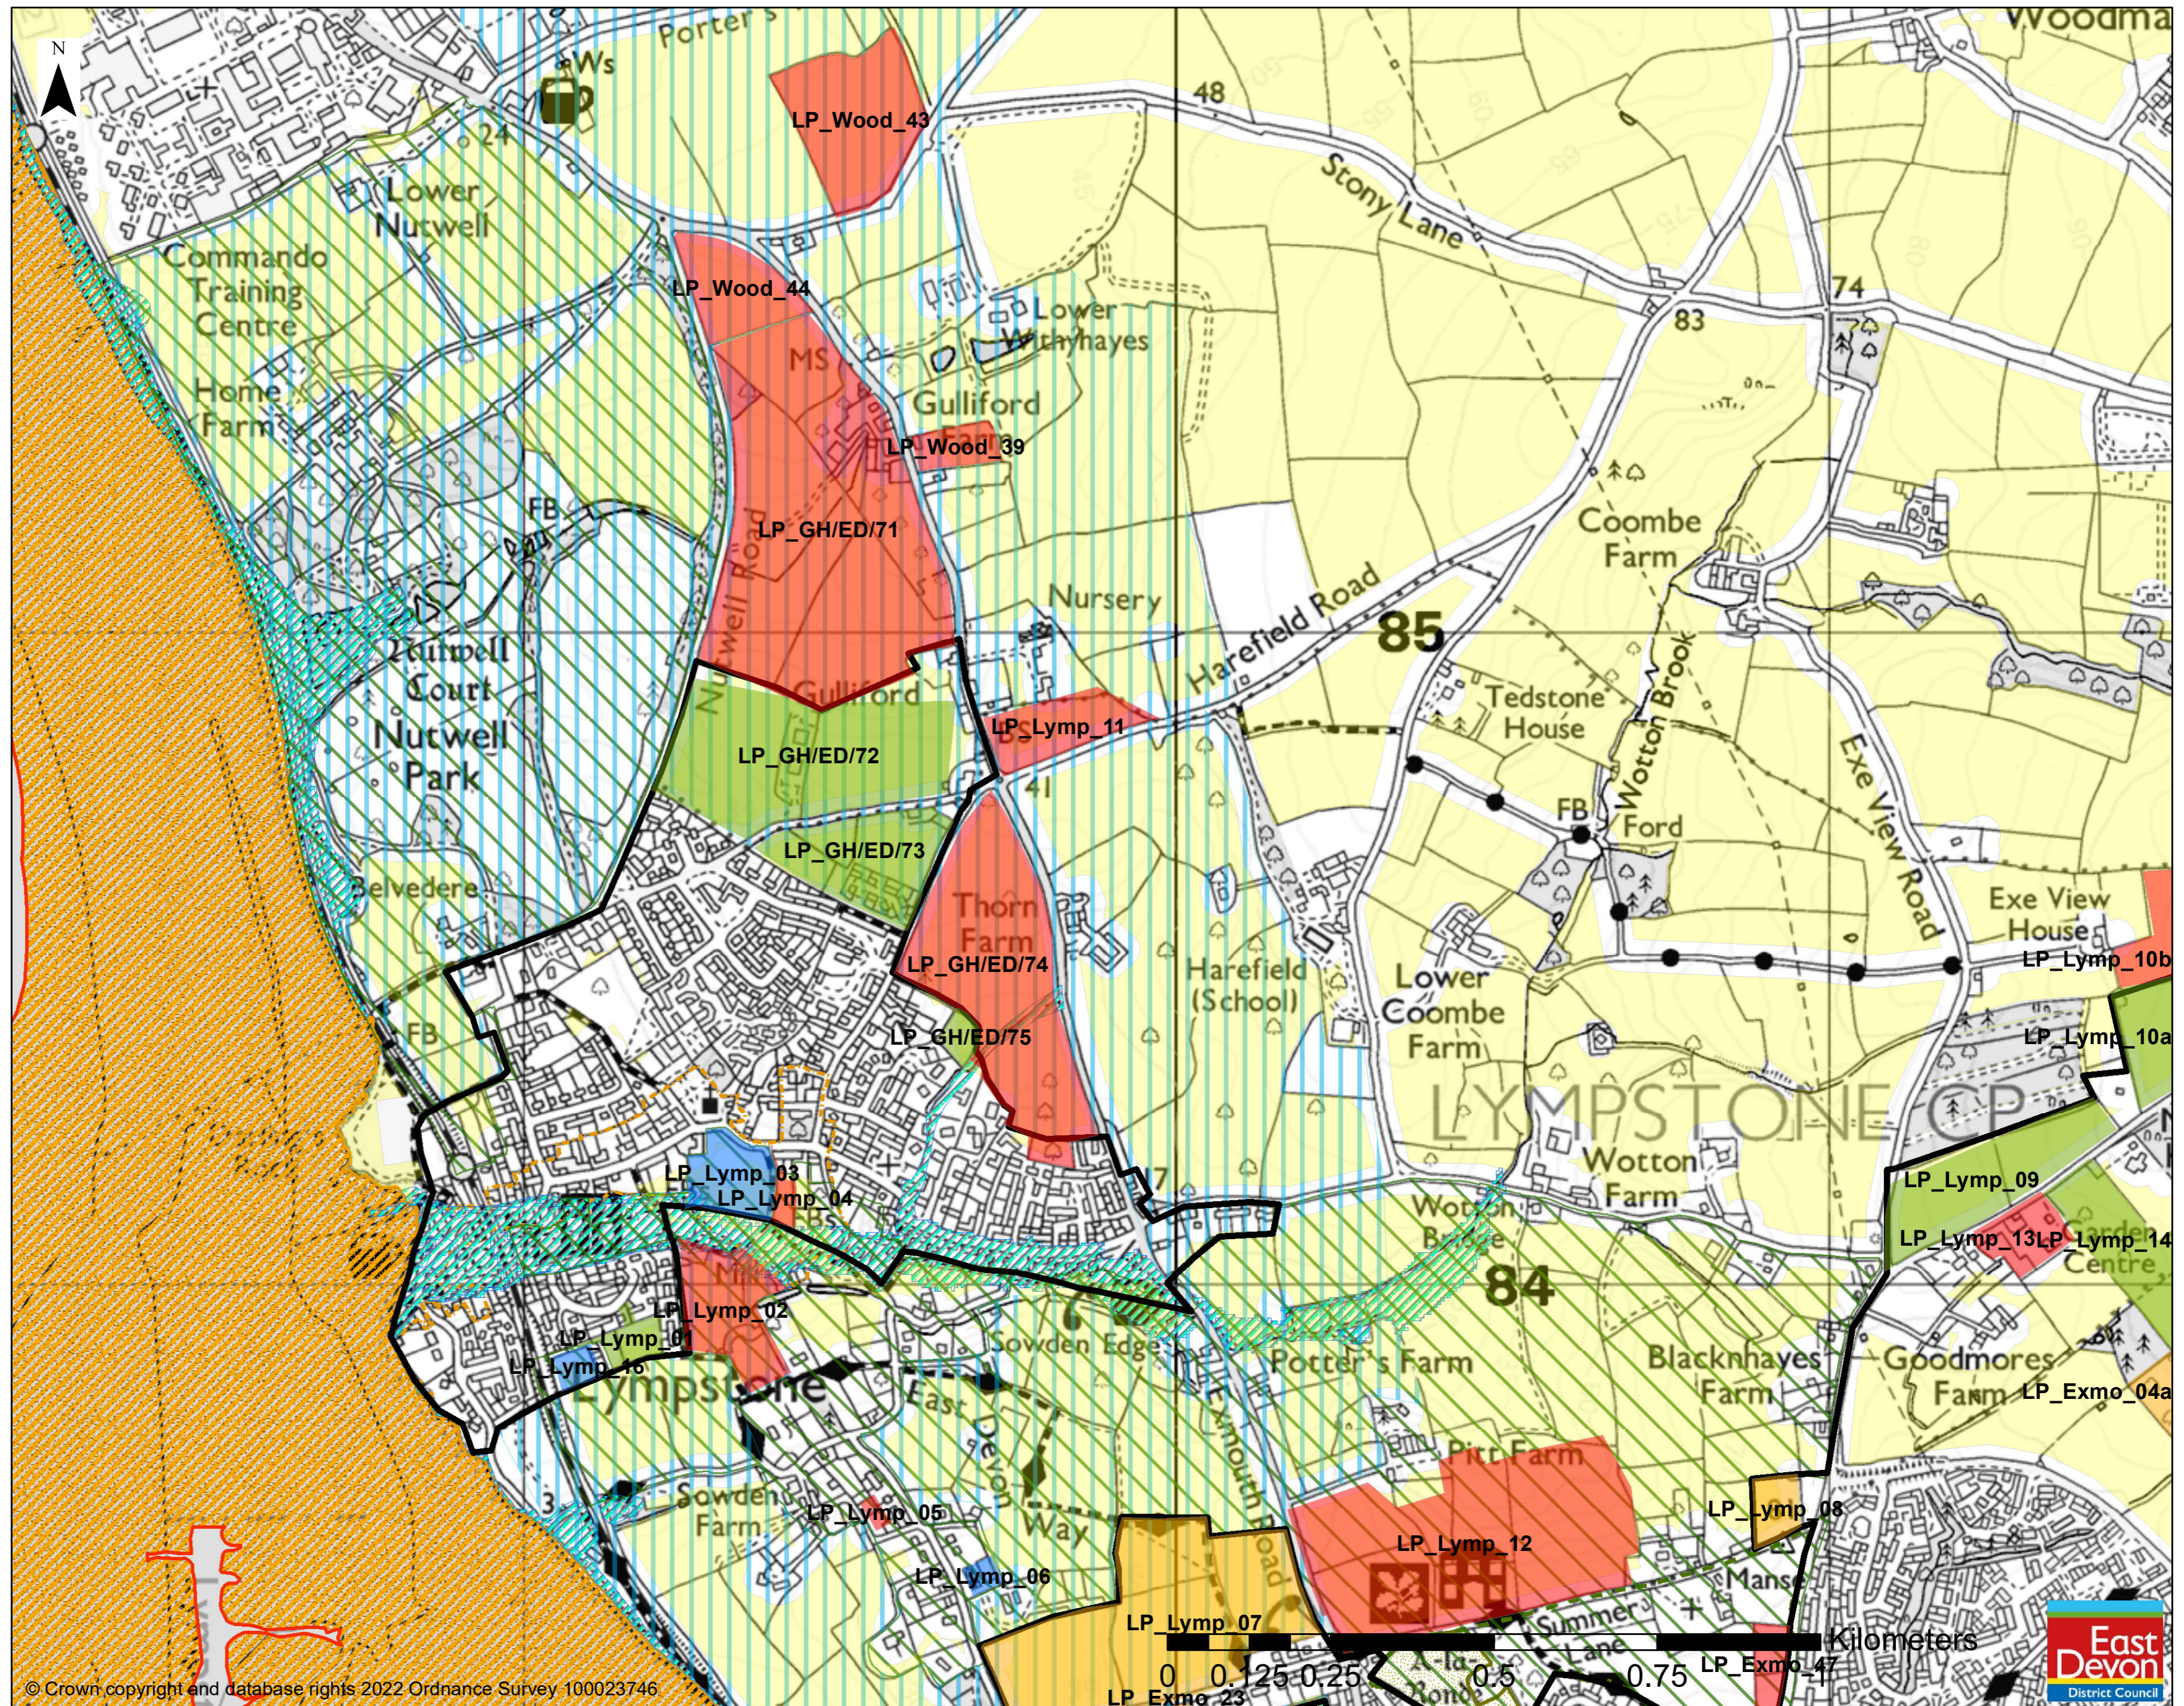

East Devon Local Plan 2020-2040 - Lympstone

n.b. Items in the Legend that appear in regular type are for consultation; items in italics are for information only