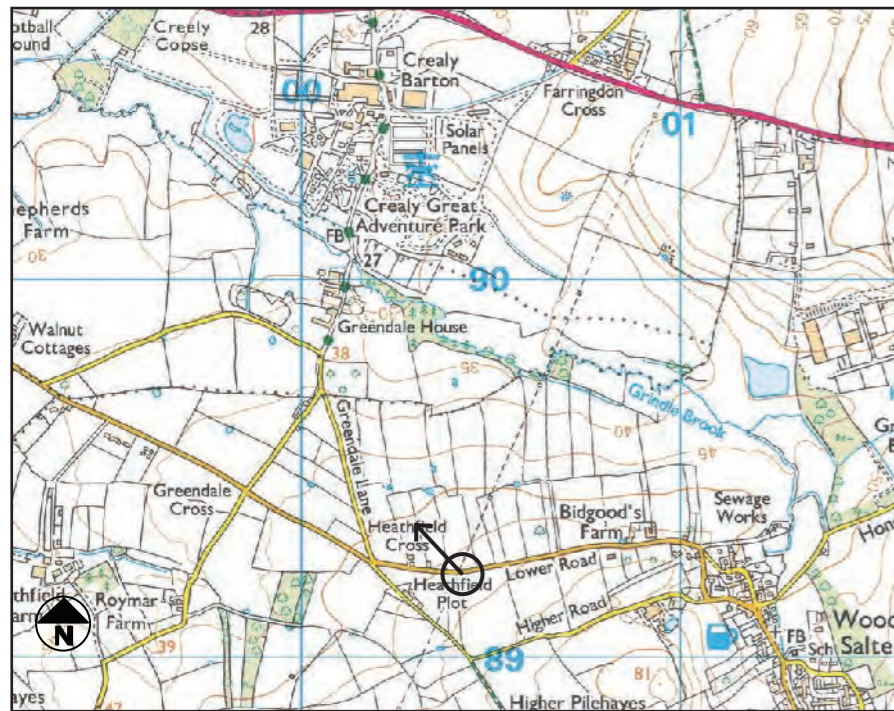

VIEWPOINT PHOTOGRAPH 13 (NORTH-EAST)

Facing North-East from A3052 including PRow in field

VIEWPOINT PHOTOGRAPH 13 (SOUTH-EAST)

Facing South-East from A3052 including PRow in field

VIEWPOINT PHOTOGRAPH 14 (NORTH-WEST)

Facing North West on A3052

VIEWPOINT PHOTOGRAPH 14 (NORTH-EAST)

Facing North East on A3052

VIEWPOINT PHOTOGRAPH 15 (NORTH-WEST)
Facing North West on Oil Mill Lane

VIEWPOINT PHOTOGRAPH 15 (NORTH-EAST)
Facing North East on Oil Mill Lane

VIEWPOINT PHOTOGRAPH 16 (NORTH-WEST)
Facing North West on Lower Hill

VIEWPOINT PHOTOGRAPH 16 (NORTH-EAST)
Facing North East on Lower Hill

VIEWPOINT PHOTOGRAPH 17 (NORTH-WEST)

Facing North-West at Greendale Farm Shop

VIEWPOINT PHOTOGRAPH 18 (SOUTH-WEST)

Facing South West from Park Farm nr A3184 (Site not visible but within ZTV)