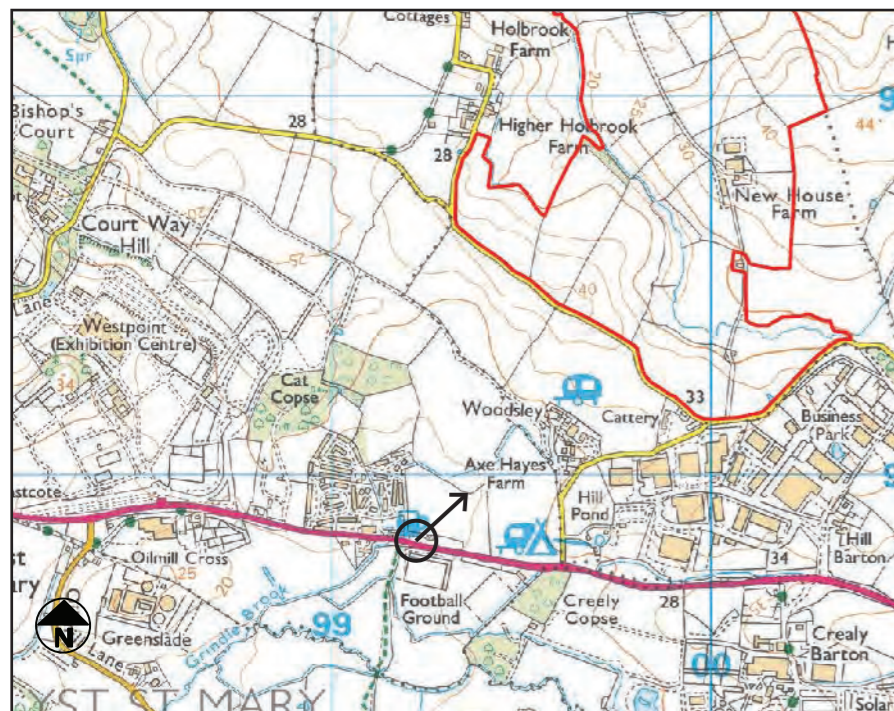

VIEWPOINT PHOTOGRAPH 13 (NORTH-EAST)

Facing North-East from A3052 including PRow in field

VIEWPOINT PHOTOGRAPH 13 (SOUTH-EAST)

Facing South-East from A3052 including PRow in field

VIEWPOINT PHOTOGRAPH 14 (NORTH-WEST)

Facing North West on A3052

VIEWPOINT PHOTOGRAPH 14 (NORTH-EAST)

Facing North East on A3052

VIEWPOINT PHOTOGRAPH 15 (NORTH-WEST)
Facing North West on Oil Mill Lane

VIEWPOINT PHOTOGRAPH 15 (NORTH-EAST)
Facing North East on Oil Mill Lane

VIEWPOINT PHOTOGRAPH 16 (NORTH-WEST)
Facing North West on Lower Hill

VIEWPOINT PHOTOGRAPH 16 (NORTH-EAST)
Facing North East on Lower Hill

VIEWPOINT PHOTOGRAPH 17 (NORTH-WEST)

Facing North-West at Greendale Farm Shop

VIEWPOINT PHOTOGRAPH 18 (SOUTH-WEST)

Facing South West from Park Farm nr A3184 (Site not visible but within ZTV)