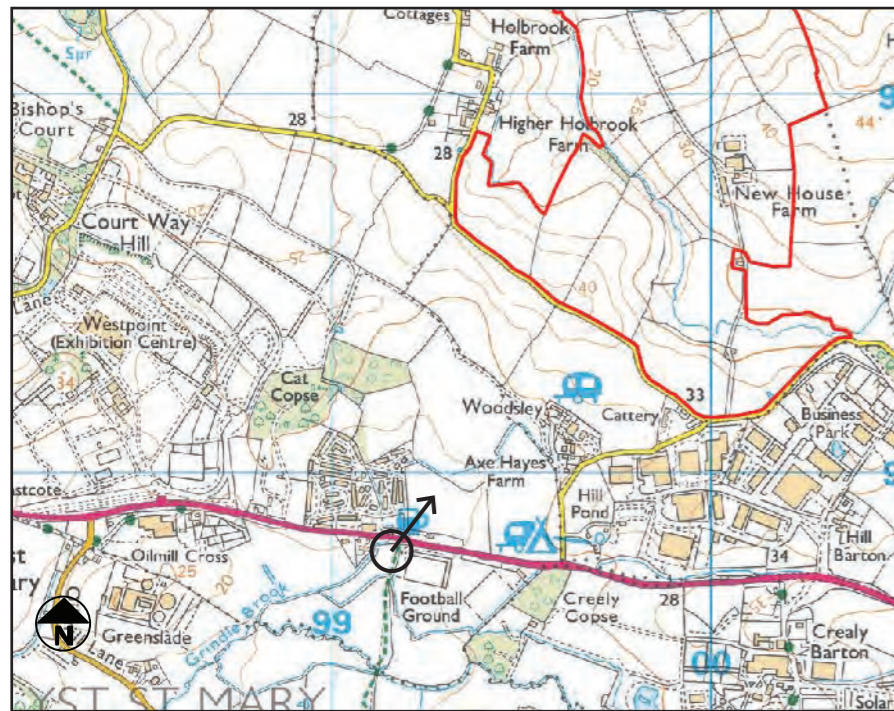

VIEWPOINT PHOTOGRAPH 13 (NORTH-EAST)

Facing North-East from A3052 including PRow in field

VIEWPOINT PHOTOGRAPH 13 (SOUTH-EAST)

Facing South-East from A3052 including PRow in field

VIEWPOINT PHOTOGRAPH 14 (NORTH-WEST)

Facing North West on A3052

VIEWPOINT PHOTOGRAPH 14 (NORTH-EAST)

Facing North East on A3052

VIEWPOINT PHOTOGRAPH 15 (NORTH-WEST)
Facing North West on Oil Mill Lane

VIEWPOINT PHOTOGRAPH 15 (NORTH-EAST)
Facing North East on Oil Mill Lane

VIEWPOINT PHOTOGRAPH 16 (NORTH-WEST)
Facing North West on Lower Hill

VIEWPOINT PHOTOGRAPH 16 (NORTH-EAST)
Facing North East on Lower Hill

VIEWPOINT PHOTOGRAPH 17 (NORTH-WEST)

Facing North-West at Greendale Farm Shop

VIEWPOINT PHOTOGRAPH 18 (SOUTH-WEST)

Facing South West from Park Farm nr A3184 (Site not visible but within ZTV)