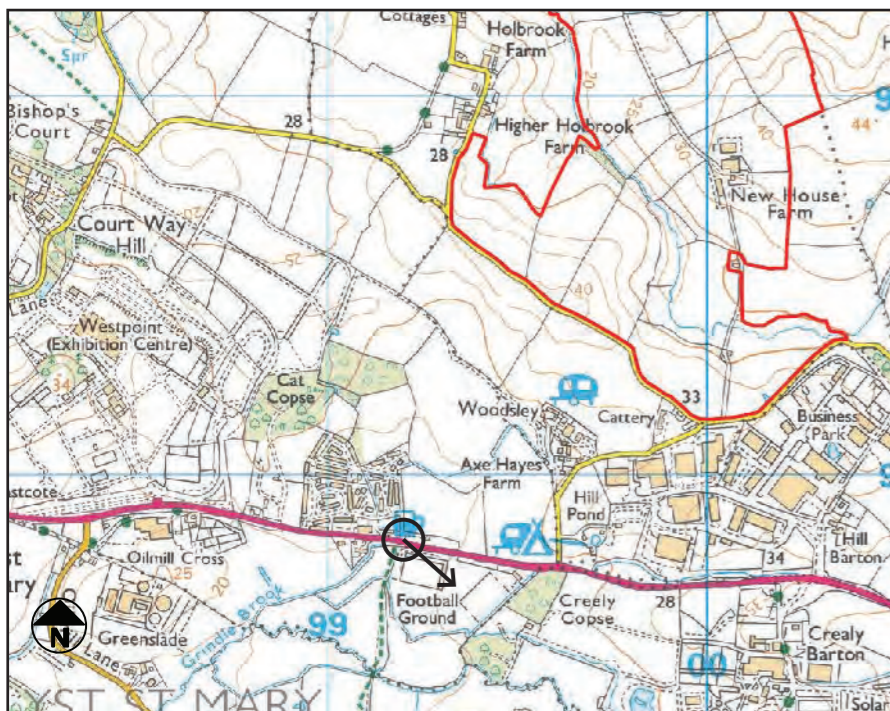

VIEWPOINT PHOTOGRAPH 13 (NORTH-EAST)

Facing North-East from A3052 including PRow in field

VIEWPOINT PHOTOGRAPH 13 (SOUTH-EAST)

Facing South-East from A3052 including PRow in field

VIEWPOINT PHOTOGRAPH 14 (NORTH-WEST)

Facing North West on A3052

VIEWPOINT PHOTOGRAPH 14 (NORTH-EAST)

Facing North East on A3052

VIEWPOINT PHOTOGRAPH 15 (NORTH-WEST)
Facing North West on Oil Mill Lane

VIEWPOINT PHOTOGRAPH 15 (NORTH-EAST)
Facing North East on Oil Mill Lane

VIEWPOINT PHOTOGRAPH 16 (NORTH-WEST)
Facing North West on Lower Hill

VIEWPOINT PHOTOGRAPH 16 (NORTH-EAST)
Facing North East on Lower Hill

VIEWPOINT PHOTOGRAPH 17 (NORTH-WEST)

Facing North-West at Greendale Farm Shop

VIEWPOINT PHOTOGRAPH 18 (SOUTH-WEST)

Facing South West from Park Farm nr A3184 (Site not visible but within ZTV)