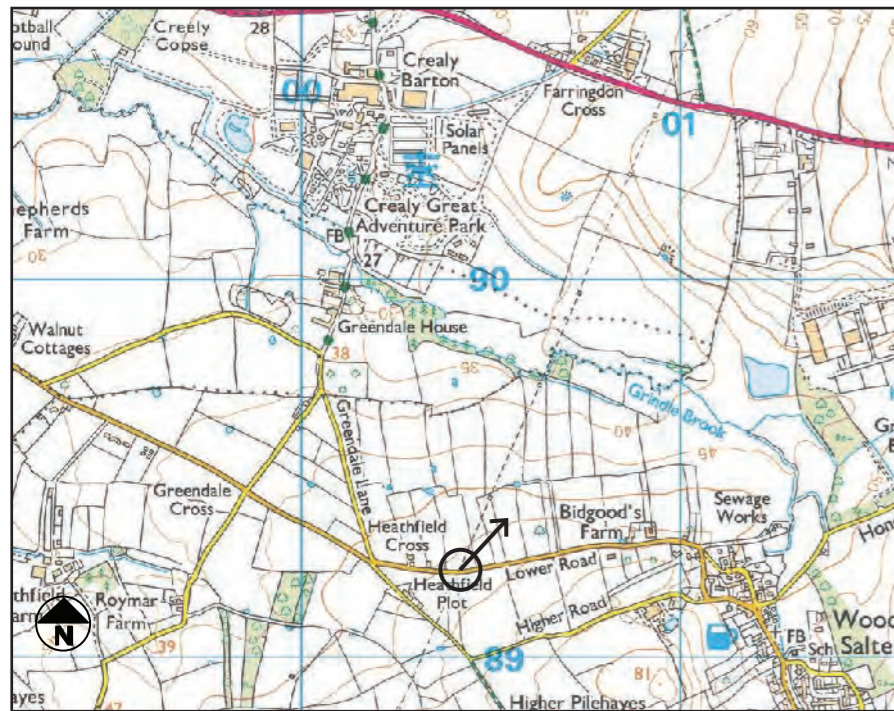

VIEWPOINT PHOTOGRAPH 13 (NORTH-EAST)

Facing North-East from A3052 including PRow in field

VIEWPOINT PHOTOGRAPH 13 (SOUTH-EAST)

Facing South-East from A3052 including PRow in field

VIEWPOINT PHOTOGRAPH 14 (NORTH-WEST)

Facing North West on A3052

VIEWPOINT PHOTOGRAPH 14 (NORTH-EAST)

Facing North East on A3052

VIEWPOINT PHOTOGRAPH 15 (NORTH-WEST)
Facing North West on Oil Mill Lane

VIEWPOINT PHOTOGRAPH 15 (NORTH-EAST)
Facing North East on Oil Mill Lane

VIEWPOINT PHOTOGRAPH 16 (NORTH-WEST)
Facing North West on Lower Hill

VIEWPOINT PHOTOGRAPH 16 (NORTH-EAST)
Facing North East on Lower Hill

VIEWPOINT PHOTOGRAPH 17 (NORTH-WEST)

Facing North-West at Greendale Farm Shop

VIEWPOINT PHOTOGRAPH 18 (SOUTH-WEST)

Facing South West from Park Farm nr A3184 (Site not visible but within ZTV)