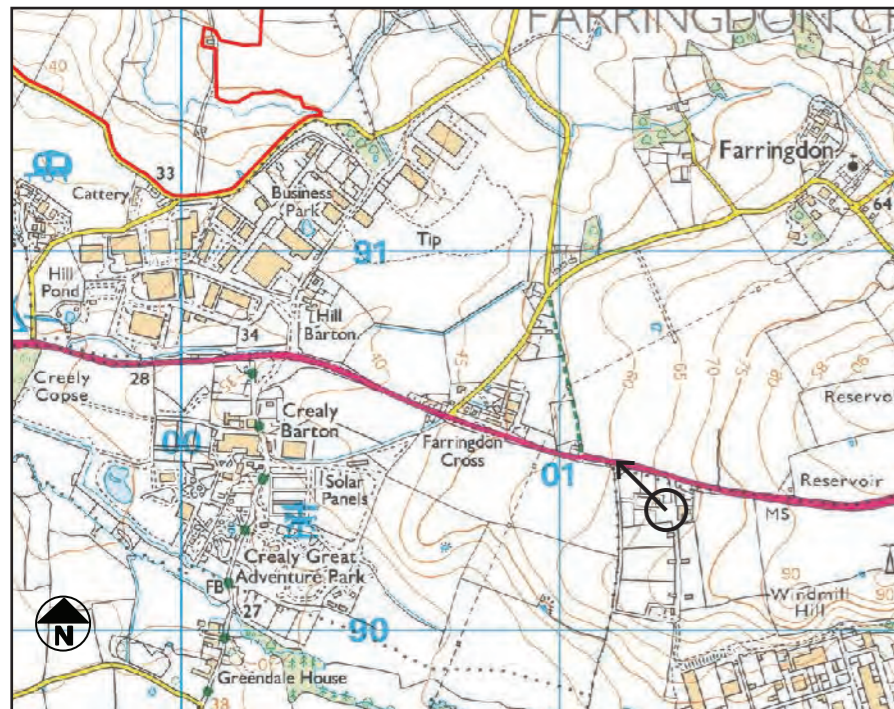

Facing North West on A3052

VIEWPOINT PHOTOGRAPH 14 (NORTH-EAST)

Facing North East on A3052

VIEWPOINT PHOTOGRAPH 15 (NORTH-WEST)
Facing North West on Oil Mill Lane

VIEWPOINT PHOTOGRAPH 15 (NORTH-EAST)
Facing North East on Oil Mill Lane

VIEWPOINT PHOTOGRAPH 16 (NORTH-WEST)
Facing North West on Lower Hill

VIEWPOINT PHOTOGRAPH 16 (NORTH-EAST)
Facing North East on Lower Hill

VIEWPOINT PHOTOGRAPH 17 (NORTH-WEST)

Facing North-West at Greendale Farm Shop

VIEWPOINT PHOTOGRAPH 18 (SOUTH-WEST)

Facing South West from Park Farm nr A3184 (Site not visible but within ZTV)