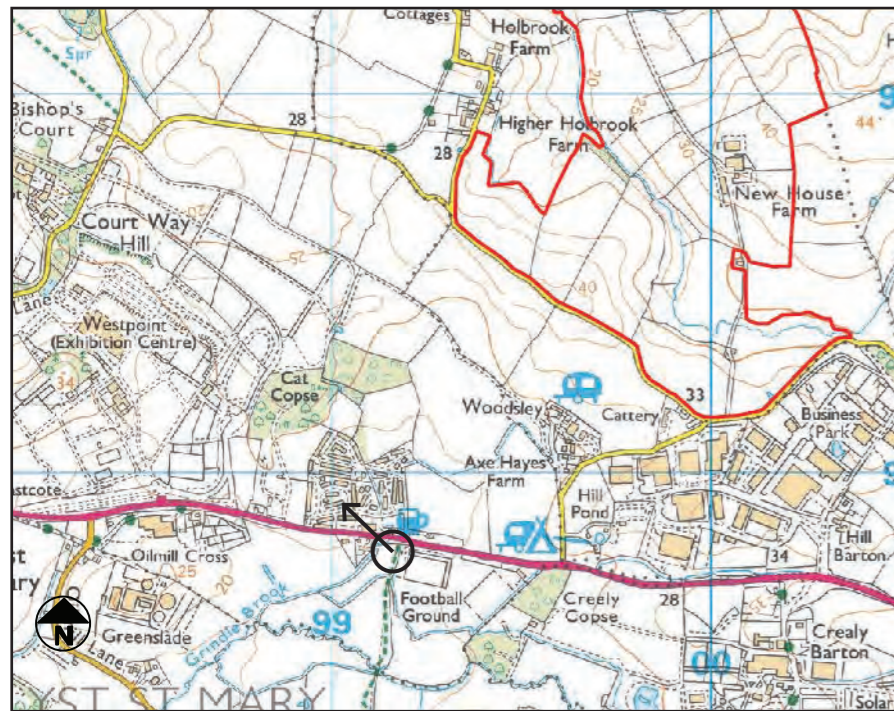

VIEWPOINT PHOTOGRAPH 13 (NORTH-EAST)

Facing North-East from A3052 including PRow in field

VIEWPOINT PHOTOGRAPH 13 (SOUTH-EAST)

Facing South-East from A3052 including PRow in field

VIEWPOINT PHOTOGRAPH 14 (NORTH-WEST)

Facing North West on A3052

VIEWPOINT PHOTOGRAPH 14 (NORTH-EAST)

Facing North East on A3052

VIEWPOINT PHOTOGRAPH 15 (NORTH-WEST)
Facing North West on Oil Mill Lane

VIEWPOINT PHOTOGRAPH 15 (NORTH-EAST)
Facing North East on Oil Mill Lane

VIEWPOINT PHOTOGRAPH 16 (NORTH-WEST)
Facing North West on Lower Hill

VIEWPOINT PHOTOGRAPH 16 (NORTH-EAST)
Facing North East on Lower Hill

VIEWPOINT PHOTOGRAPH 17 (NORTH-WEST)

Facing North-West at Greendale Farm Shop

VIEWPOINT PHOTOGRAPH 18 (SOUTH-WEST)

Facing South West from Park Farm nr A3184 (Site not visible but within ZTV)