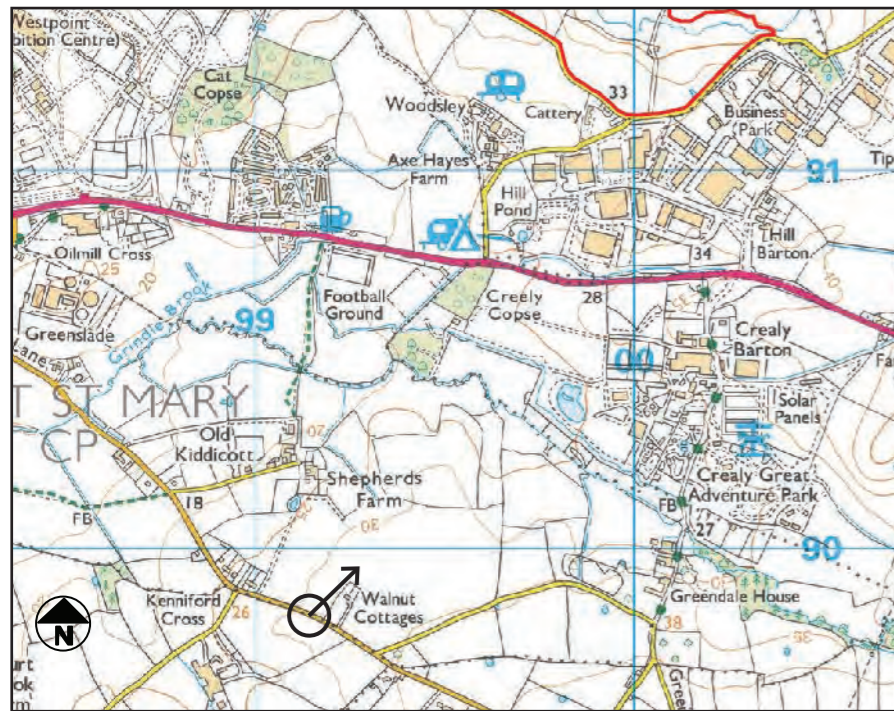

VIEWPOINT PHOTOGRAPH 13 (NORTH-EAST)

Facing North-East from A3052 including PRow in field

VIEWPOINT PHOTOGRAPH 13 (SOUTH-EAST)

Facing South-East from A3052 including PRow in field

VIEWPOINT PHOTOGRAPH 14 (NORTH-WEST)

Facing North West on A3052

VIEWPOINT PHOTOGRAPH 14 (NORTH-EAST)

Facing North East on A3052

VIEWPOINT PHOTOGRAPH 15 (NORTH-WEST)
Facing North West on Oil Mill Lane

VIEWPOINT PHOTOGRAPH 15 (NORTH-EAST)
Facing North East on Oil Mill Lane

VIEWPOINT PHOTOGRAPH 16 (NORTH-WEST)
Facing North West on Lower Hill

VIEWPOINT PHOTOGRAPH 16 (NORTH-EAST)
Facing North East on Lower Hill

VIEWPOINT PHOTOGRAPH 17 (NORTH-WEST)

Facing North-West at Greendale Farm Shop

VIEWPOINT PHOTOGRAPH 18 (SOUTH-WEST)

Facing South West from Park Farm nr A3184 (Site not visible but within ZTV)