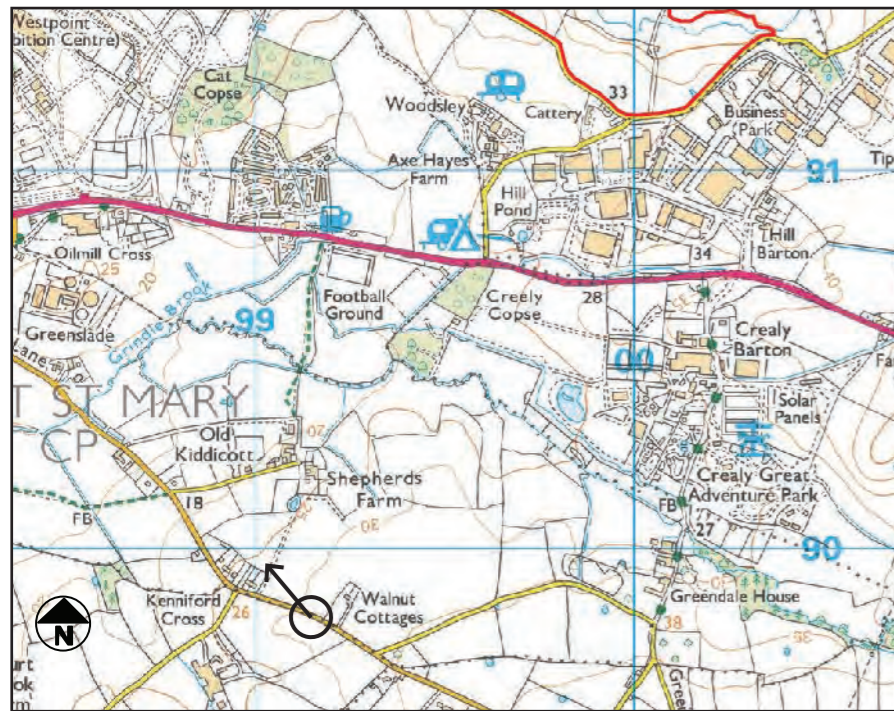

VIEWPOINT PHOTOGRAPH 13 (NORTH-EAST)

Facing North-East from A3052 including PRow in field

VIEWPOINT PHOTOGRAPH 13 (SOUTH-EAST)

Facing South-East from A3052 including PRow in field

VIEWPOINT PHOTOGRAPH 14 (NORTH-WEST)

Facing North West on A3052

VIEWPOINT PHOTOGRAPH 14 (NORTH-EAST)

Facing North East on A3052

VIEWPOINT PHOTOGRAPH 15 (NORTH-WEST)
Facing North West on Oil Mill Lane

VIEWPOINT PHOTOGRAPH 15 (NORTH-EAST)
Facing North East on Oil Mill Lane

VIEWPOINT PHOTOGRAPH 16 (NORTH-WEST)
Facing North West on Lower Hill

VIEWPOINT PHOTOGRAPH 16 (NORTH-EAST)
Facing North East on Lower Hill

VIEWPOINT PHOTOGRAPH 17 (NORTH-WEST)

Facing North-West at Greendale Farm Shop

VIEWPOINT PHOTOGRAPH 18 (SOUTH-WEST)

Facing South West from Park Farm nr A3184 (Site not visible but within ZTV)