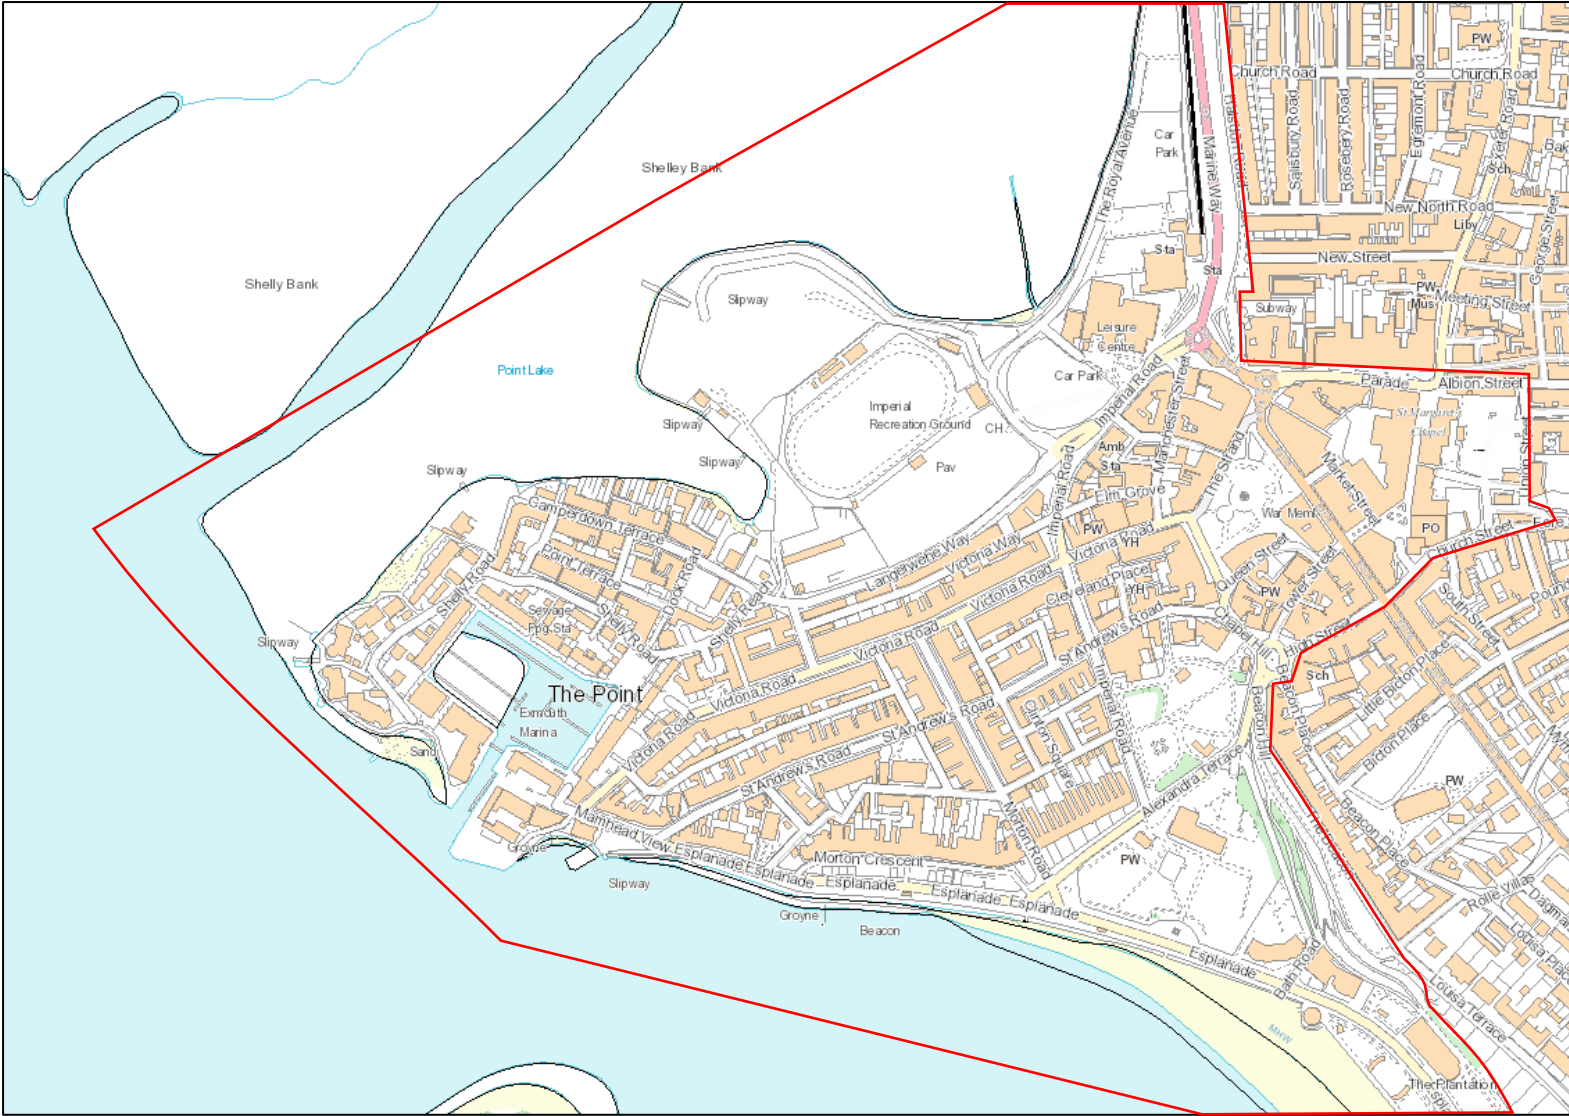

Exmouth PSPO: - Town centre, Imperial Recreation Ground
Train Station, Exmouth Marina round to the Beach and
Esplanade

Exmouth PSPO:- The Maer , The Beach, Queens Drive, Maer and Foxholes Car Parks, The donkey field in Foxholes Hill and the Zigzag Path up to Foxholes Hill

Exmouth PSPO: - Orcombe Point, Area around the Geoneedle, High Land of Orcombe and the Beach at Sandy Bay