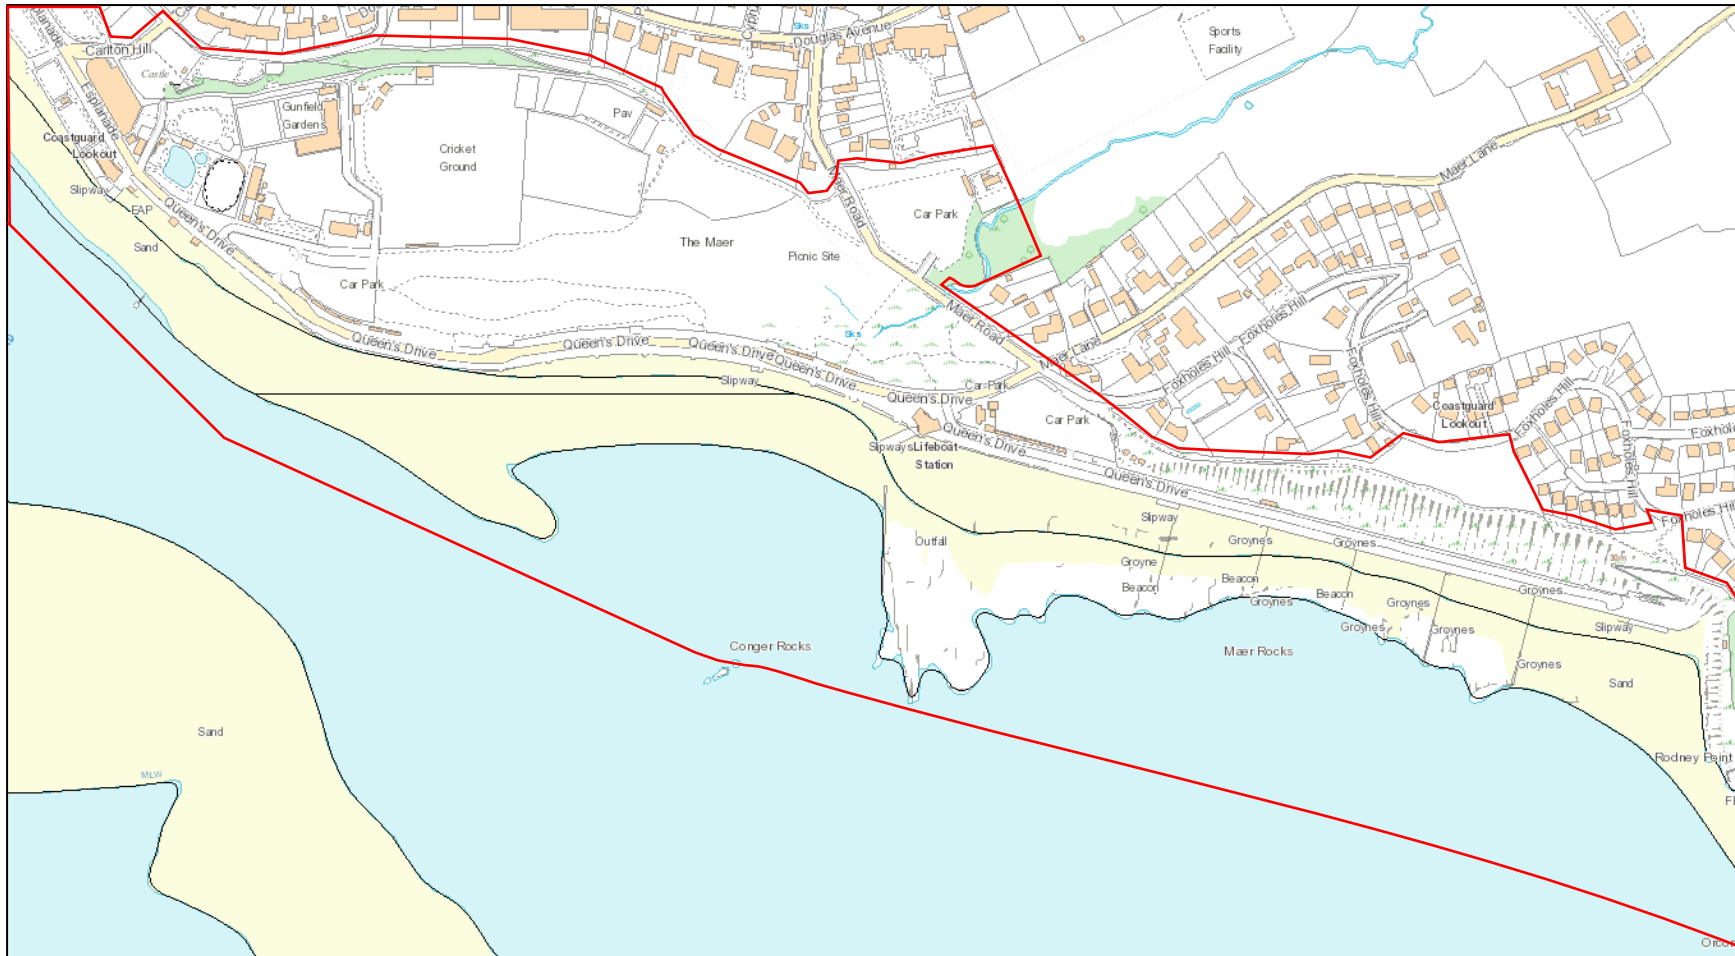

Exmouth PSPO: - Town centre, Imperial Recreation Ground
Train Station, Exmouth Marina round to the Beach and
Esplanade

Exmouth PSPO:- The Maer , The Beach, Queens Drive, Maer and Foxholes Car Parks, The donkey field in Foxholes Hill and the Zigzag Path up to Foxholes Hill

Exmouth PSPO: - Orcombe Point, Area around the Geoneedle, High Land of Orcombe and the Beach at Sandy Bay