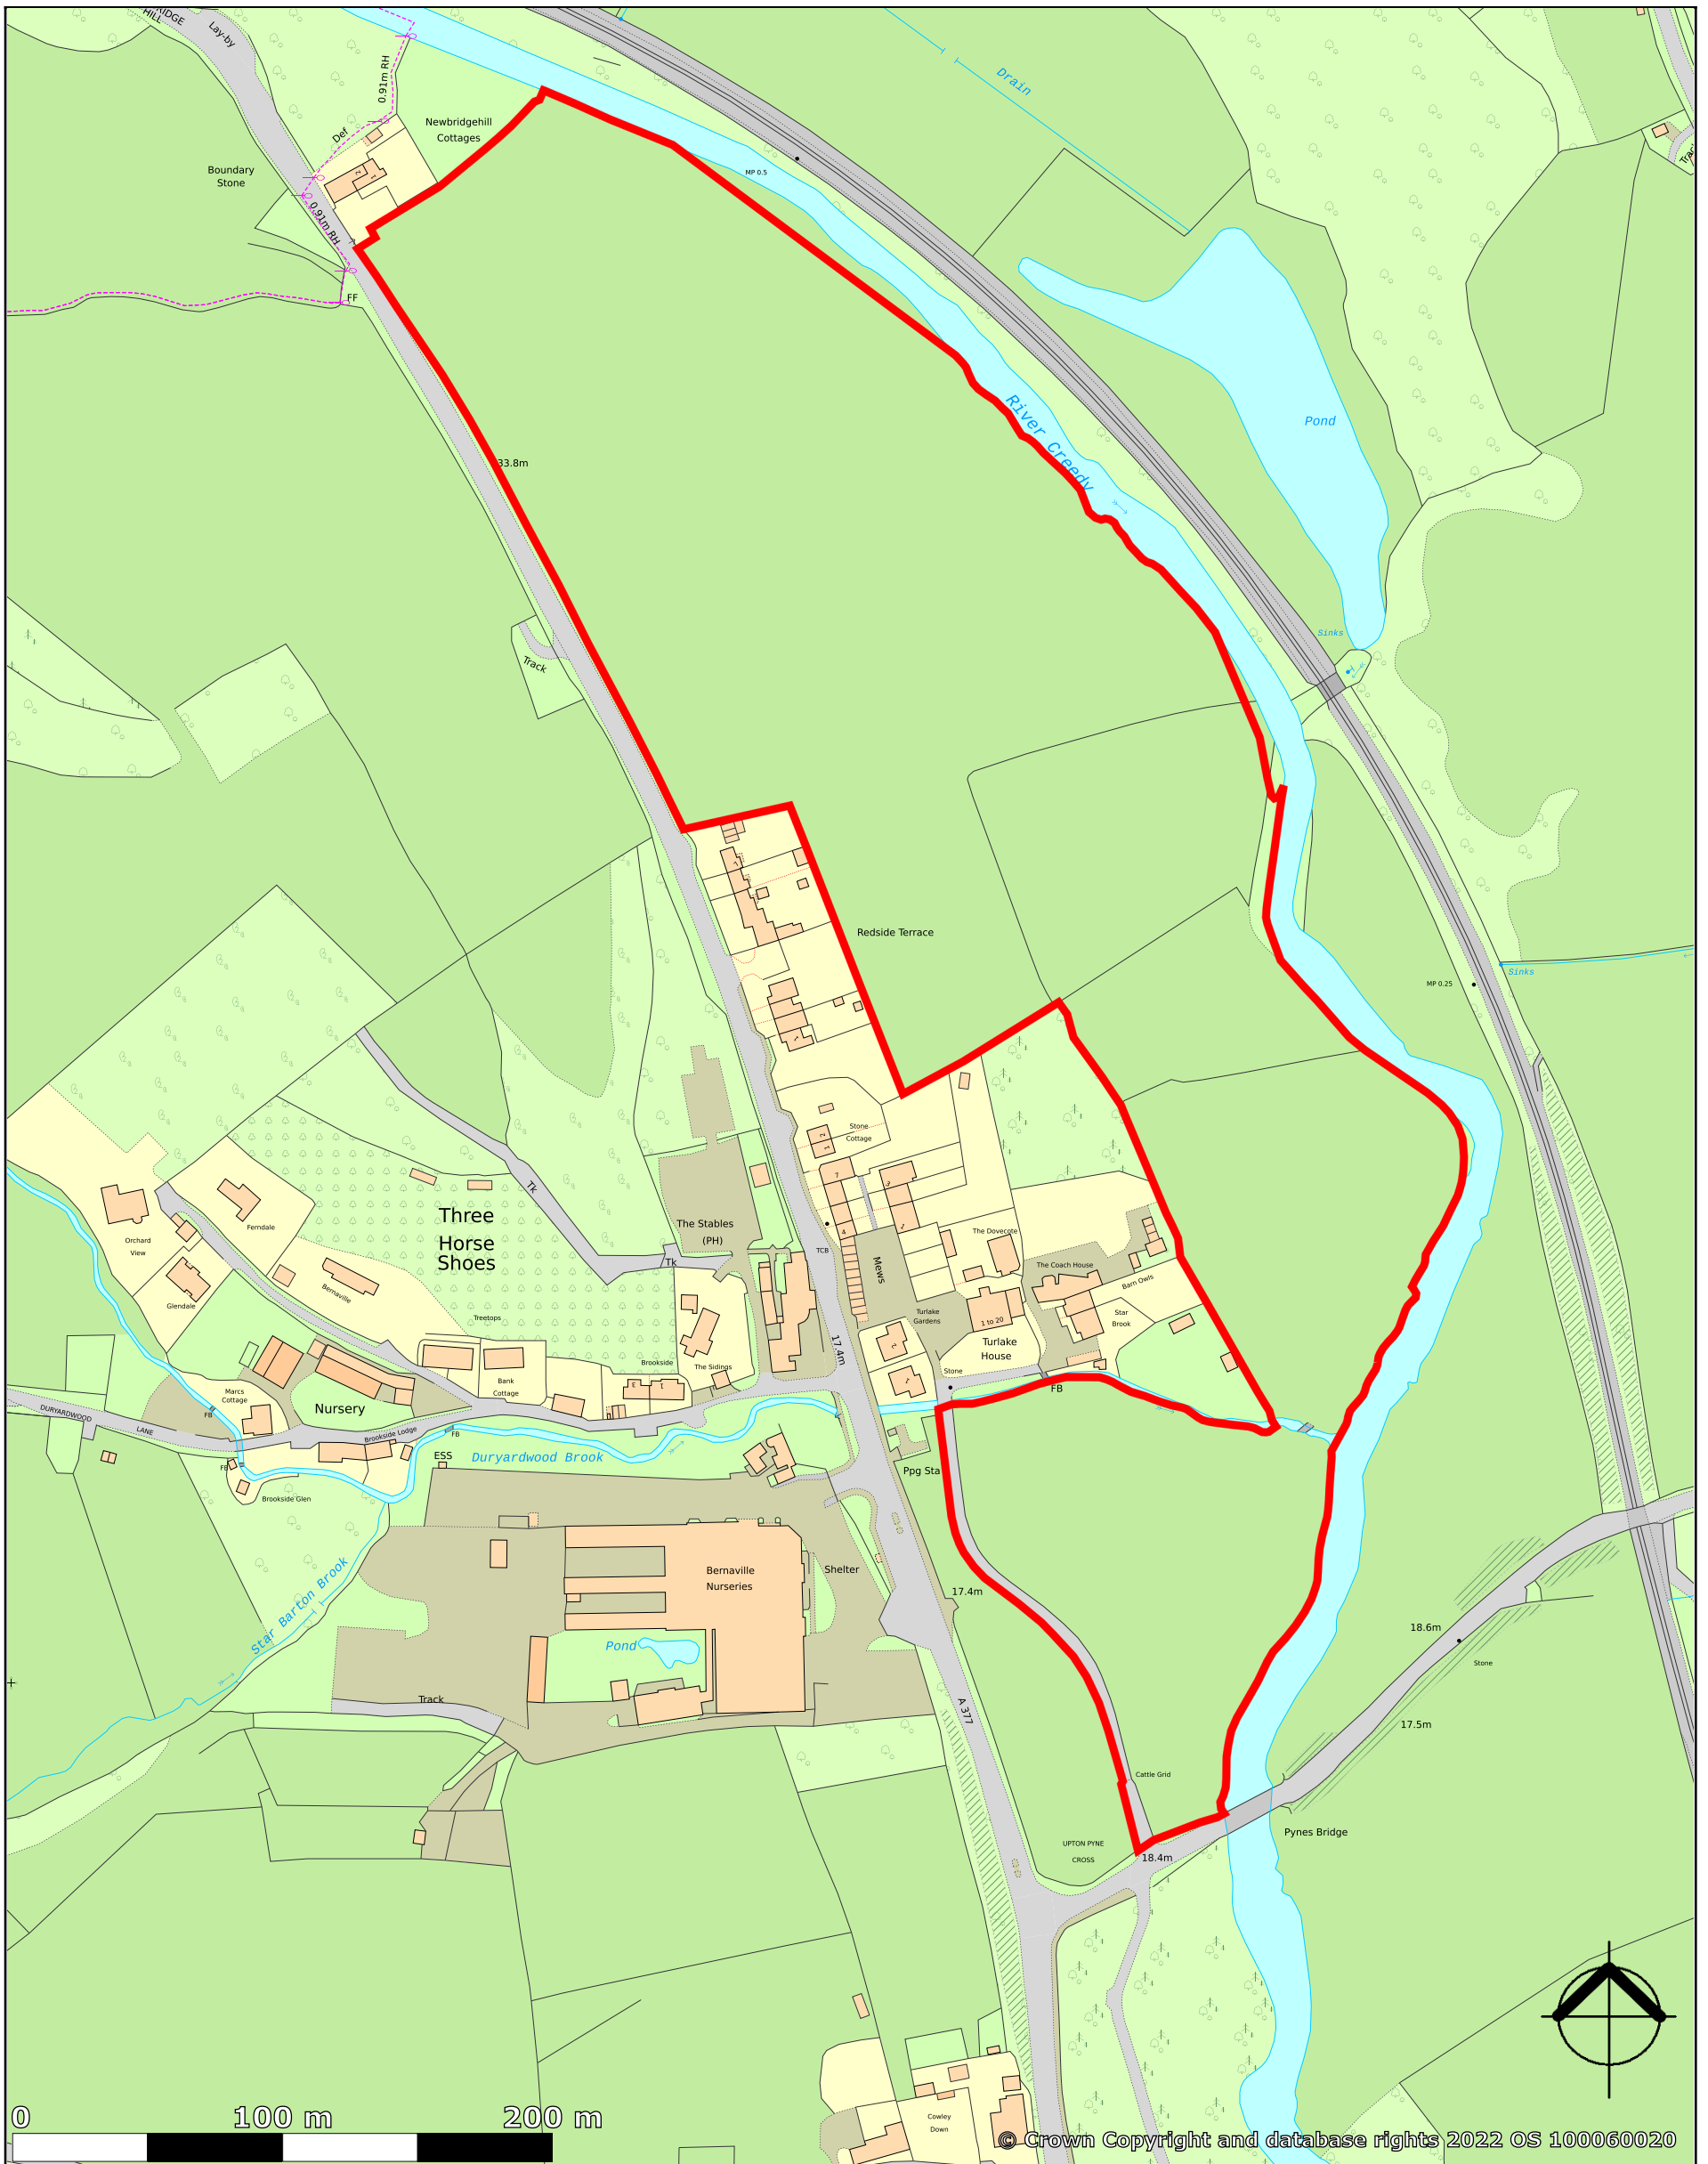

Land at Cowley

created on **edozo**

Plotted Scale - 1:2,500

This plan is published for the convenience of identification only and although believed to be correct is not guaranteed and it does not form any part of any contract.