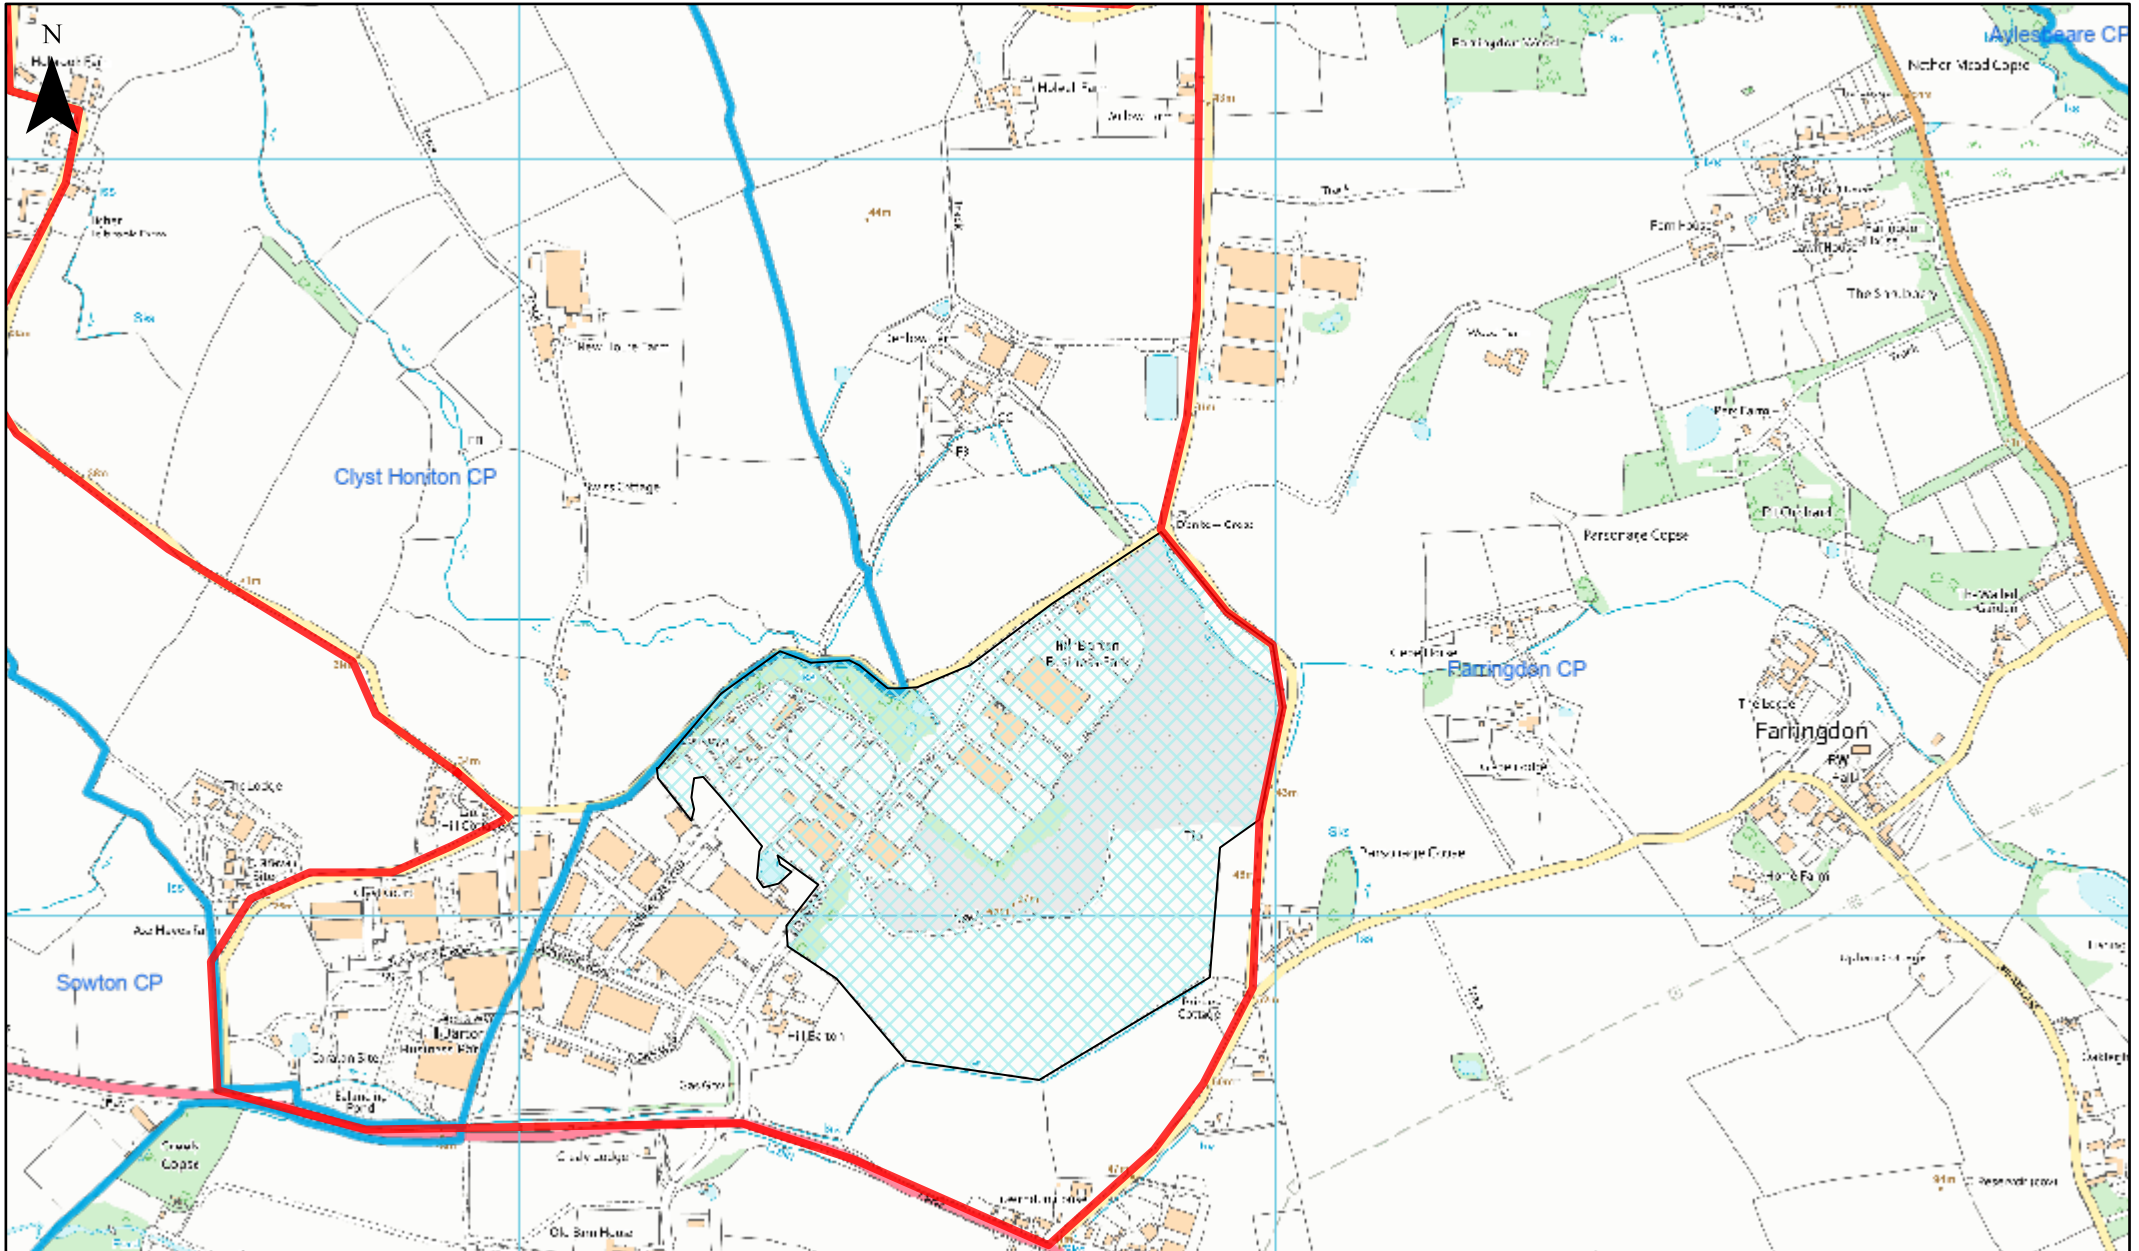

LDO District Heating Landfill areas

Scale: 1:10,000

0 0.13 0.25 0.5 mi

0 0.2 0.4 0.8 km

Map Tile: SY0091SE Full Reference: SY00727 91378